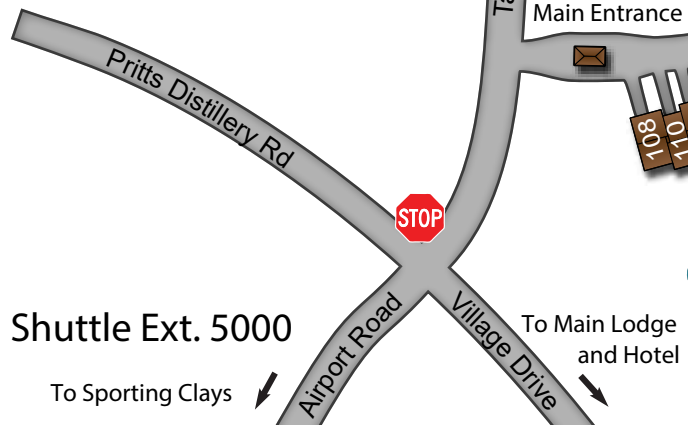

★ LODGING MAP ★

Gate Code _____

Unit Number _____

To Enter Southwind Gate:

1. Press Key Symbol Twice
2. Enter Code

To Exit Southwind Gate:

Gate Opens Automatically

Shuttle Ext. 5000

To Sporting Clays

To Main Lodge and Hotel