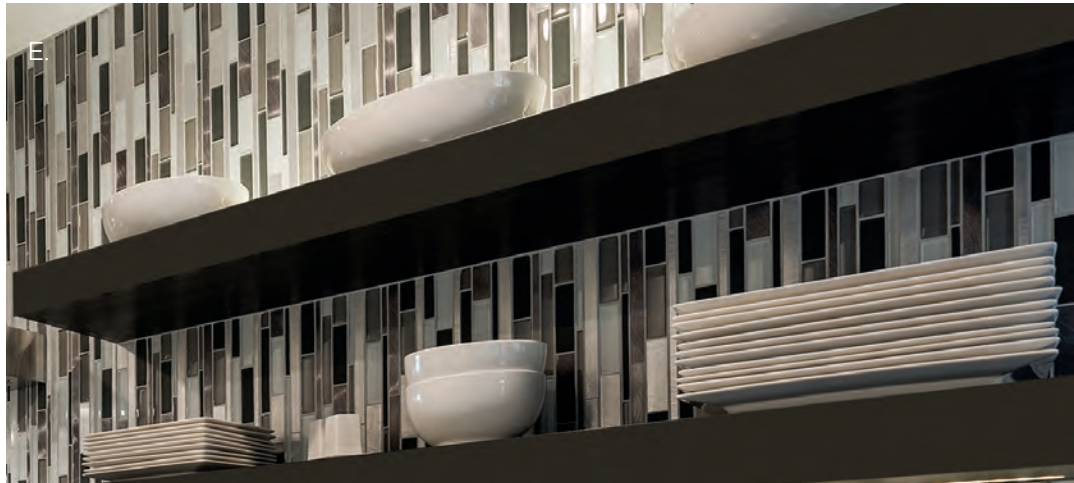

Mouldings and Embellishments

Treating the floor is another area of focus for full access design. With options like off the floor hanging wall cabinets to sleek aluminum legs, the design options just keep expanding.

- A. Large Flat Crown Moulding
- B. Cove Corbel
- C. Arch Valance
- D. Large Flat Crown Moulding
- E. Floating Shelves
- F. Woven Corbel
- G. Large Shaker Crown Moulding and Large Step Cove Crown Moulding with Mounting Strip
- H. Large Flat Crown Moulding
- I. Base Toe Space Cover Matching
- J. Stainless Curved Foot
- K. Large Flat Crown Moulding and Filler
- L. Aluminum Frame Base System by Element Designs
- M. Base Toe Space Cover Matching
- N. Wall Mount Vanity Two Drawer Base Cabinet
- O. Base Toe Space Cover Stainless