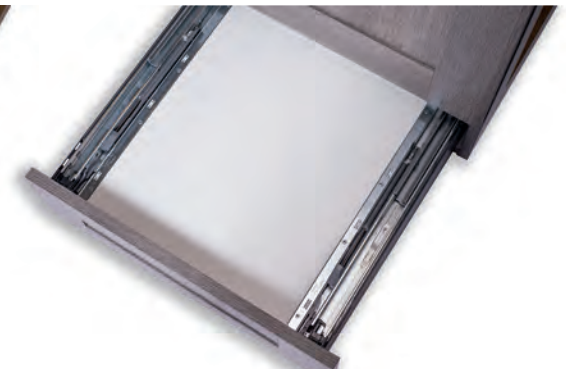

## Deluxe Metal Drawer

- Contoured double walled gray metal drawer box
- Drawer bottom and back will be 5/8" melamine
- Drawer bottom and back matches the chosen interior color
- Full extension soft close undermount drawer slides

## Superior Metal Drawer

- Straight 1/2" thick gray metal drawer box
- Drawer bottom and back will be 5/8" melamine
- Drawer bottom and back matches the chosen interior color
- Full extension soft close undermount drawer slides