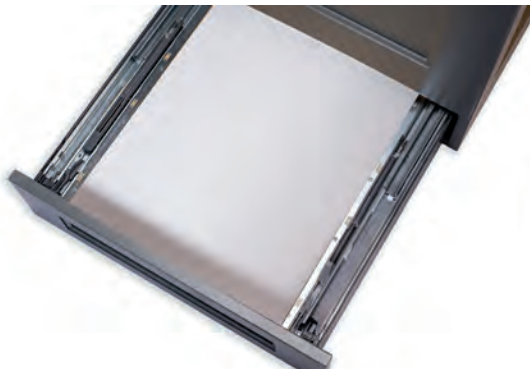

## Deluxe Metal Drawer

- Contoured double walled gray metal drawer box
- Drawer bottom and back will be 5/8" melamine
- Drawer bottom and back matches the chosen interior color
- Full extension soft close undermount drawer slides

## Superior Metal Drawer

- Straight 1/2" thick gray metal drawer box
- Drawer bottom and back will be 5/8" melamine
- Drawer bottom and back matches the chosen interior color
- Full extension soft close undermount drawer slides