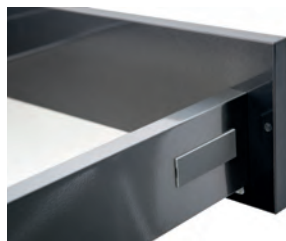

## Drawer Options

Deluxe Metal Drawer with Full Extension Soft Close Slides\*

Superior Metal Drawer with Full Extension Soft Close Slides\*

5/8" Solid Wood Dovetail with Full Extension Soft Close Slides

Deluxe Metal Drawer with Full Extension Soft Close Slides\*