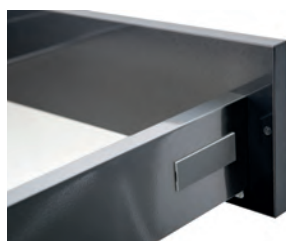

Deluxe Metal Drawer with Full Extension Soft Close Slides*