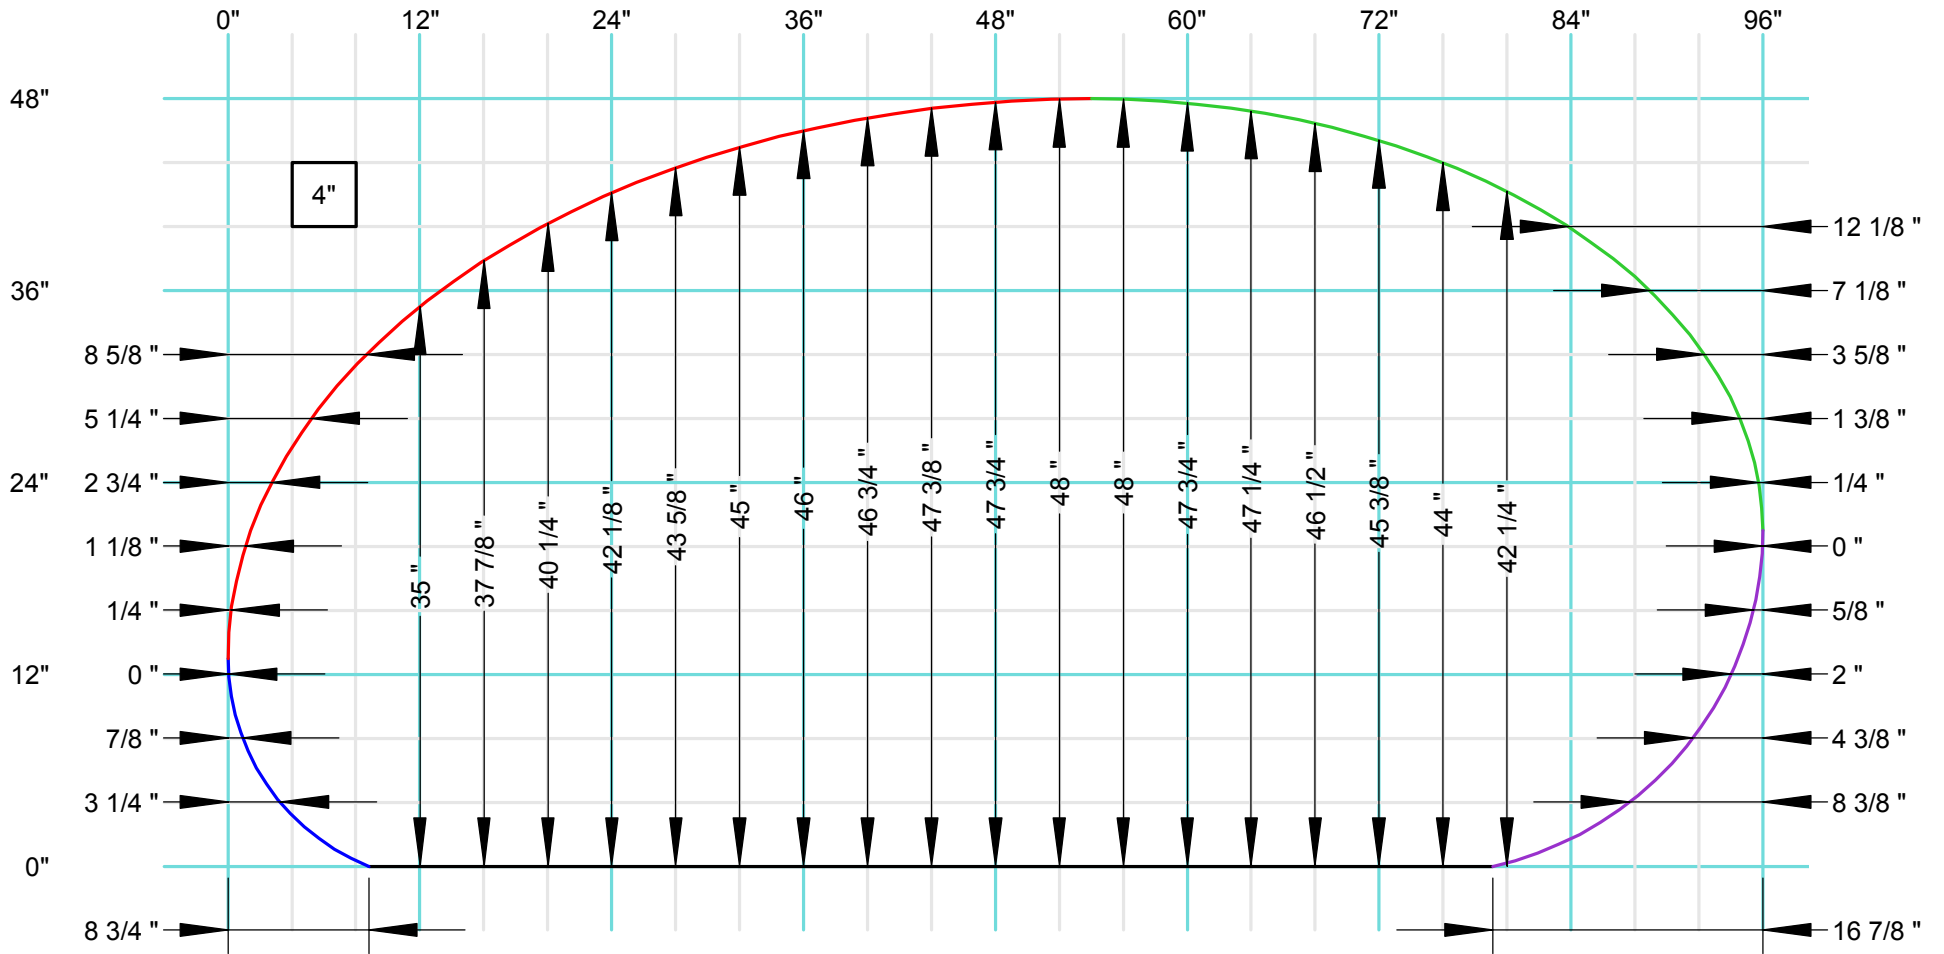

© Whingeing Pom Designs 2009

8FT (AUSTRALIAN) SPORTSMAN  
Scale 1:12 @ Letter

8FT (AUSTRALIAN) SPORTSMAN  
 Scale 1:12 @ Letter

8FT (AUSTRALIAN) SPORTSMAN  
 Scale 1:12 @ Letter

8FT (AUSTRALIAN) SPORTSMAN  
 Scale 1:12 @ Letter