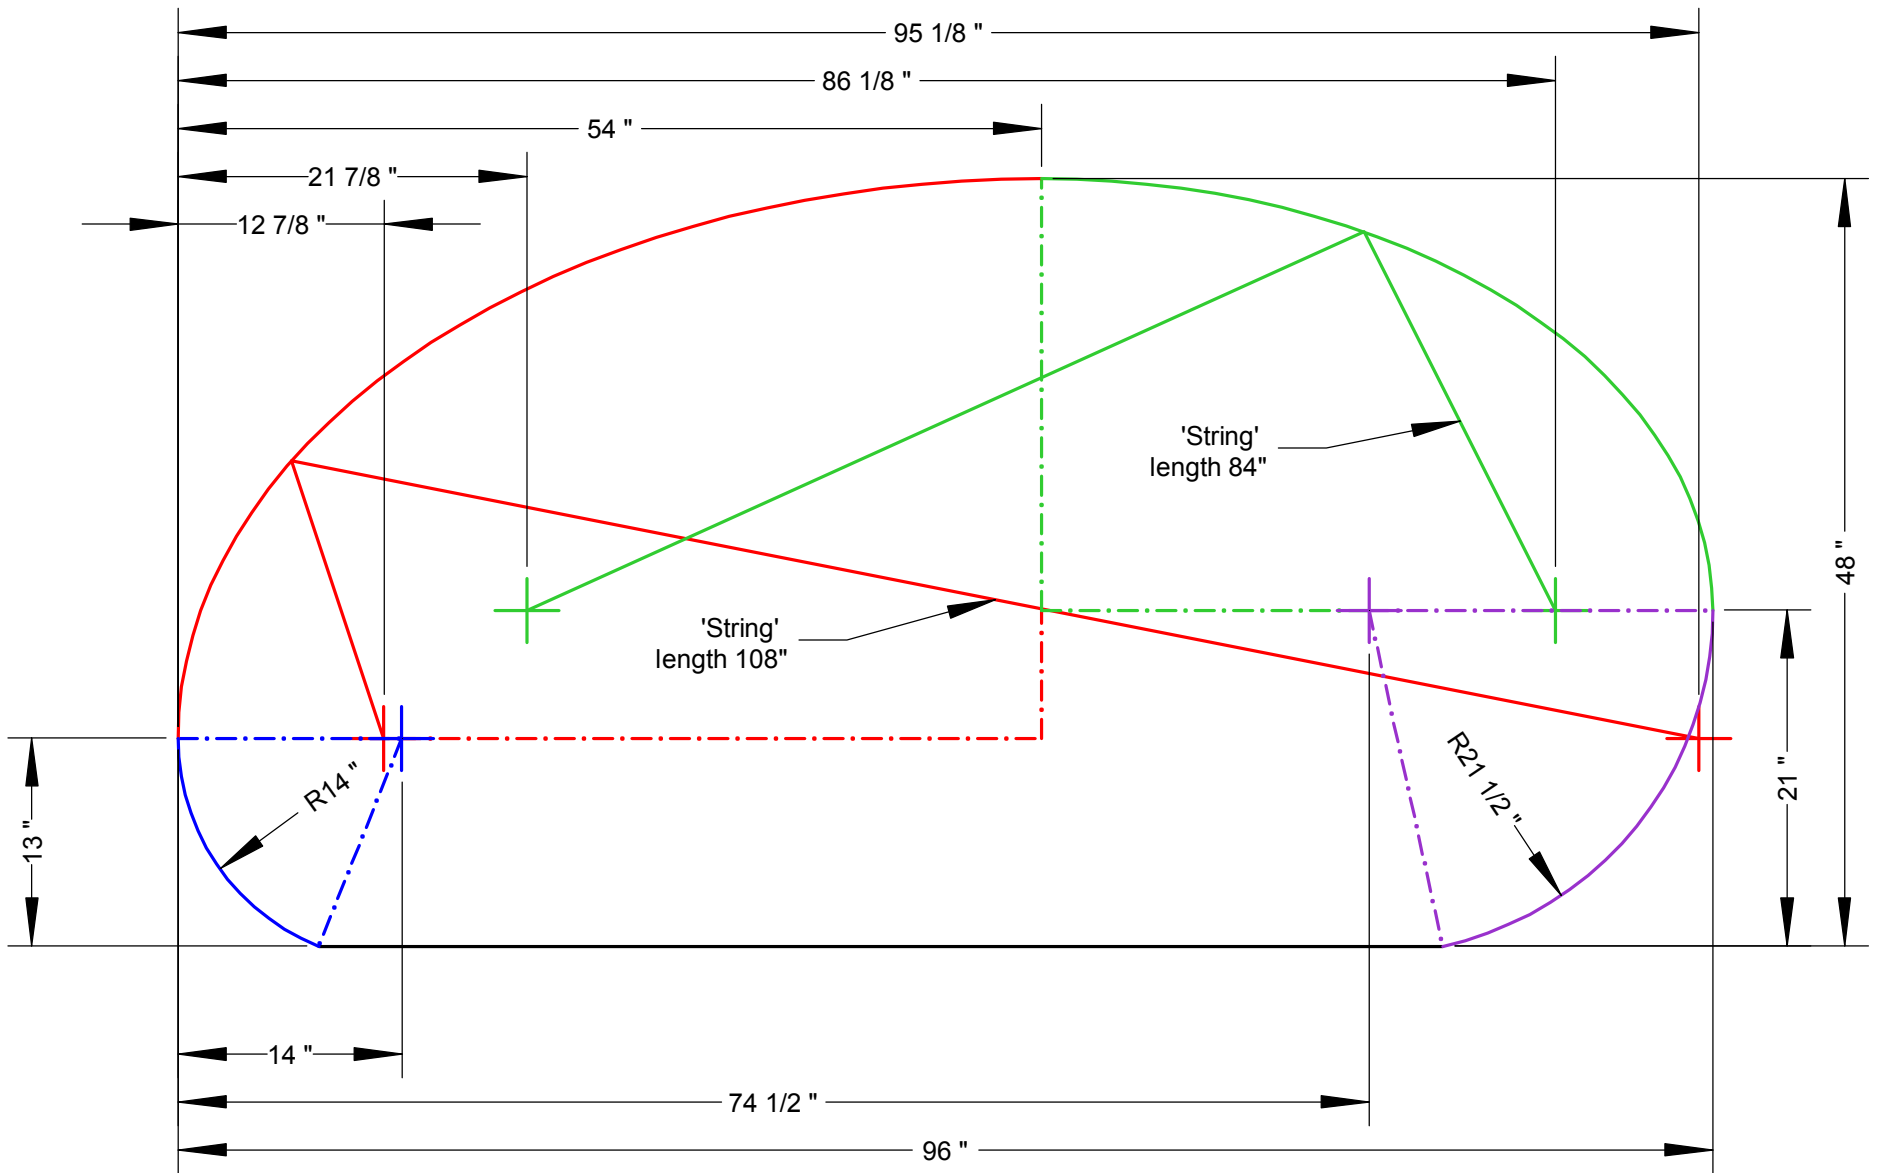

© Whingeing Pom Designs 2009

8FT (AUSTRALIAN) SPORTSMAN  
Scale 1:12 @ Letter

8FT (AUSTRALIAN) SPORTSMAN  
 Scale 1:12 @ Letter

8FT (AUSTRALIAN) SPORTSMAN  
 Scale 1:12 @ Letter

8FT (AUSTRALIAN) SPORTSMAN  
 Scale 1:12 @ Letter