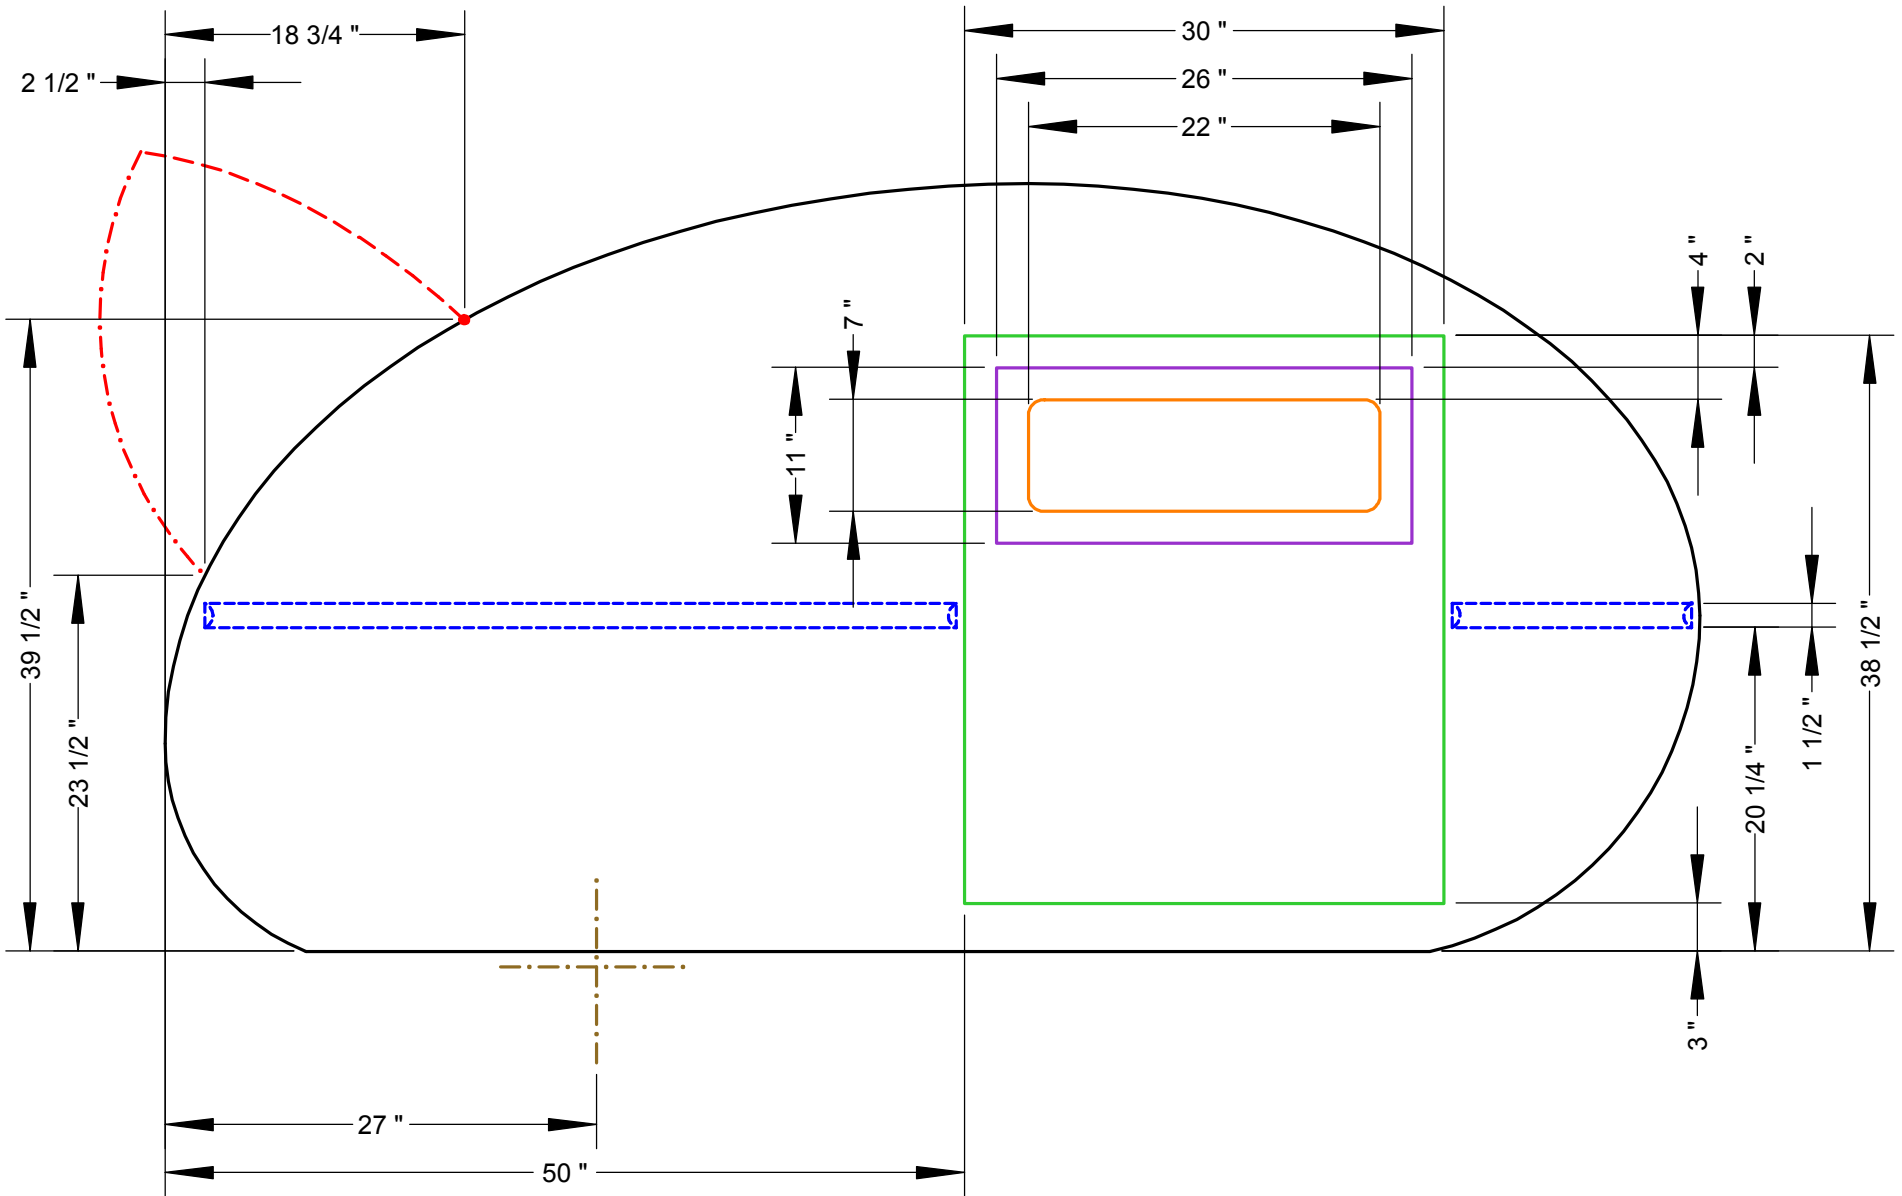

© Whingeing Pom Designs 2009

8FT (AUSTRALIAN) SPORTSMAN  
Scale 1:12 @ Letter

8FT (AUSTRALIAN) SPORTSMAN  
 Scale 1:12 @ Letter

8FT (AUSTRALIAN) SPORTSMAN  
 Scale 1:12 @ Letter

8FT (AUSTRALIAN) SPORTSMAN  
 Scale 1:12 @ Letter