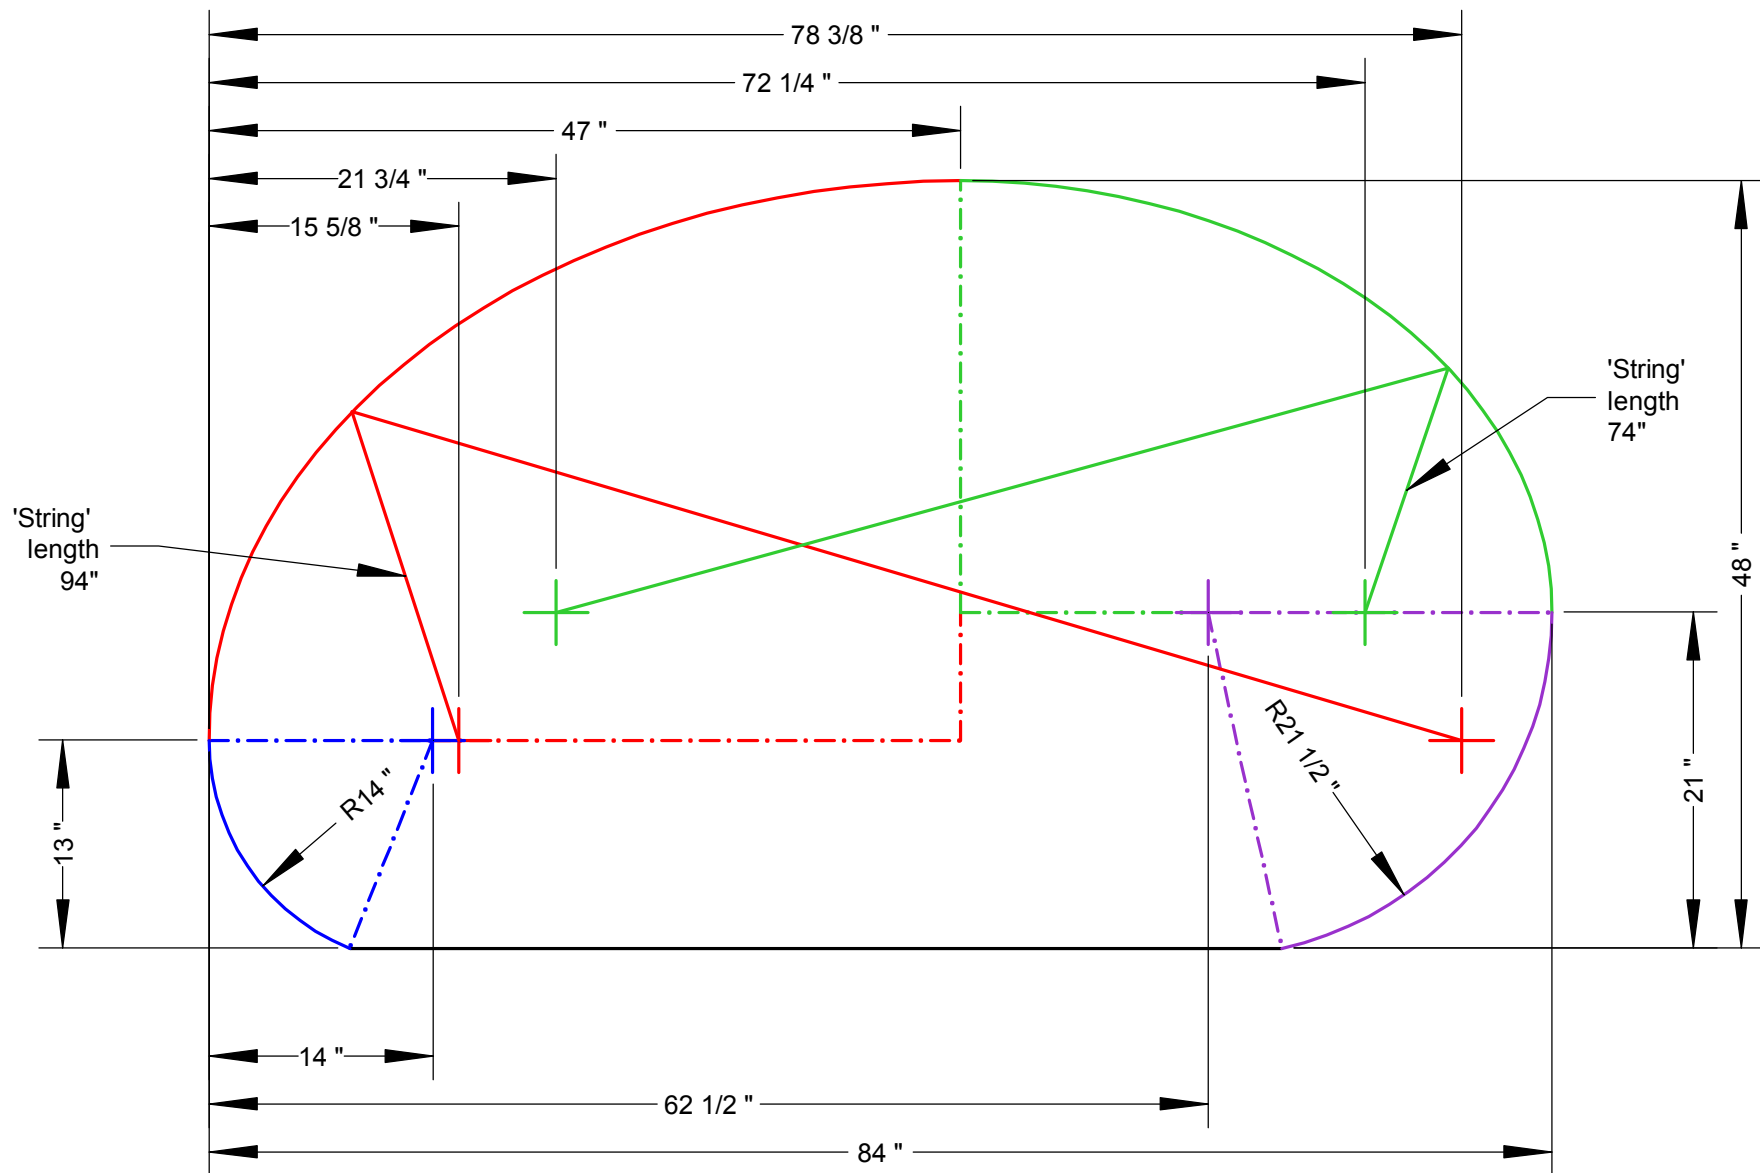

7FT (AUSTRALIAN) SPORTSMAN
Scale 1:12 @ Letter

7FT (AUSTRALIAN) SPORTSMAN
Scale 1:12 @ Letter

7FT (AUSTRALIAN) SPORTSMAN
 Scale 1:12 @ Letter

7FT (AUSTRALIAN) SPORTSMAN
 Scale 1:12 @ Letter