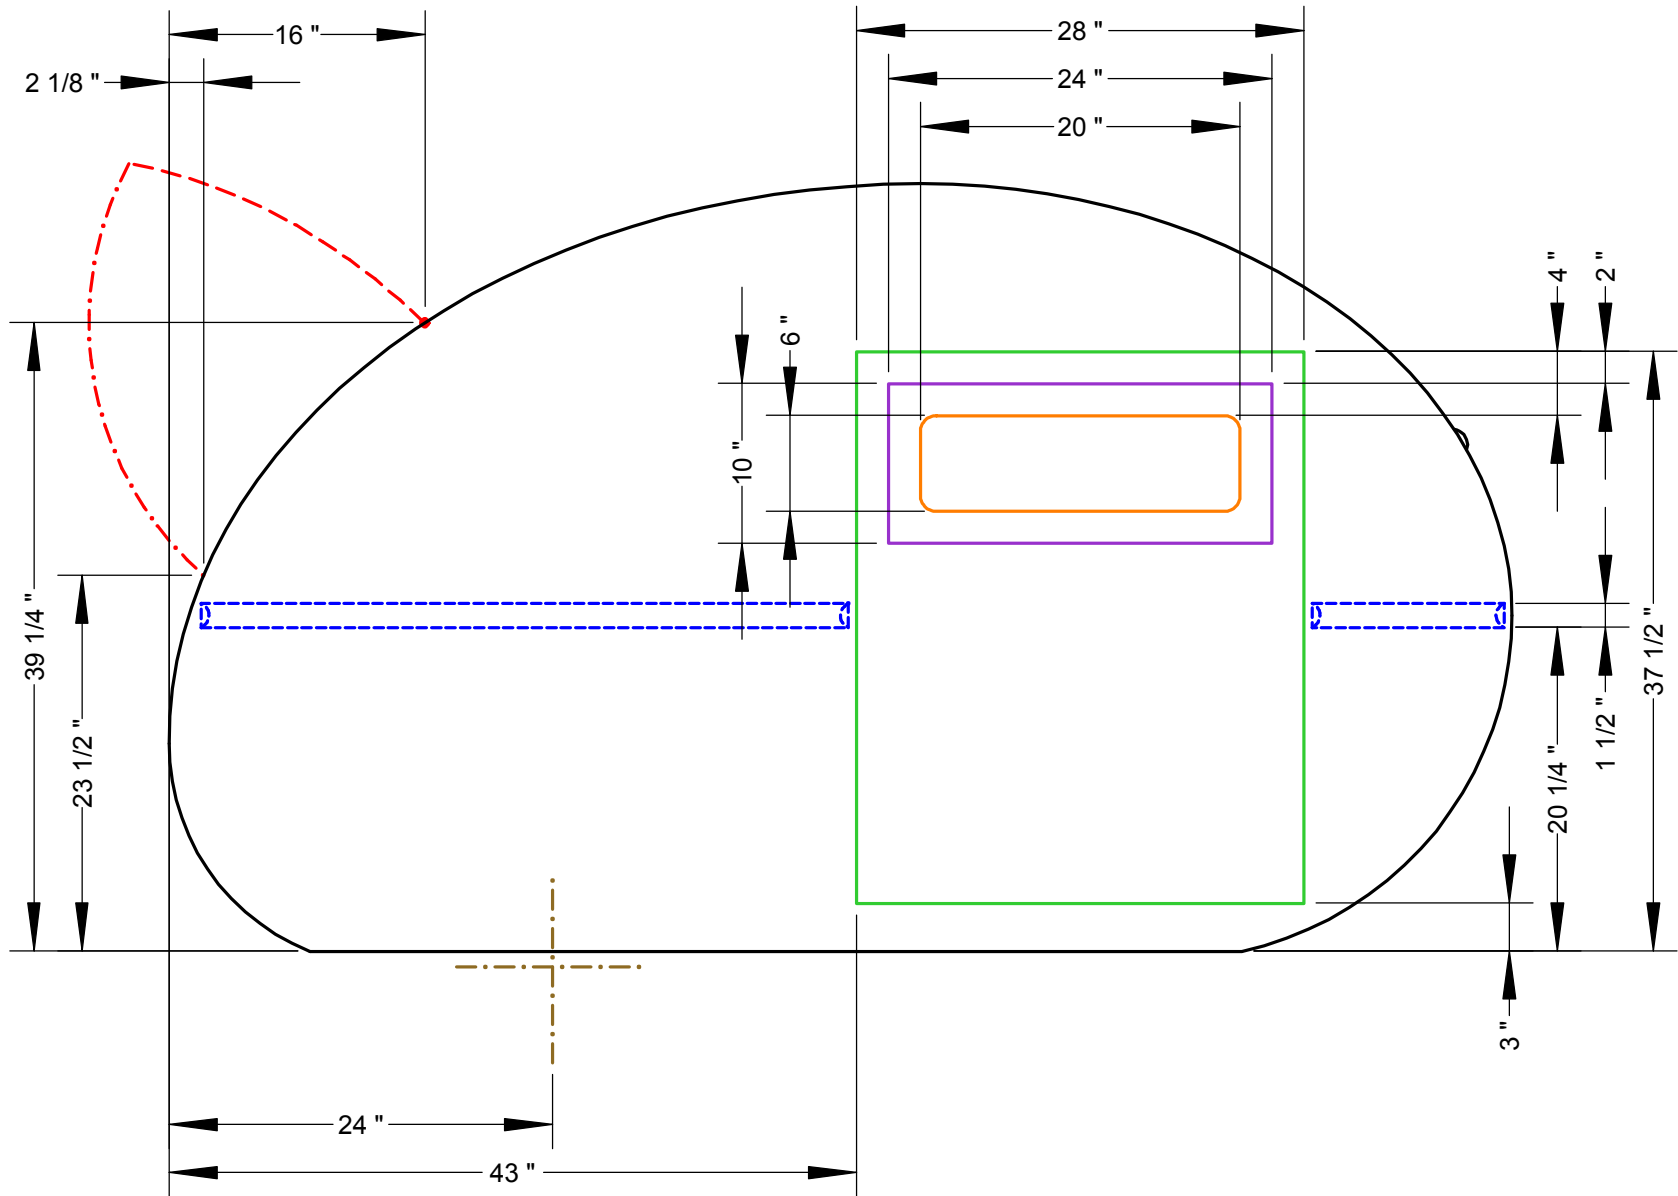

7FT (AUSTRALIAN) SPORTSMAN
Scale 1:12 @ Letter

7FT (AUSTRALIAN) SPORTSMAN
Scale 1:12 @ Letter

7FT (AUSTRALIAN) SPORTSMAN
 Scale 1:12 @ Letter

7FT (AUSTRALIAN) SPORTSMAN
 Scale 1:12 @ Letter