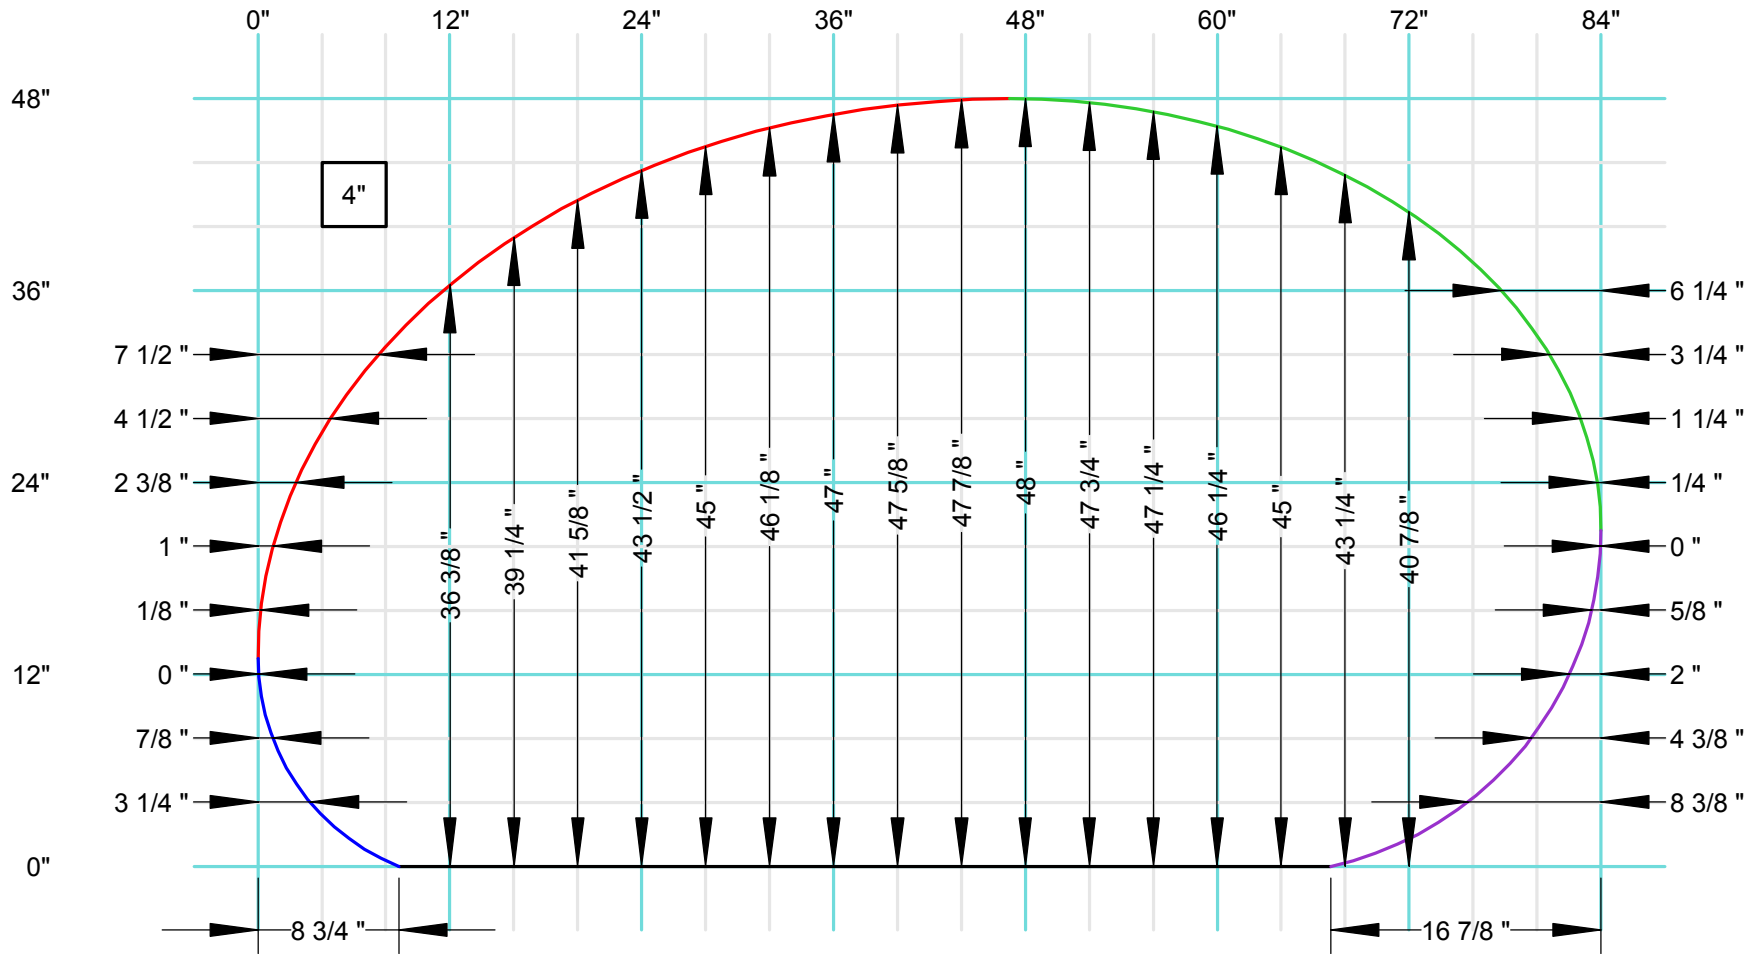

7FT (AUSTRALIAN) SPORTSMAN
Scale 1:12 @ Letter

7FT (AUSTRALIAN) SPORTSMAN
Scale 1:12 @ Letter

7FT (AUSTRALIAN) SPORTSMAN
 Scale 1:12 @ Letter

7FT (AUSTRALIAN) SPORTSMAN
 Scale 1:12 @ Letter