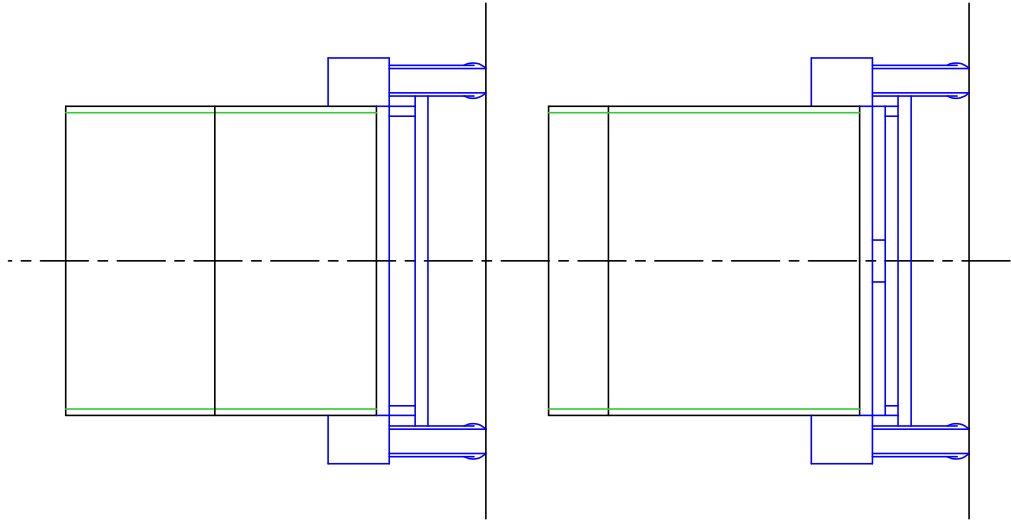

FEET

FEET

FEET

FEET

HARBOR FREIGHT 4X8FT UTILITY TRAILER

NOTE

This design has been prepared from photographs and the Harbor Freight web catalogue description of their 4' x 8' trailer, but without direct access to a trailer for measurement.

Consequently, all trailer dimensions are approximate and should be verified before the design is used.

SIDE PANEL GEOMETRY
Measurements to inside of outer skin