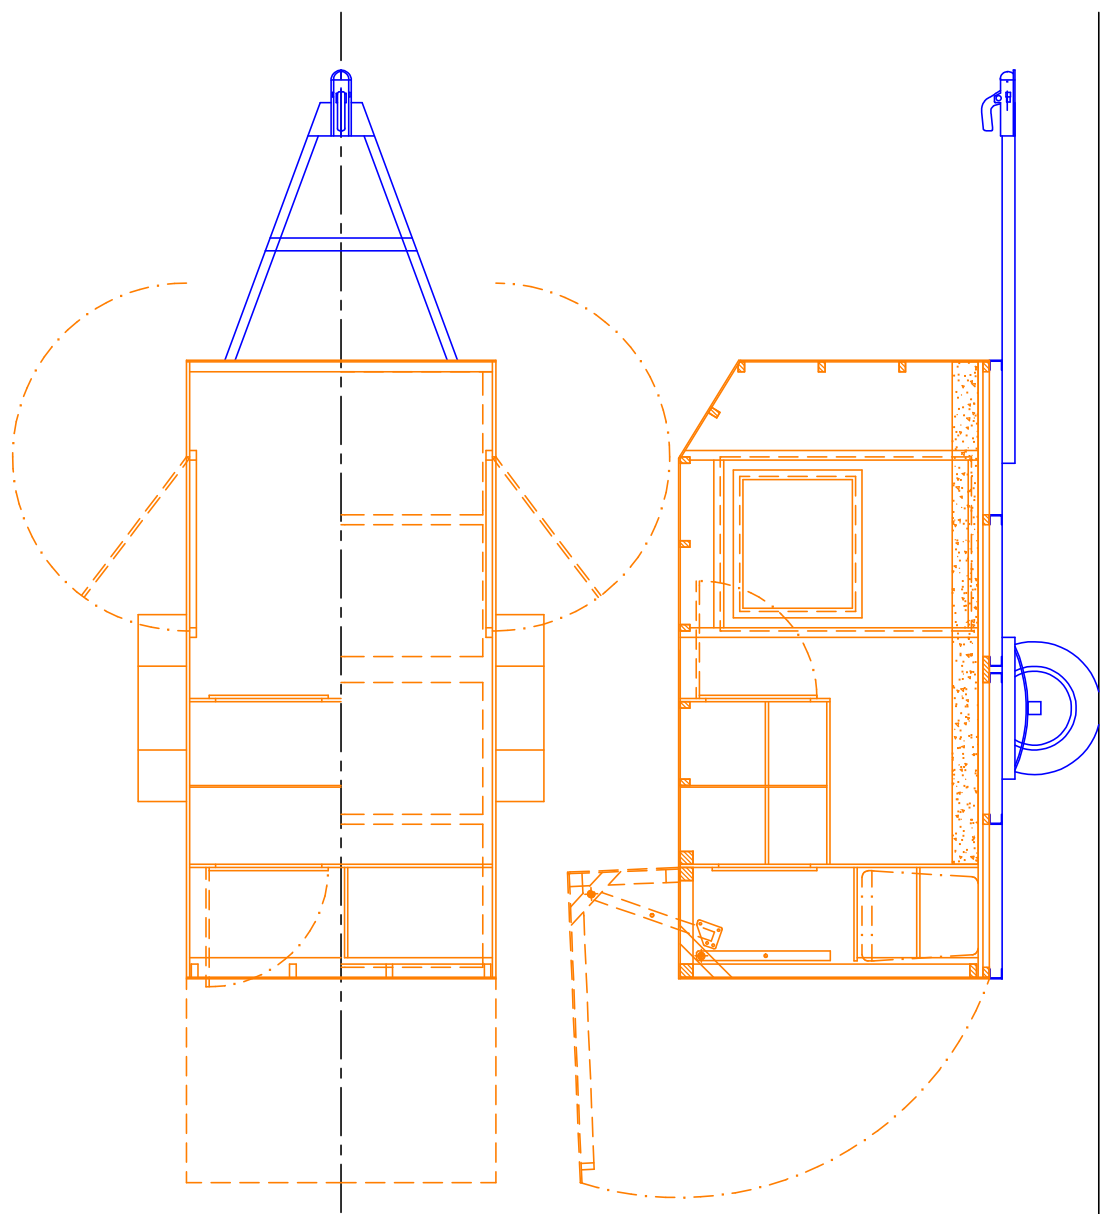

FEET

FEET

FEET

FEET

HARBOR FREIGHT 4X8FT UTILITY TRAILER

NOTE

This design has been prepared from photographs and the Harbor Freight web catalogue description of their 4' x 8' trailer, but without direct access to a trailer for measurement.

Consequently, all trailer dimensions are approximate and should be verified before the design is used.

SIDE PANEL GEOMETRY
Measurements to inside of outer skin