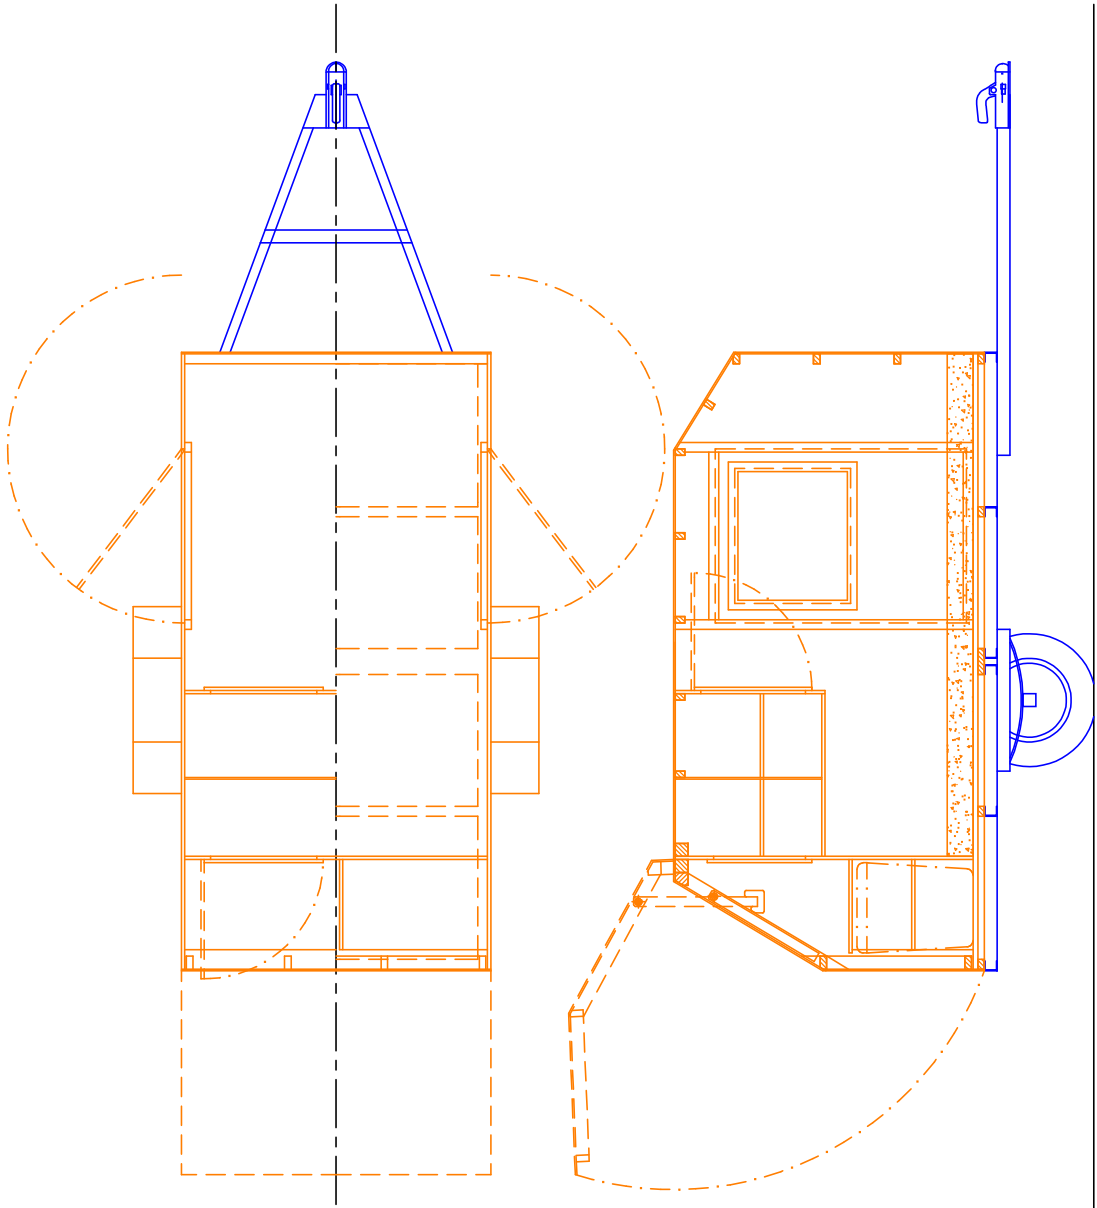

FEET

FEET

FEET

FEET

HARBOR FREIGHT 4X8FT UTILITY TRAILER

NOTE

This design has been prepared from photographs and the Harbor Freight web catalogue description of their 4' x 8' trailer, but without direct access to a trailer for measurement.

Consequently, all trailer dimensions are approximate and should be verified before the design is used.

SIDE PANEL GEOMETRY
Measurements to inside of outer skin