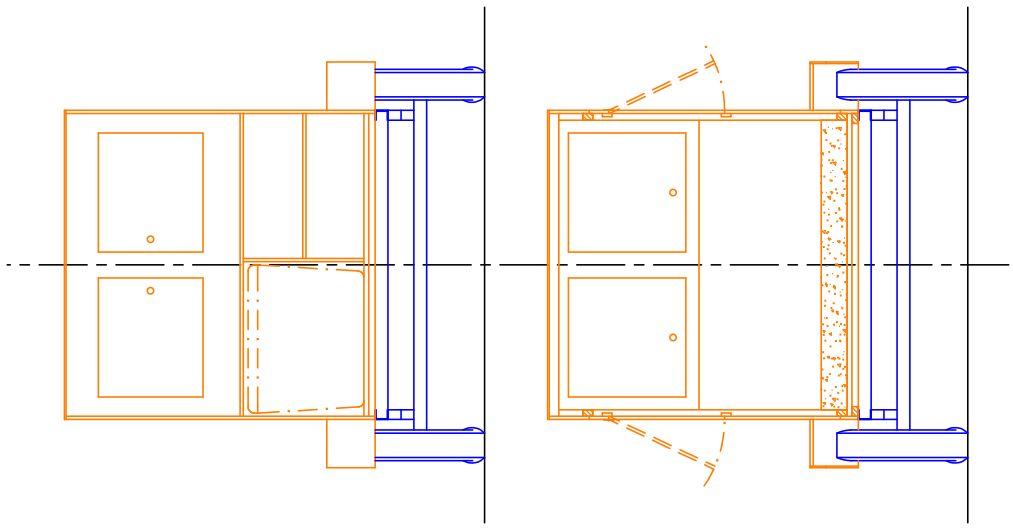

FEET

FEET

FEET

FEET

HARBOR FREIGHT 4X8FT UTILITY TRAILER

NOTE

This design has been prepared from photographs and the Harbor Freight web catalogue description of their 4' x 8' trailer, but without direct access to a trailer for measurement.

Consequently, all trailer dimensions are approximate and should be verified before the design is used.

SIDE PANEL GEOMETRY
Measurements to inside of outer skin