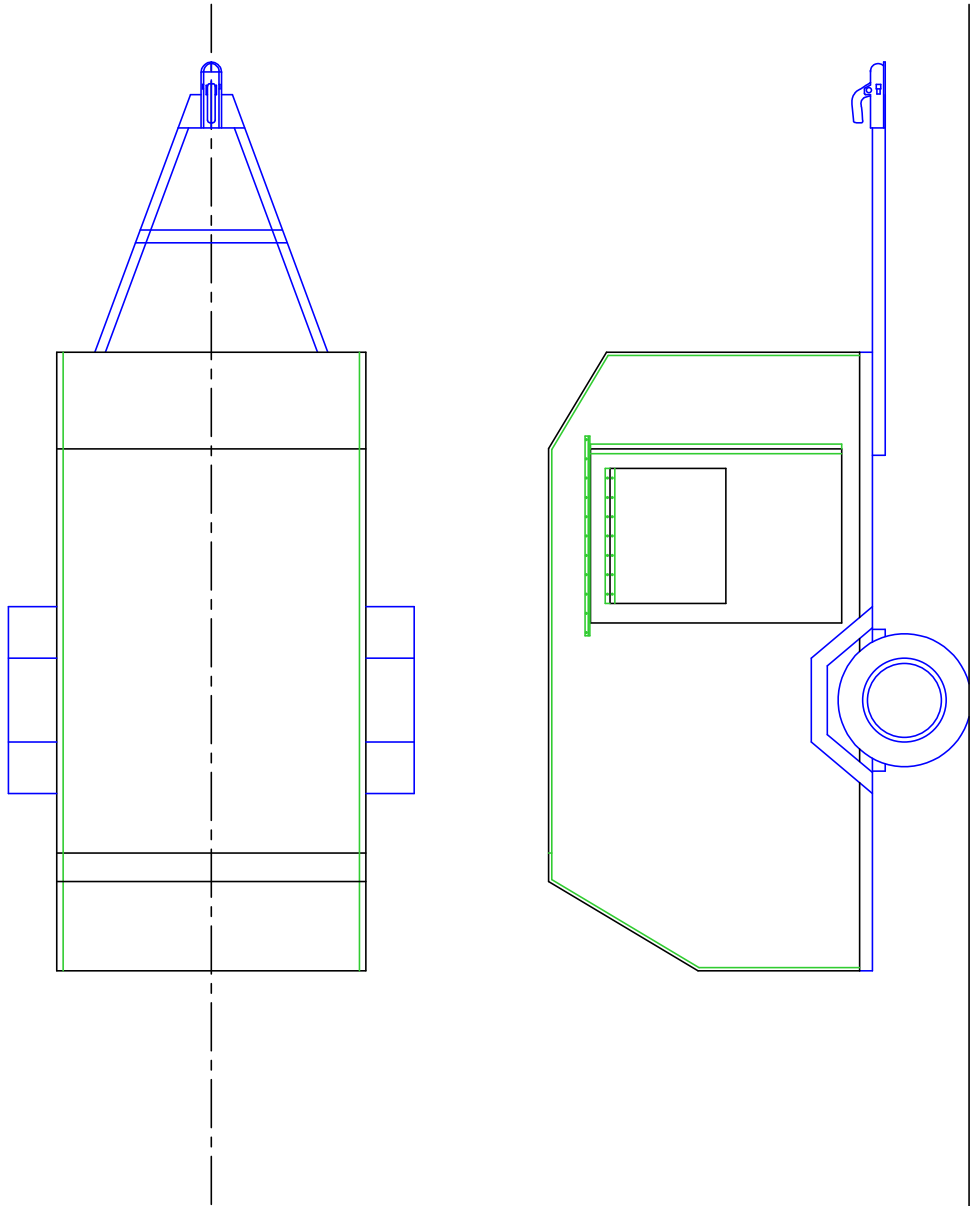

FEET

FEET

FEET

FEET

HARBOR FREIGHT 4X8FT UTILITY TRAILER

NOTE

This design has been prepared from photographs and the Harbor Freight web catalogue description of their 4' x 8' trailer, but without direct access to a trailer for measurement.

Consequently, all trailer dimensions are approximate and should be verified before the design is used.

SIDE PANEL GEOMETRY
Measurements to inside of outer skin