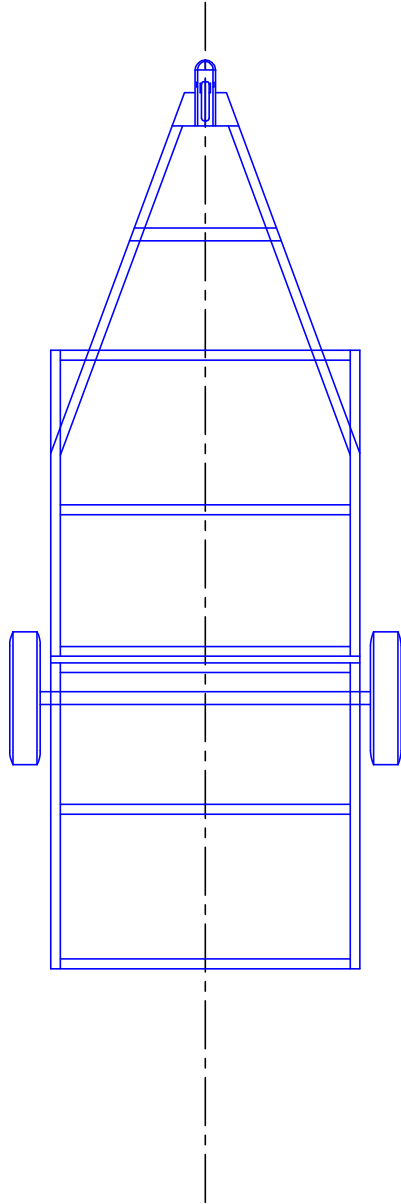

FEET

FEET

FEET

FEET

HARBOR FREIGHT 4X8FT UTILITY TRAILER

NOTE

This design has been prepared from photographs and the Harbor Freight web catalogue description of their 4' x 8' trailer, but without direct access to a trailer for measurement.

Consequently, all trailer dimensions are approximate and should be verified before the design is used.

SIDE PANEL GEOMETRY
Measurements to inside of outer skin