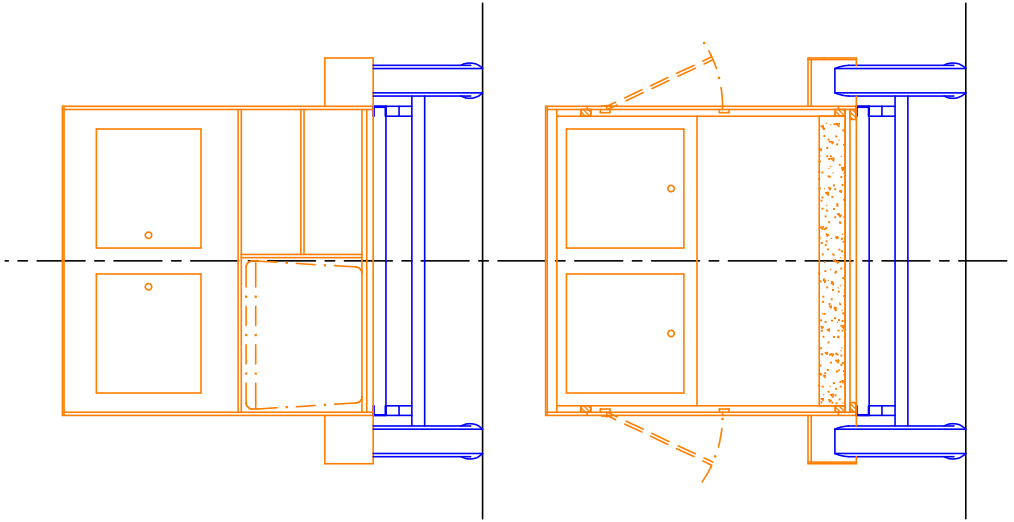

FEET

FEET

FEET

FEET

HARBOR FREIGHT 4X8FT UTILITY TRAILER

NOTE

This design has been prepared from photographs and the Harbor Freight web catalogue description of their 4' x 8' trailer, but without direct access to a trailer for measurement.

Consequently, all trailer dimensions are approximate and should be verified before the design is used.

SIDE PANEL GEOMETRY
Measurements to inside of outer skin