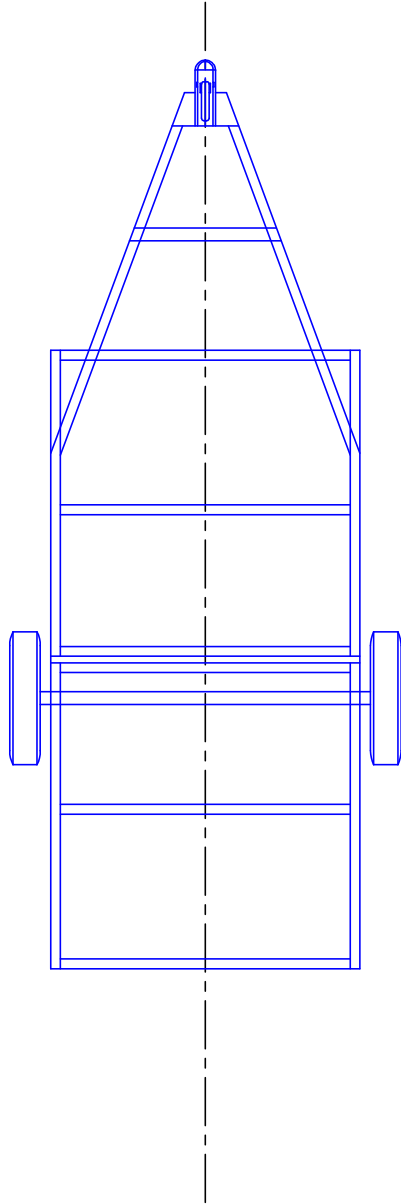

FEET

**HARBOR FREIGHT 4X8FT UTILITY TRAILER**

**NOTE**

This design has been prepared from photographs and the Harbor Freight web catalogue description of their 4' x 8' trailer, but without direct access to a trailer for measurement.

Consequently, all trailer dimensions are approximate and should be verified before the design is used.

**SIDE PANEL GEOMETRY**  
 Measurements to inside of outer skin