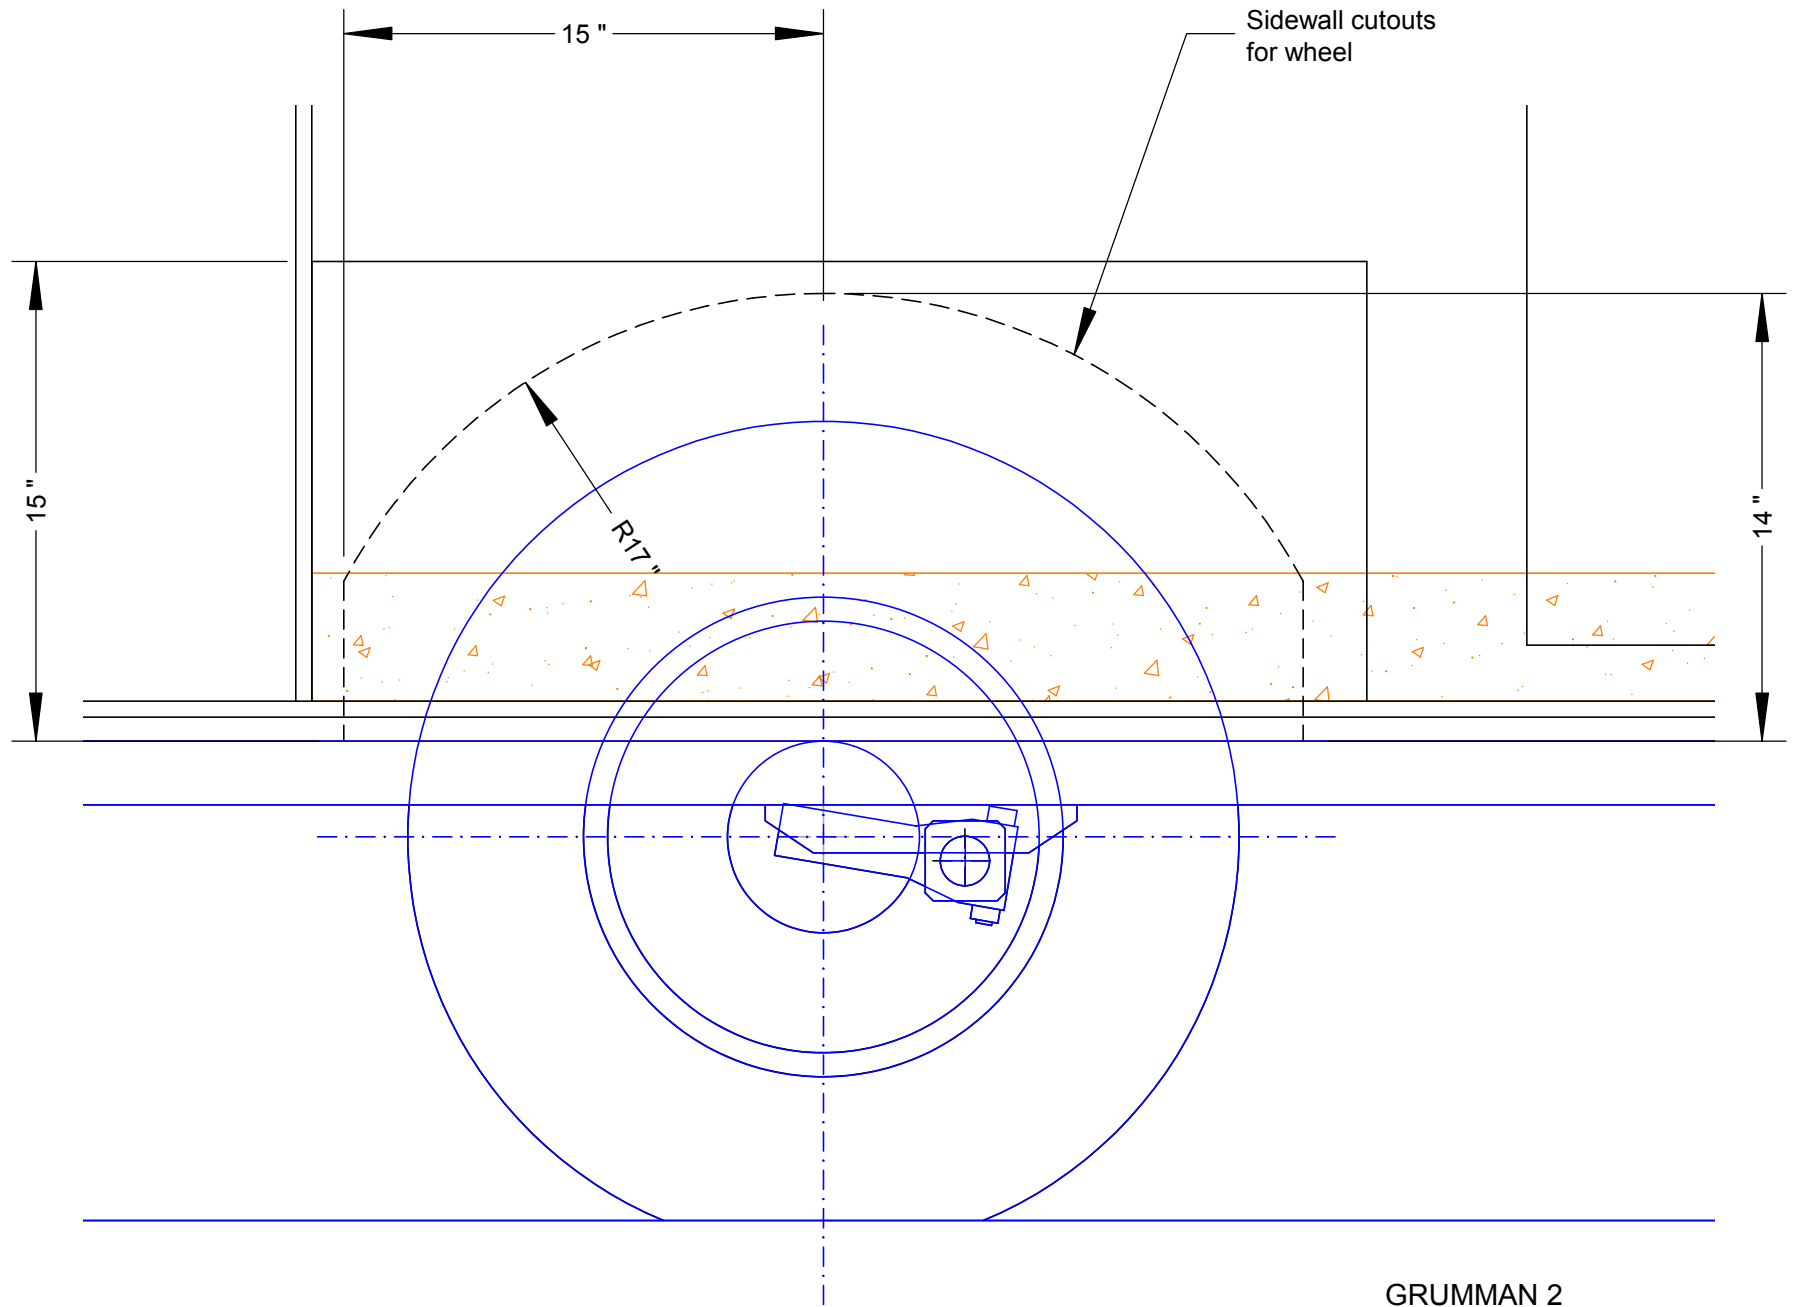

GRUMMAN 2
EXTERIOR
1:24

INTERIOR LAYOUT 1

GRUMMAN 2
INTERIOR 1/2
1:24

GRUMMAN 2
INTERIOR 2/2
1:24

INTERIOR LAYOUT 2

FIBERGLASS FENDER

PLYWOOD FENDER

GRUMMAN 2
FENDERS
1:6

GRUMMAN 2
CHASSIS
1:24

INTERIOR LAYOUT 1

INTERIOR LAYOUT 2

GRUMMAN 2
DIMENSIONS 2/2
1:16