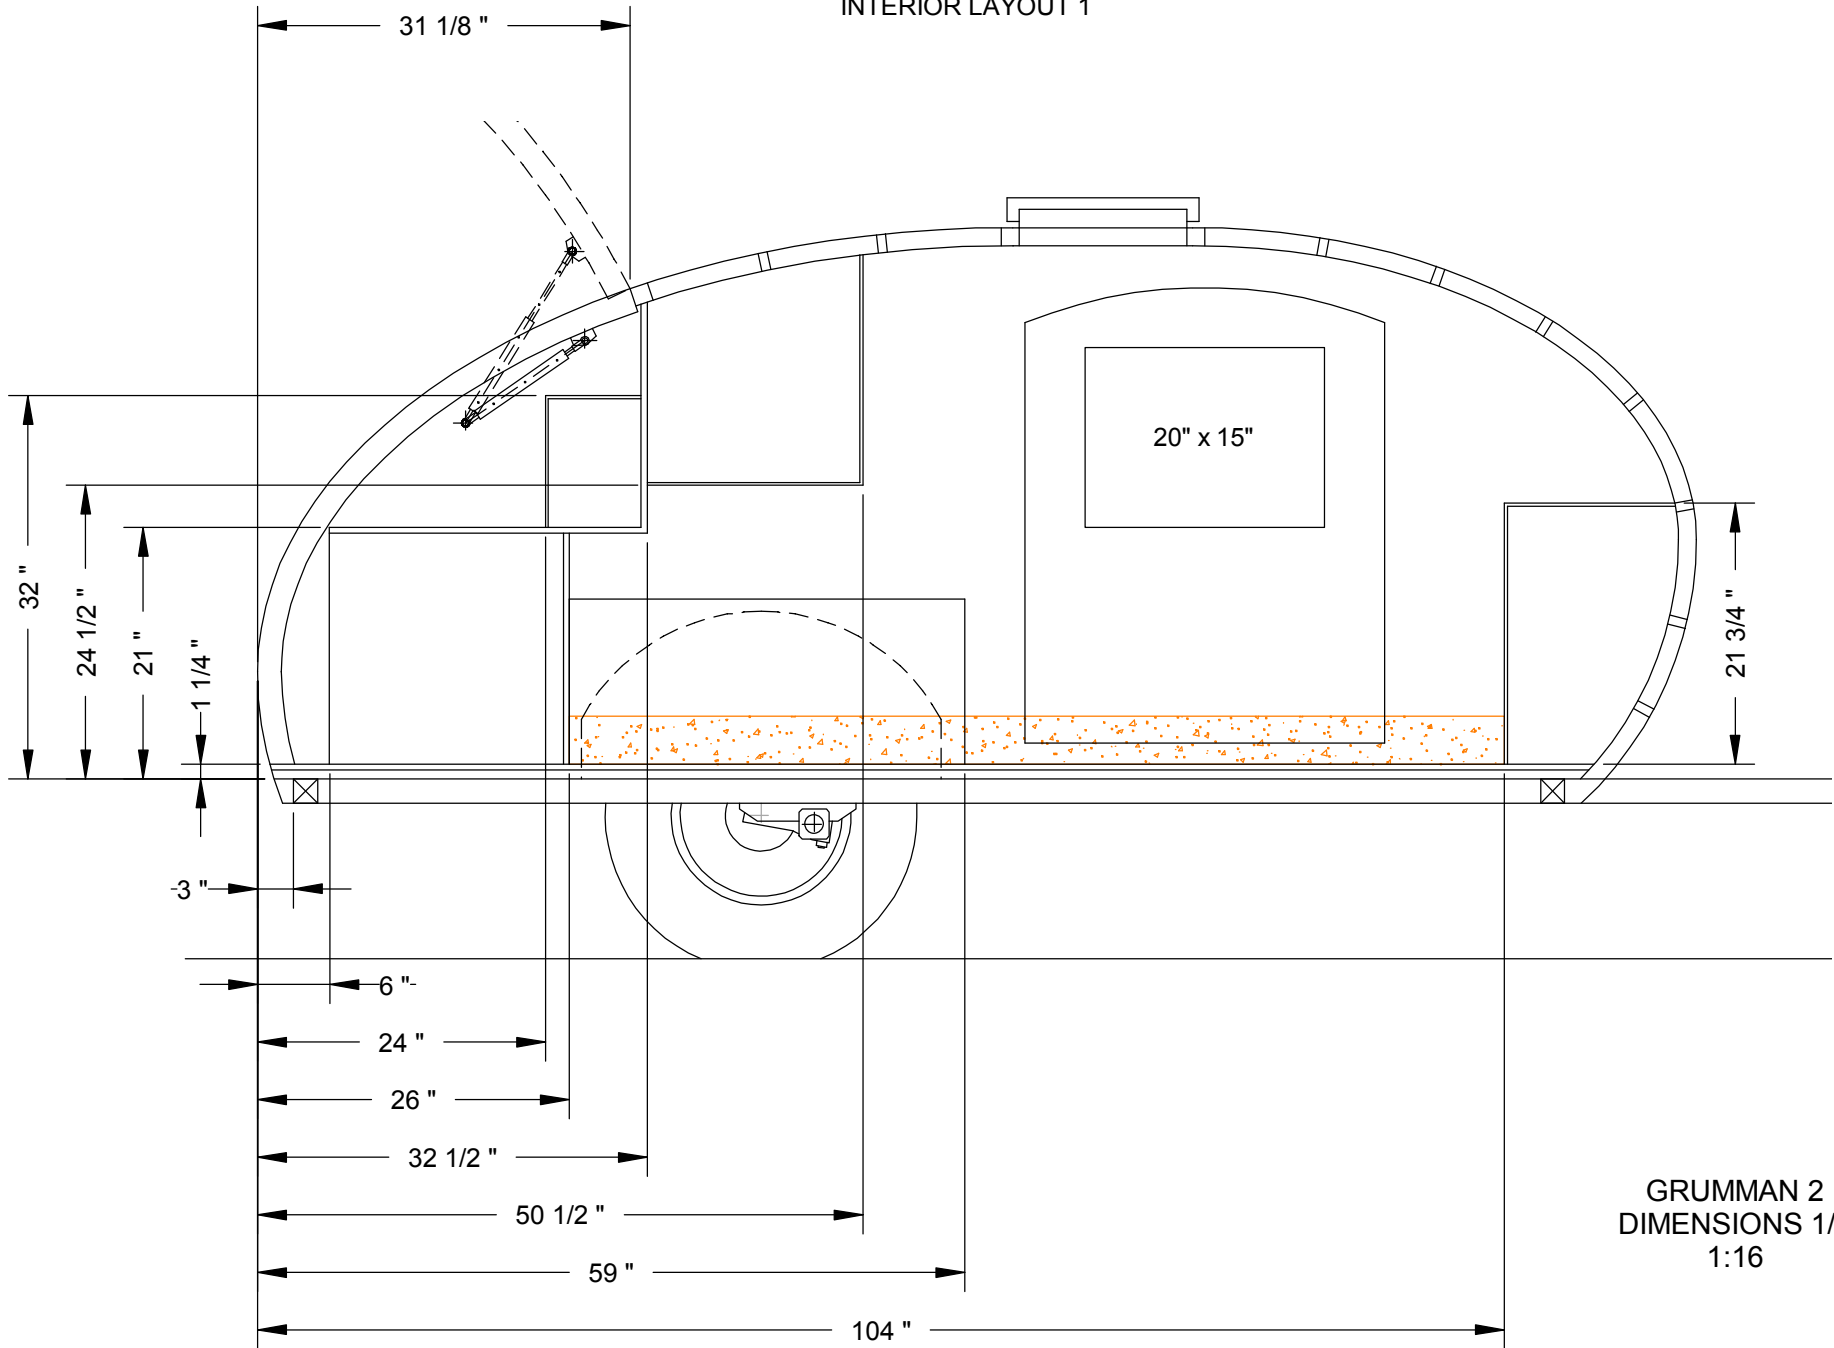

GRUMMAN 2
EXTERIOR
1:24

INTERIOR LAYOUT 1

GRUMMAN 2
INTERIOR 1/2
1:24

GRUMMAN 2
INTERIOR 2/2
1:24

INTERIOR LAYOUT 2

FIBERGLASS FENDER

PLYWOOD FENDER

GRUMMAN 2
FENDERS
1:6

GRUMMAN 2
CHASSIS
1:24

INTERIOR LAYOUT 1

INTERIOR LAYOUT 2

GRUMMAN 2
DIMENSIONS 2/2
1:16