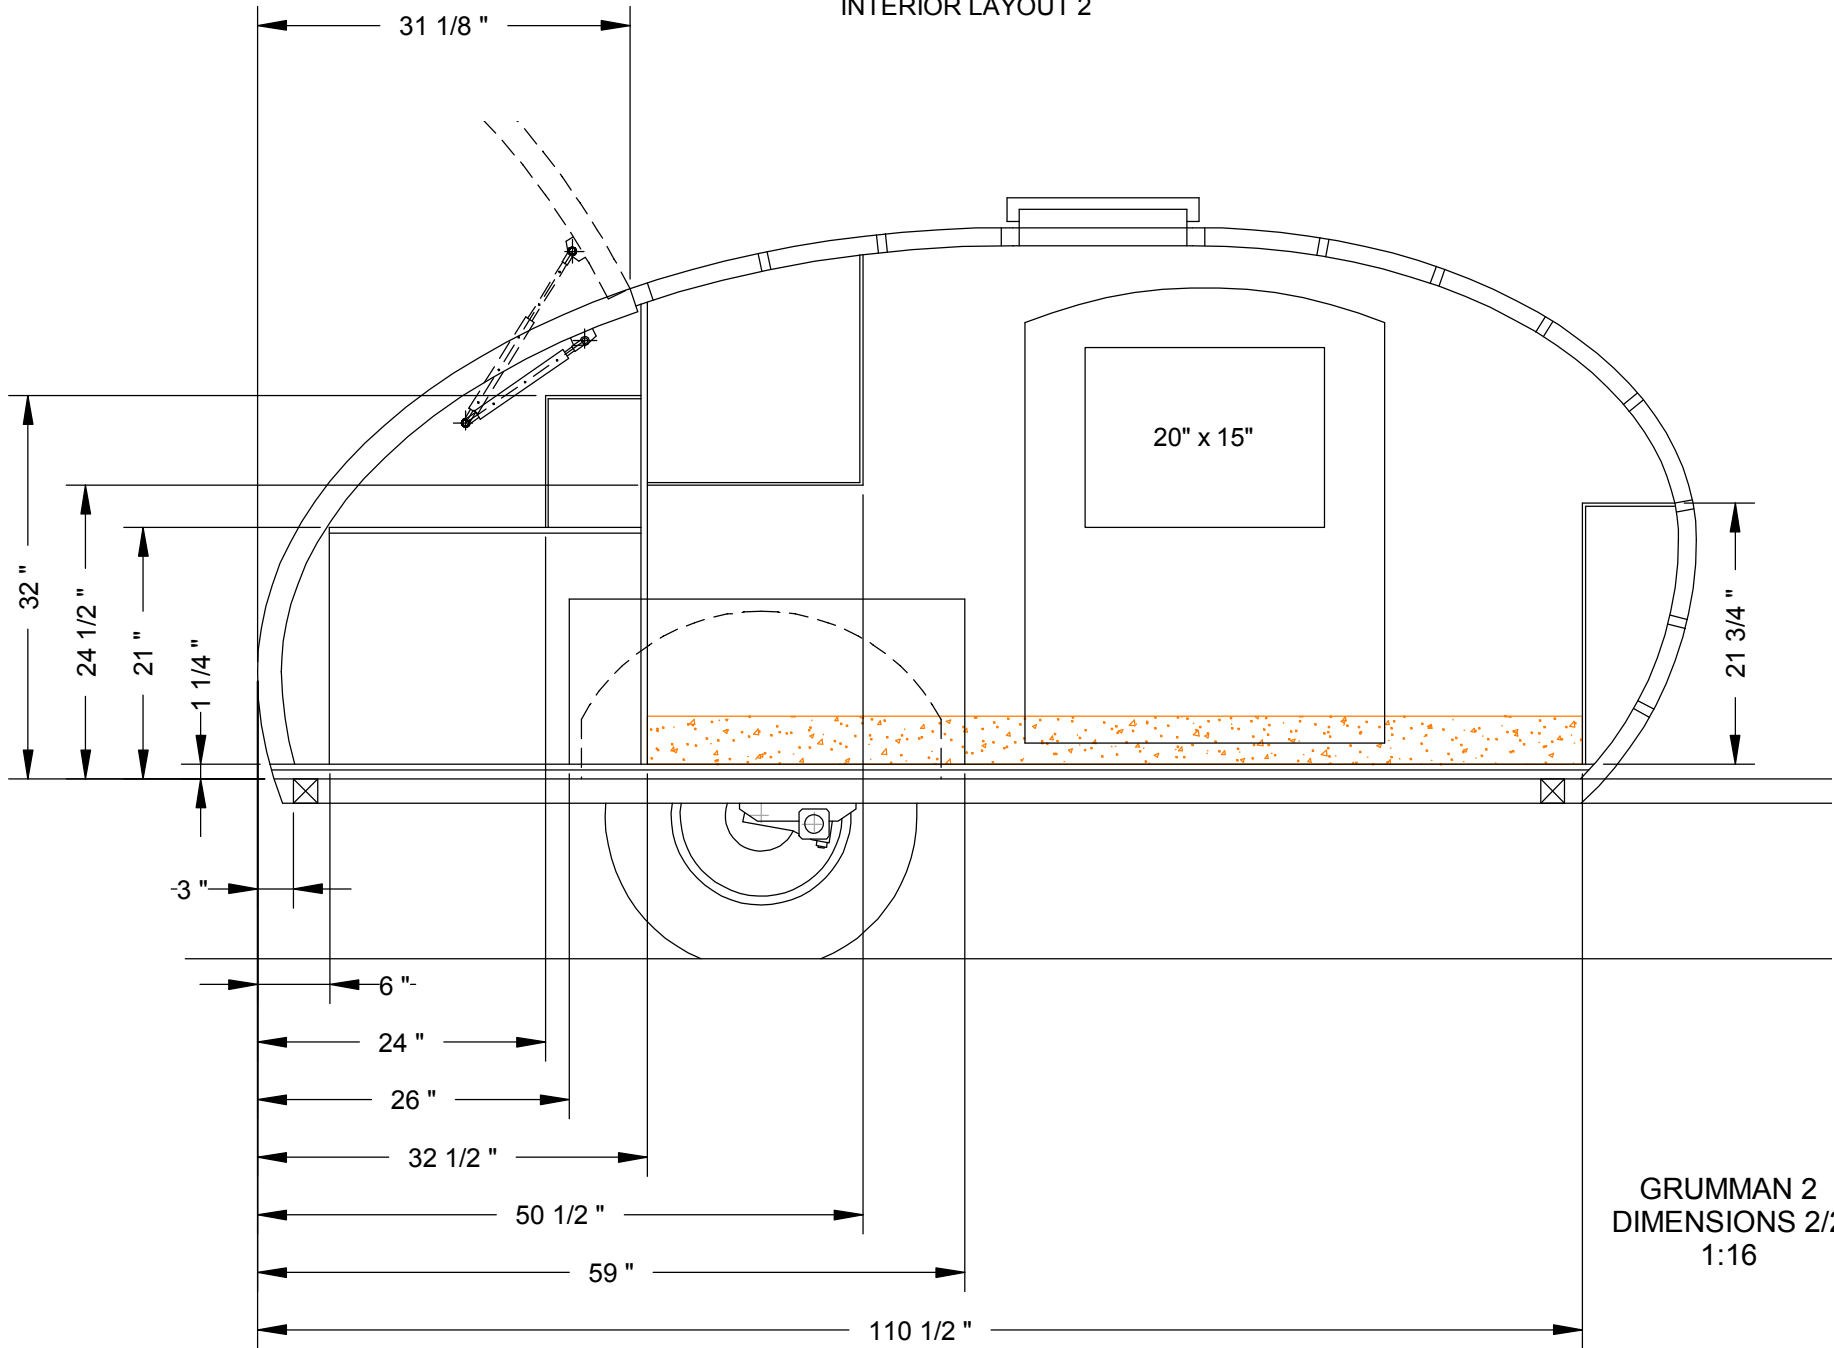

GRUMMAN 2
EXTERIOR
1:24

INTERIOR LAYOUT 1

GRUMMAN 2
INTERIOR 1/2
1:24

GRUMMAN 2
INTERIOR 2/2
1:24

INTERIOR LAYOUT 2

FIBERGLASS FENDER

PLYWOOD FENDER

GRUMMAN 2
FENDERS
1:6

GRUMMAN 2
CHASSIS
1:24

INTERIOR LAYOUT 1

INTERIOR LAYOUT 2

GRUMMAN 2
DIMENSIONS 2/2
1:16