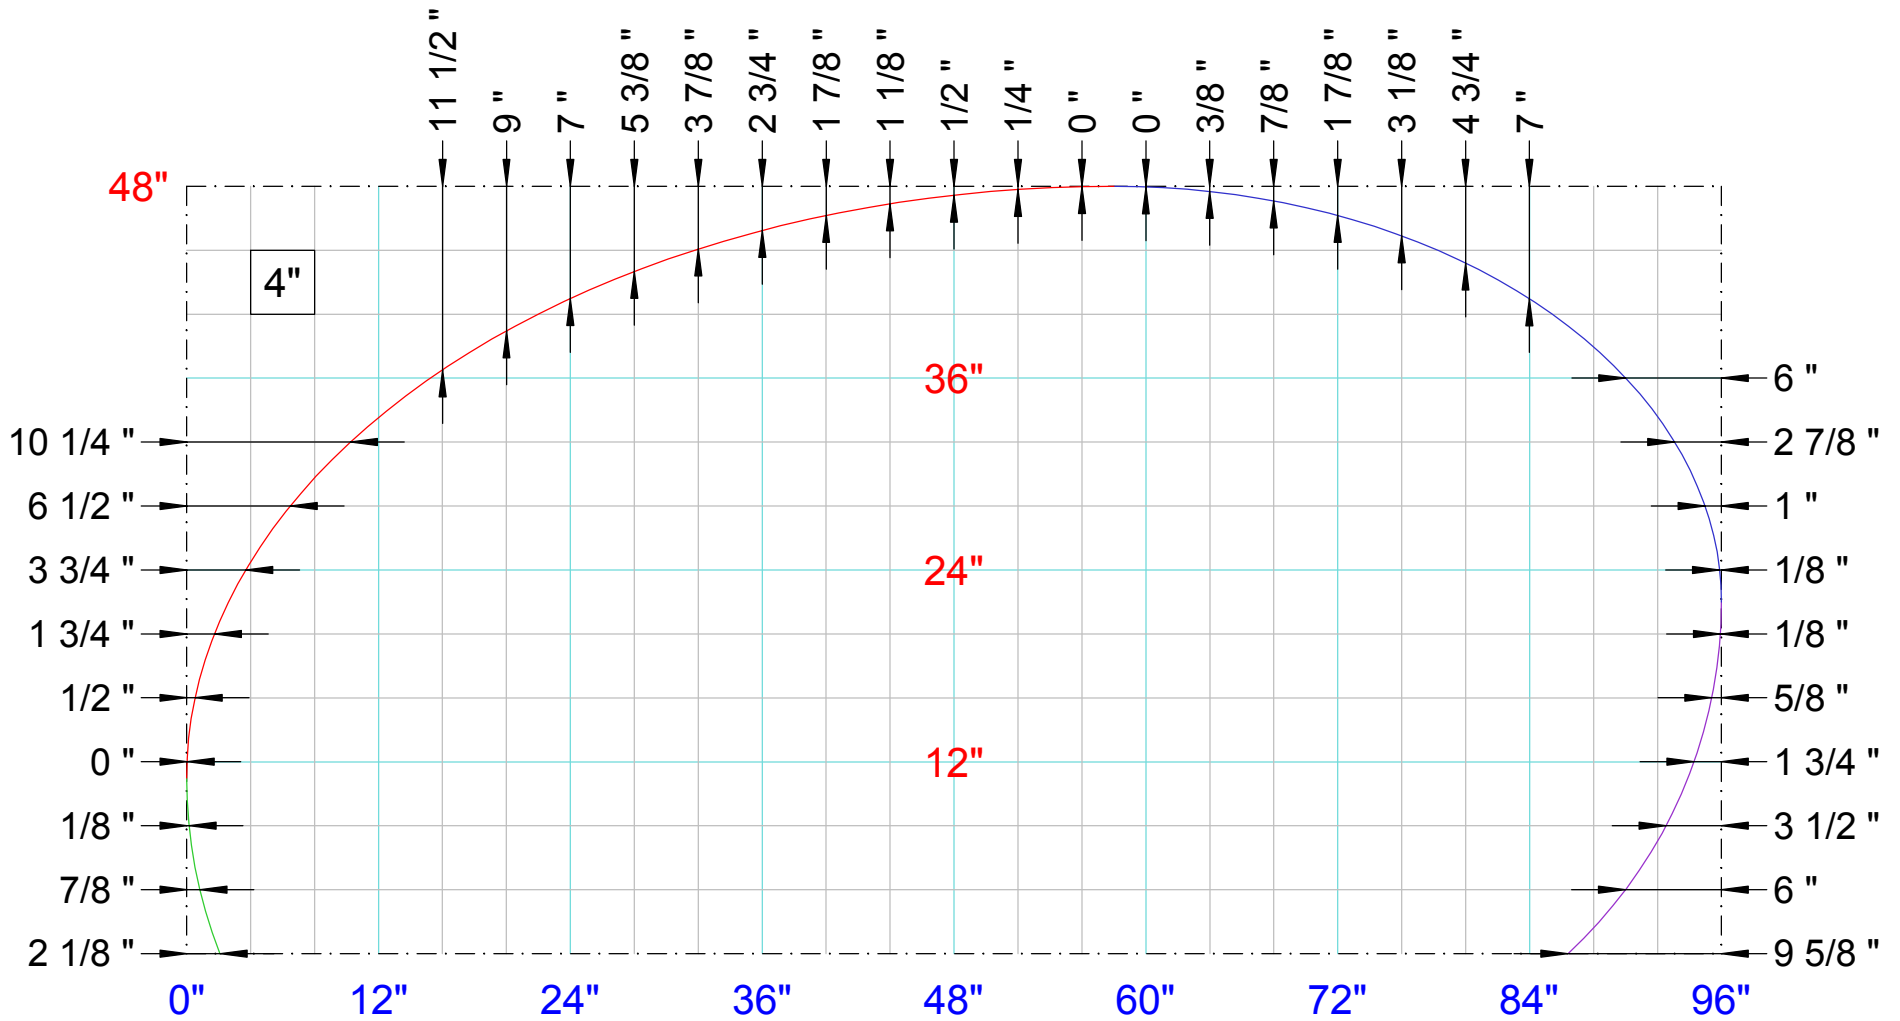

GRUMMAN 8FT PROFILE
 1:12 @ Letter

GRUMMAN 8FT PROFILE
1:12 @ Letter