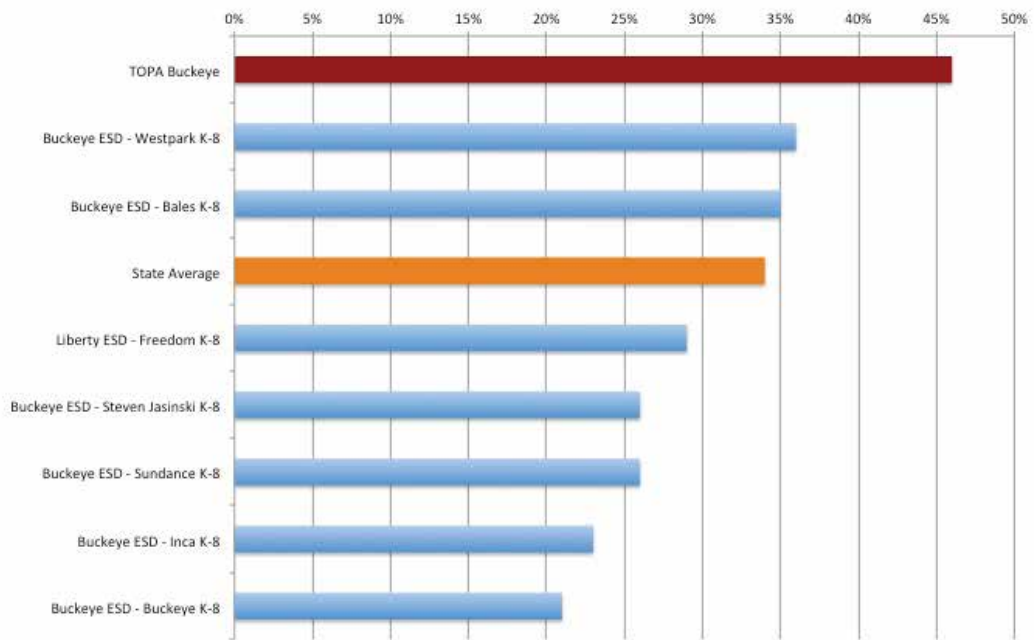

Elementary School AzMERIT ELA Percent Passing - Buckeye Area

Elementary School AzMERIT Math Percent Passing - Buckeye Area

Elementary School AzMERIT ELA Percent Passing - Goodyear Area

Elementary School AzMERIT Math Percent Passing - Goodyear Area

High School AzMERIT ELA Percent Passing - West Valley

High School AzMERIT Math Percent Passing - West Valley

West Valley District AzMERIT ELA Overall Percent Passing

West Valley District AzMERIT Math Overall Percent Passing