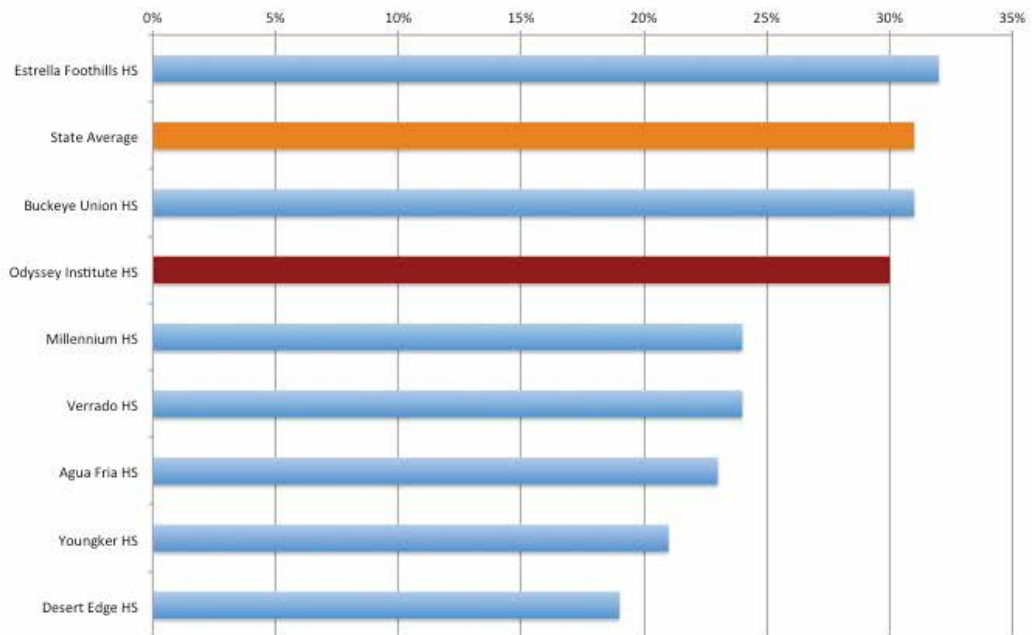

Elementary School AzMERIT ELA Percent Passing - Buckeye Area

Elementary School AzMERIT Math Percent Passing - Buckeye Area

Elementary School AzMERIT ELA Percent Passing - Goodyear Area

Elementary School AzMERIT Math Percent Passing - Goodyear Area

High School AzMERIT ELA Percent Passing - West Valley

High School AzMERIT Math Percent Passing - West Valley

West Valley District AzMERIT ELA Overall Percent Passing

West Valley District AzMERIT Math Overall Percent Passing