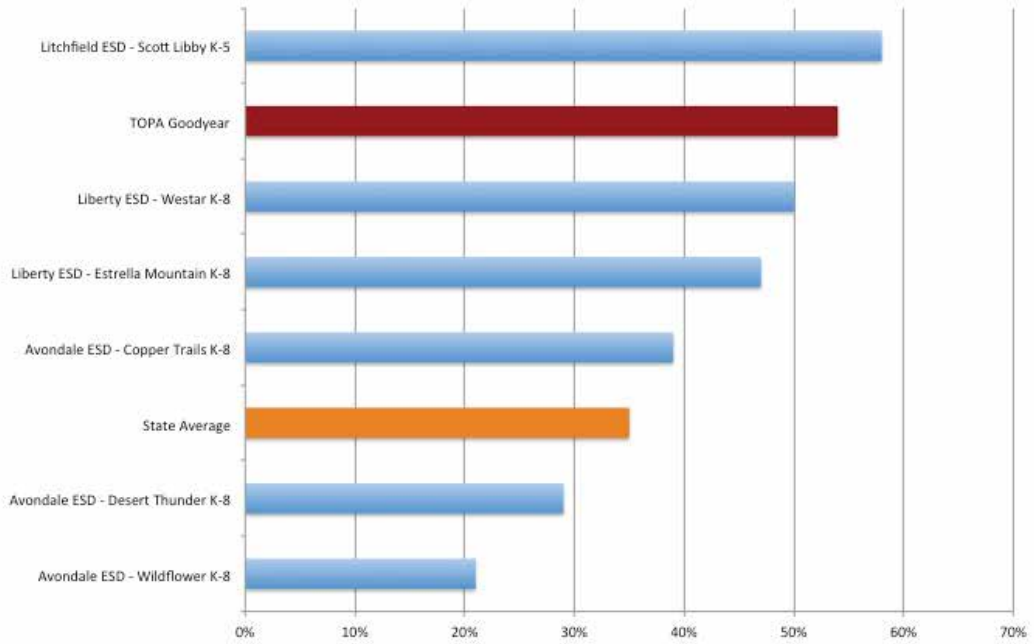

Elementary School AzMERIT ELA Percent Passing - Buckeye Area

Elementary School AzMERIT Math Percent Passing - Buckeye Area

Elementary School AzMERIT ELA Percent Passing - Goodyear Area

Elementary School AzMERIT Math Percent Passing - Goodyear Area

High School AzMERIT ELA Percent Passing - West Valley

High School AzMERIT Math Percent Passing - West Valley

West Valley District AzMERIT ELA Overall Percent Passing

West Valley District AzMERIT Math Overall Percent Passing