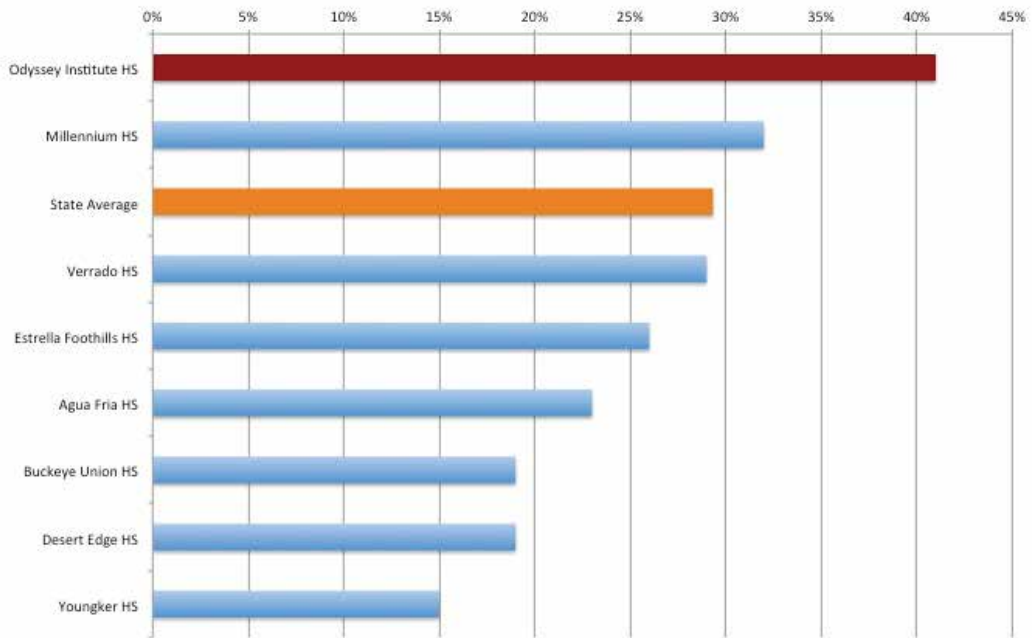

Elementary School AzMERIT ELA Percent Passing - Buckeye Area

Elementary School AzMERIT Math Percent Passing - Buckeye Area

Elementary School AzMERIT ELA Percent Passing - Goodyear Area

Elementary School AzMERIT Math Percent Passing - Goodyear Area

High School AzMERIT ELA Percent Passing - West Valley

High School AzMERIT Math Percent Passing - West Valley

West Valley District AzMERIT ELA Overall Percent Passing

West Valley District AzMERIT Math Overall Percent Passing