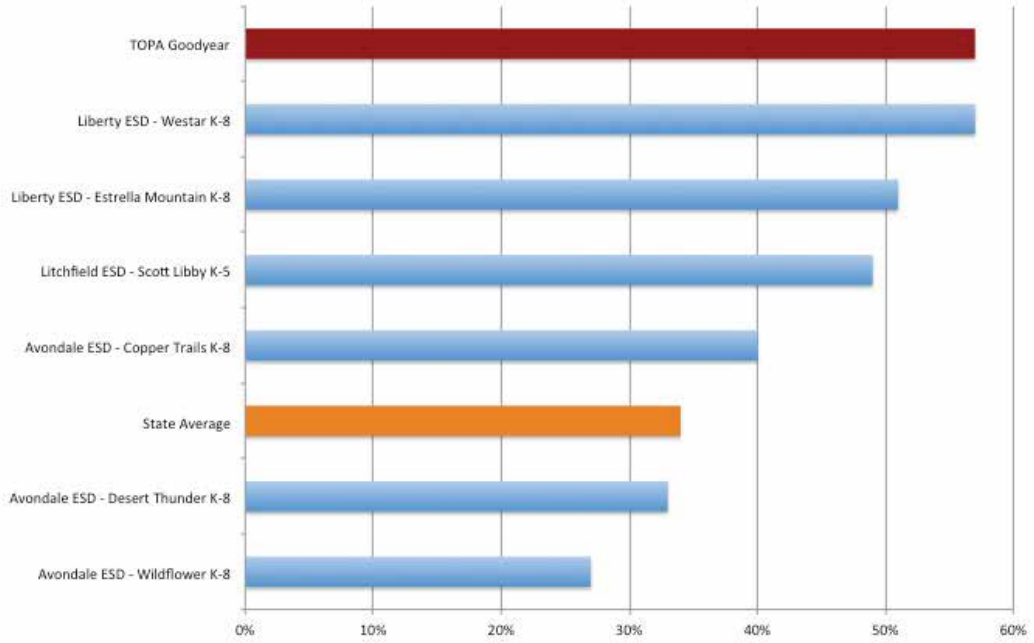

Elementary School AzMERIT ELA Percent Passing - Buckeye Area

Elementary School AzMERIT Math Percent Passing - Buckeye Area

Elementary School AzMERIT ELA Percent Passing - Goodyear Area

Elementary School AzMERIT Math Percent Passing - Goodyear Area

High School AzMERIT ELA Percent Passing - West Valley

High School AzMERIT Math Percent Passing - West Valley

West Valley District AzMERIT ELA Overall Percent Passing

West Valley District AzMERIT Math Overall Percent Passing