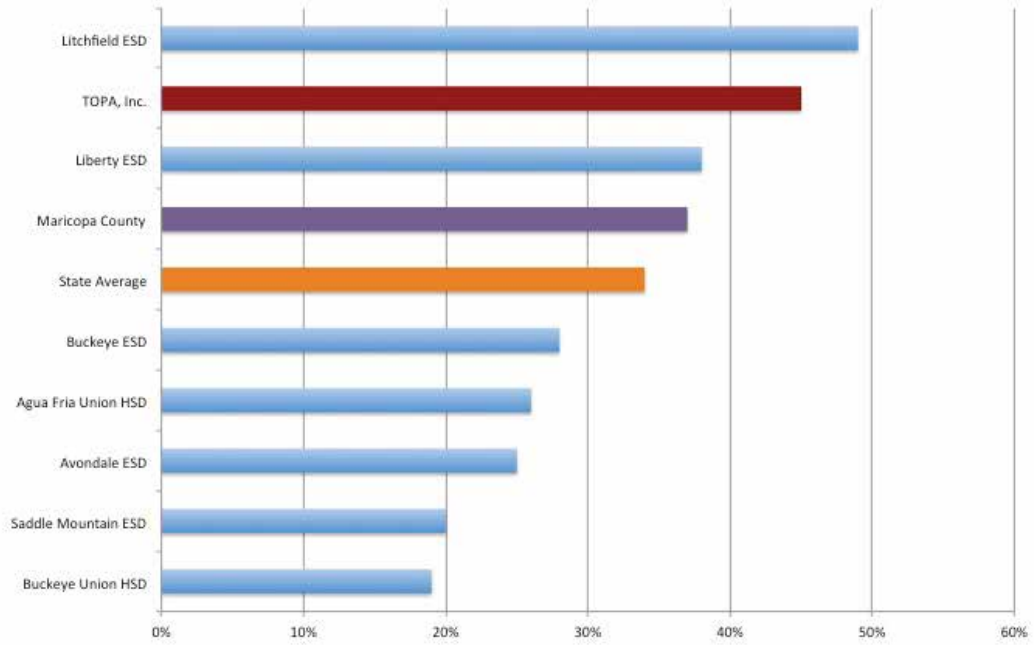

Elementary School AzMERIT ELA Percent Passing - Buckeye Area

Elementary School AzMERIT Math Percent Passing - Buckeye Area

Elementary School AzMERIT ELA Percent Passing - Goodyear Area

Elementary School AzMERIT Math Percent Passing - Goodyear Area

High School AzMERIT ELA Percent Passing - West Valley

High School AzMERIT Math Percent Passing - West Valley

West Valley District AzMERIT ELA Overall Percent Passing

West Valley District AzMERIT Math Overall Percent Passing