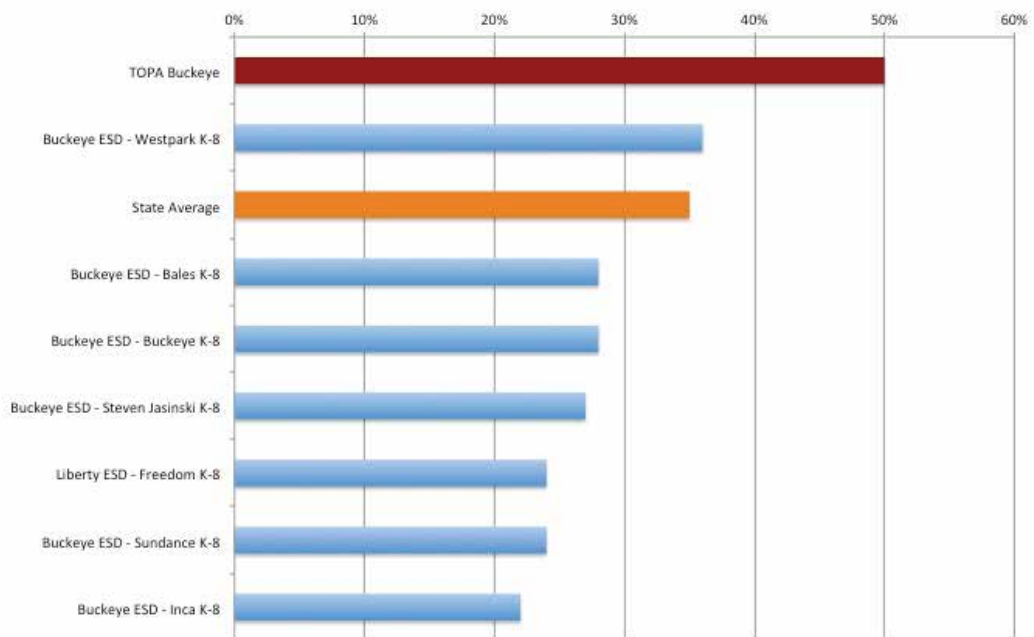

Elementary School AzMERIT ELA Percent Passing - Buckeye Area

Elementary School AzMERIT Math Percent Passing - Buckeye Area

Elementary School AzMERIT ELA Percent Passing - Goodyear Area

Elementary School AzMERIT Math Percent Passing - Goodyear Area

High School AzMERIT ELA Percent Passing - West Valley

High School AzMERIT Math Percent Passing - West Valley

West Valley District AzMERIT ELA Overall Percent Passing

West Valley District AzMERIT Math Overall Percent Passing