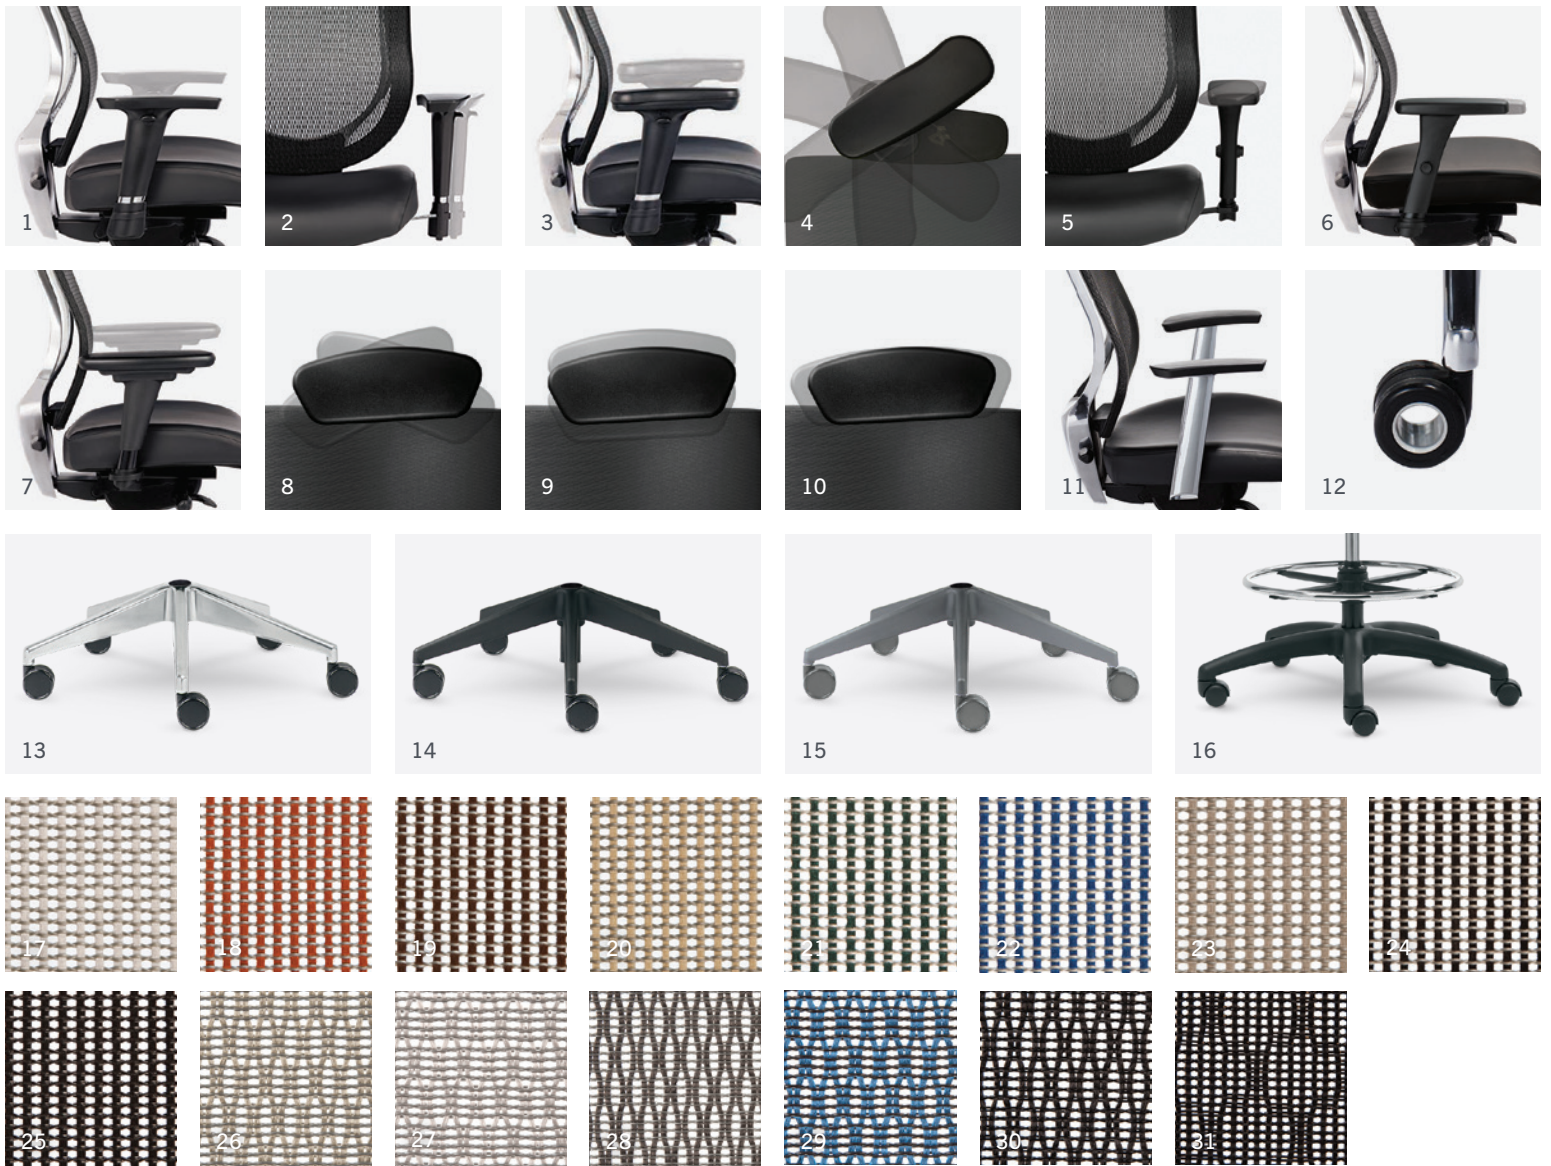

FEATURED: YOU HIGHBACK WITH BLACK FRAME, M3 MESH IN SILICA, UPHOLSTERED SEAT IN SABRINA BLACK LEATHER BY SPINNEYBECK AND OH CASTERS.

FEATURED: YOU MIDBACK WITH POLISHED ALUMINUM FRAME, M3 MESH IN EBONY, UPHOLSTERED SEAT IN SABRINA WHITE LEATHER BY SPINNEYBECK AND OH CASTERS.

We bend over backwards to design ergonomic seating that makes people feel comfortable. Over the past 30 years, we've developed a reputation for quickly adjusting to the changing needs of customers in the office, education and healthcare sectors. From our on-time guarantee, to our on-line specification tools, we're always putting your needs first. So our clients are able to sit back and rest assured that, no matter what, the people at Allseating always have their back.

Our manufacturing system conforms to the ISO 9001:2008 and 14001:2004 standards, and our warranty is the best in the industry.

OPTIONS

1 T2 ARM HEIGHT ADJUSTMENT	17 M2 MESH: ZINC
2 T2 ARM WIDTH ADJUSTMENT	18 M2 MESH: COPPER
3 TWISTER ARM HEIGHT ADJUSTMENT	19 M2 MESH: BRONZE
4 TWISTER ARM CAP PIVOT	20 M2 MESH: GOLD
5 4D ARM CAP PIVOT	21 M2 MESH: PATINA
6 4D ARM CAP SLIDES FRONT/BACK	22 M2 MESH: RHODIUM
7 MULTI-FUNCTIONAL ARM HEIGHT ADJUSTMENT	23 M2 MESH: PLATINUM
8 MULTI-FUNCTIONAL ARM ARM CAP PIVOT	24 M2 MESH: PEWTER
9 MULTI-FUNCTIONAL ARM CAP SLIDES IN/OUT	25 M3 MESH: IRON
10 MULTI-FUNCTIONAL ARM CAP SLIDES FRONT/BACK	26 M3 MESH: SANDSTONE
11 CONFERENCE ARM	27 M3 MESH: SILICA
12 OH CASTER	28 M3 MESH: DARK GREY
13 HIGH PROFILE ALUMINUM BASE	29 M3 MESH: COBALT
14 BLACK NYLON BASE	30 M3 MESH: EBONY
15 SMOKE NYLON BASE	31 M4 MESH: BLACK HONEYCOMB
16 BLACK STOOL BASE	

TORONTO
5800 Avebury Road, Unit 2
Mississauga, ON L5R 3M3

CHICAGO*
325 North Wells Street, Suite 210
Chicago, IL 60654

NEW YORK*
1140 Broadway, Suite 307
New York, NY 10001

TO LEARN MORE ABOUT YOU AND YOU TOO, VISIT ALLSEATING.COM
T 1 800 563 3502 F 1 800 272 9911