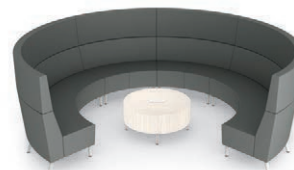

river

A quiet harbor

Bring people together in a place where ideas, insight and inspiration can be shared. River™ supports an endless array of curvilinear and rectilinear configurations with three back heights and benches. Seating and tables can be specified with power and USB outlets for mobile devices.

Power available on side of rectangular, square and half round tables

Shown above on seating

Shown above on Personal Harbor

Shown above on benching

Overall standard back height	32"/813 mm
Overall high back height	41.5"/1054 mm
Overall extended high back height	47"/1194 mm
Seat height	18"/457 mm
Seat depth	19"/483 mm
Arm height from seat	6.5"/165 mm
Arm height from floor	24.5"/622 mm

Dimensions will vary depending on model. Arm dimensions not applicable to Personal Harbor.

Tables

Round Coffee

Square Coffee

Wide Wedge End

Narrow Wedge End

Rectangular End

Half Round

Round Laptop

Square Laptop

Configure and reconfigure

RVR101
4 [7710NA] 1 [7737W4]

RVR102
8 [7714NA]

RVR103
6 [7712NA] 1 [7734W2]

RVR104
2 [7712NA] 2 [7712NAW3] 2 [7726] 1 [7734]

RVR105
3 [7711NA] 3 [7712NA] 1 [7738] 2 [7743]