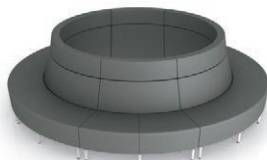

Additional information can be found on the Global [website](#).

Seating shown in Lumm Situ, Statue and Luum Situ, Phosphor.

It's in the details

Features

Standard quick connect/disconnect hardware, swivels out of sight when not in use (available on armless side and bench models only)

Power available on side of rectangular, square and half round tables

Shown above on seating

Shown above on Personal Harbor

Shown above on benching

Overall standard back height	32"/813 mm
Overall high back height	41.5"/1054 mm
Overall extended high back height	47"/1194 mm
Seat height	18"/457 mm
Seat depth	19"/483 mm
Arm height from seat	6.5"/165 mm
Arm height from floor	24.5"/622 mm

Dimensions will vary depending on model. Arm dimensions not applicable to Personal Harbor.

Tables

Round Coffee

Square Coffee

Wide Wedge End

Narrow Wedge End

Rectangular End

Half Round

Round Laptop

Square Laptop

Configure and reconfigure

RVR101
4 [7710NA] 1 [7737W4]

RVR102
8 [7714NA]

RVR103
6 [7712NA] 1 [7734W2]

RVR104
2 [7712NA] 2 [7712NAW3] 2 [7726] 1 [7734]

RVR105
3 [7711NA] 3 [7712NA] 1 [7738] 2 [7743]