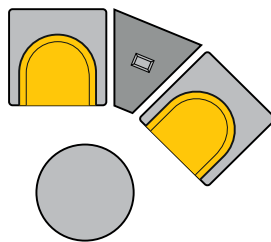

cuadro

LOUNGE

artopex®
the art and the purpose

CUADRO

Cuadro is the building block for your next design. Use it individually or shape lounge space in three dimensions with 30" geometric cube chairs that are square for design, yet round for comfort, square ottomans and table for linear designs as well as angled tables for non-linear layout possibilities. Create permanent installations with metal legs or moveable collaborative configurations with casters. The integrated power access ensures constant connection. Choose the possibility of two-tone upholstery and table accent color for design depth and visual impact.