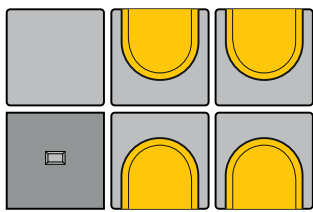

cuadro

LOUNGE

artopex®
the art and the purpose

CUADRO

Cuadro is the building block for your next design. Use it individually or shape lounge space in three dimensions with 30" geometric cube chairs that are square for design, yet round for comfort, square ottomans and table for linear designs as well as angled tables for non-linear layout possibilities. Create permanent installations with metal legs or moveable collaborative configurations with casters. The integrated power access ensures constant connection. Choose the possibility of two-tone upholstery and table accent color for design depth and visual impact.