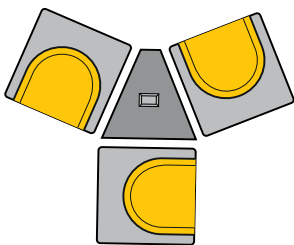

cuadro

LOUNGE

artopex®
the art and the purpose

CUADRO

Cuadro is the building block for your next design. Use it individually or shape lounge space in three dimensions with 30" geometric cube chairs that are square for design, yet round for comfort, square ottomans and table for linear designs as well as angled tables for non-linear layout possibilities. Create permanent installations with metal legs or moveable collaborative configurations with casters. The integrated power access ensures constant connection. Choose the possibility of two-tone upholstery and table accent color for design depth and visual impact.