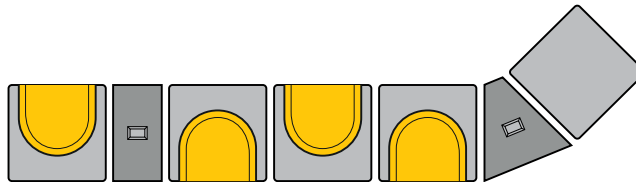

cuadro

LOUNGE

artopex®
the art and the purpose

CUADRO

Cuadro is the building block for your next design. Use it individually or shape lounge space in three dimensions with 30" geometric cube chairs that are square for design, yet round for comfort, square ottomans and table for linear designs as well as angled tables for non-linear layout possibilities. Create permanent installations with metal legs or moveable collaborative configurations with casters. The integrated power access ensures constant connection. Choose the possibility of two-tone upholstery and table accent color for design depth and visual impact.