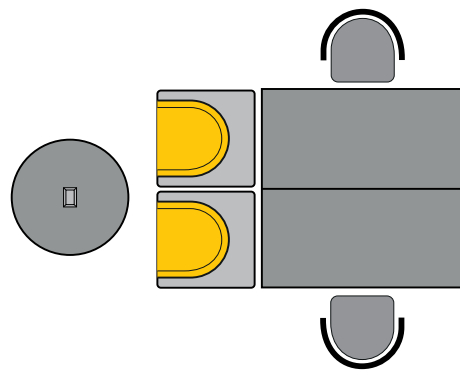

cuadro

LOUNGE

artopex®
the art and the purpose

CUADRO

Cuadro is the building block for your next design. Use it individually or shape lounge space in three dimensions with 30" geometric cube chairs that are square for design, yet round for comfort, square ottomans and table for linear designs as well as angled tables for non-linear layout possibilities. Create permanent installations with metal legs or moveable collaborative configurations with casters. The integrated power access ensures constant connection. Choose the possibility of two-tone upholstery and table accent color for design depth and visual impact.