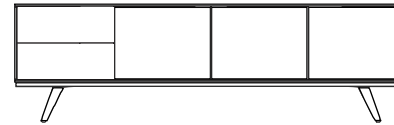

ROUILLARD

ZETTI
CREDENZA

2020

ZETTI CREDENZA

The Zetti credenza is a unique and elegant storage solution. Clean lines set off its minimalist design, while contrasting or monochrome colors make it an easy match for your conference room or any of the Zetti tables. Specifically designed to accommodate open spaces, use this piece to store personal items or office supplies. Its' slanted legs give the Zetti Credenza lightness while the multiple configurations of doors, shelves, drawers and openings are designed to accommodate any need.

ROUILLARD

ZETTI CREDENZA

CZ4P
H 29" D 20" W 80-96"

CZ2T1N1N
H 26" D 20" W 60-72"

CZ2T3P
H 29" D 20" W 80-96"

ROUILLARD

Legs Finish

Natural