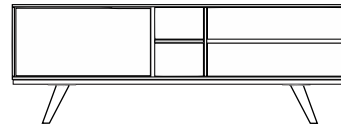

ROUILLARD

ZETTI
CREDENZA

2020

ZETTI CREDENZA

The Zetti credenza is a unique and elegant storage solution. Clean lines set off its minimalist design, while contrasting or monochrome colors make it an easy match for your conference room or any of the Zetti tables. Specifically designed to accommodate open spaces, use this piece to store personal items or office supplies. Its' slanted legs give the Zetti Credenza lightness while the multiple configurations of doors, shelves, drawers and openings are designed to accommodate any need.

ROUILLARD

ZETTI CREDENZA

CZ4P
H 29" D 20" W 80-96"

CZ2T1N1N
H 26" D 20" W 60-72"

CZ2T3P
H 29" D 20" W 80-96"

ROUILLARD

Legs Finish

Natural