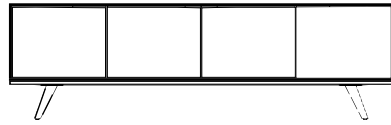

ROUILLARD

ZETTI
CREDENZA

2020

ZETTI CREDENZA

The Zetti credenza is a unique and elegant storage solution. Clean lines set off its minimalist design, while contrasting or monochrome colors make it an easy match for your conference room or any of the Zetti tables. Specifically designed to accommodate open spaces, use this piece to store personal items or office supplies. Its' slanted legs give the Zetti Credenza lightness while the multiple configurations of doors, shelves, drawers and openings are designed to accommodate any need.

ROUILLARD

ZETTI CREDENZA

CZ4P
H 29" D 20" W 80-96"

CZ2T1N1N
H 26" D 20" W 60-72"

CZ2T3P
H 29" D 20" W 80-96"

ROUILLARD

Legs Finish

Natural