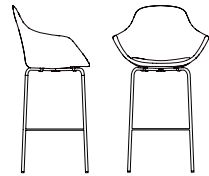

ELY

ROUILLARD

ELY

The Ely collection is made up of timeless chairs and stools that provides comfort all around. Its elegant, wrapped curves and optional solid wood or metal base, are perfect for waiting room lounges, conference rooms, and collaborative spaces. The Ely collection is an affordable option that will stand the test of time as your workplace evolves.

ROUILLARD

LY25AC

ROUILLARD

LYEB20C

ELY

LY40

BW 18" SW 18" BH 15.5"
SH 18-22.5" SD 15"

LY43

BW 18" SW 18" BH 15.5"
SH 18.25" SD 15"

LY44

BW 18" SW 18" BH 15.5"
SH 18" SD 15"

LY72

BW 18" SW 18" BH 15.5"
SH 18" SD 15"

ROUILLARD

LY20

BW 18" SW 18" BH 15.5"
SH 18" SD 15"

LY25

BW 18" SW 18" BH 15,5"
SH 30" SD 15"

Wooden base

Shells

Natural

Light Walnut

Walnut

Black