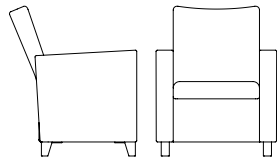

ROUILLARD

2020

CAMPUS

CP11-J-D-I

CAMPUS

When it comes to the Campus collection, comfort is key. This grouping brings softness and humanity to waiting rooms with its sturdy arms, curved backs and comfortable seating. In educational environments, the Campus line offers upright seating for optimal concentration, or to unwind and chill if desired. Perfect for busy public spaces and medical facilities, the durable Campus collection can take on any workspace. Versatile with its optional tablet arm and shelving tucked underneath, there's no reason not to make the most of these work areas!

ROUILLARD

CP15P-CP25P

ROUILLARD

P.J. HANDLE

CAMPUS

CP11/13/15
BW 21" SW 21" BH 16"
SH 17.5" SD 20"

CP25
BW 42" SW 42" BH 16"
SH 17.5" SD 20"

ROUILLARD