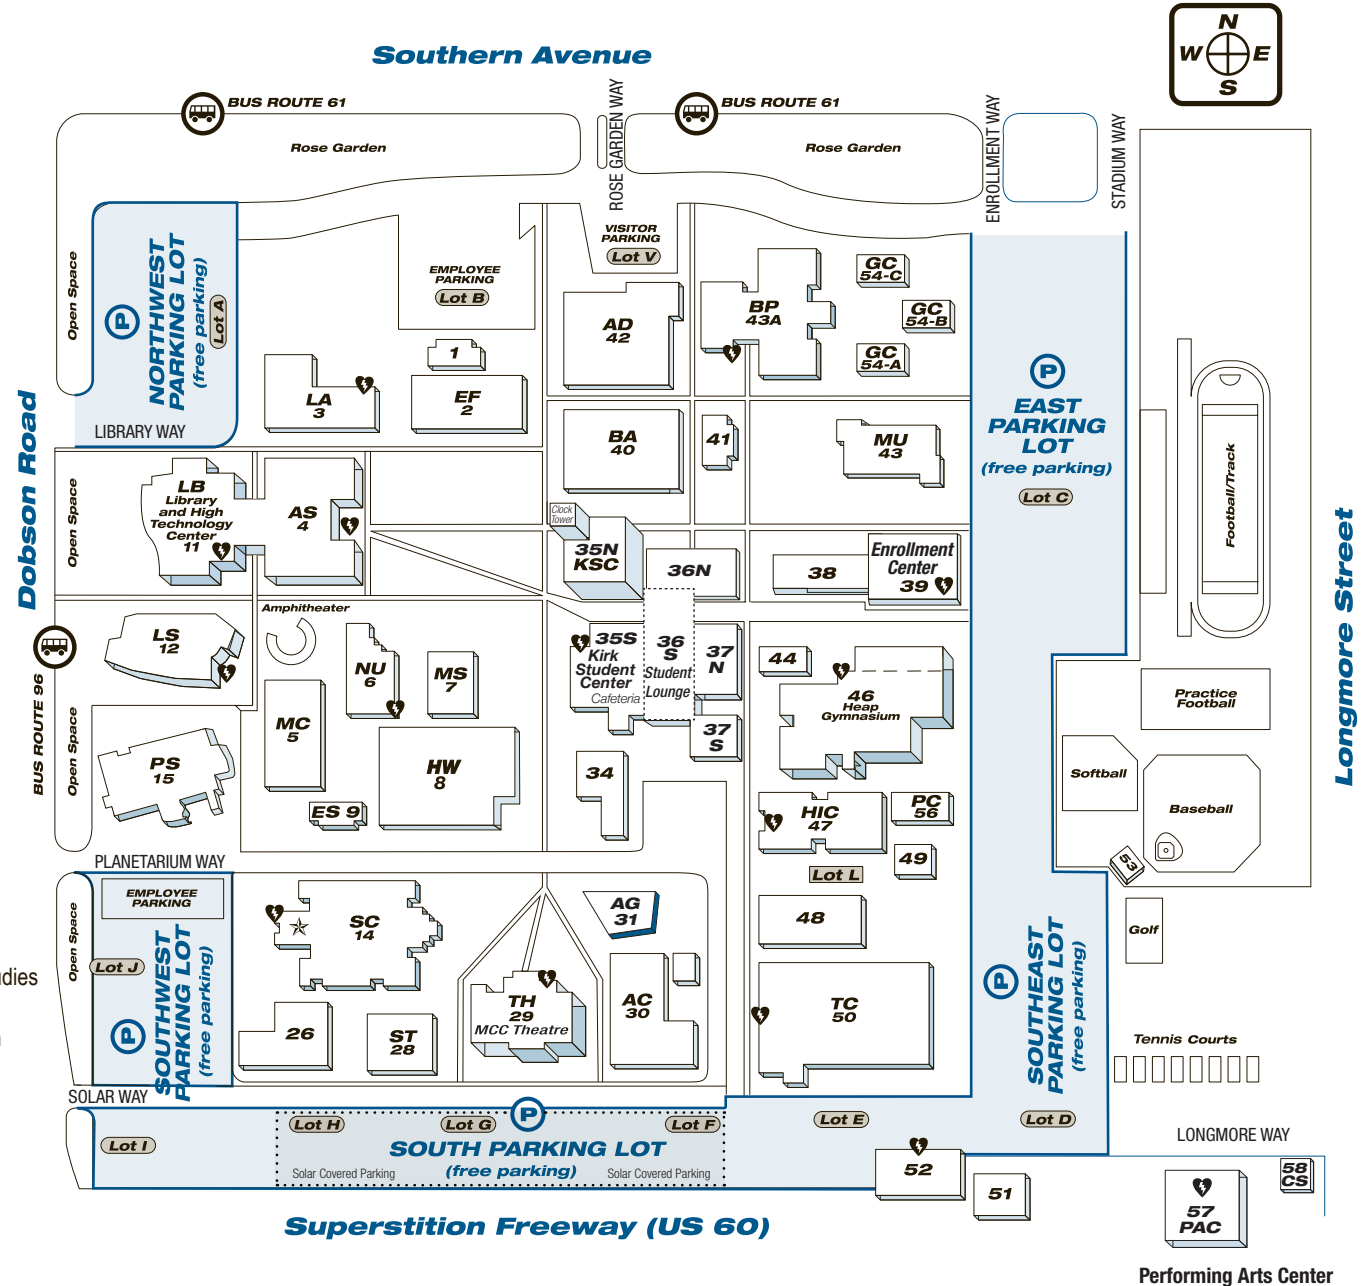

Campus MAP

MESA COMMUNITY COLLEGE
A MARICOPA COMMUNITY COLLEGE

1833 W. Southern Avenue
Mesa, Arizona 85202
480-461-7000
www.mesacc.edu

♥ Automatic External Defibrillator (AED)

★ College Police

Download the campus map at mesacc.edu/map