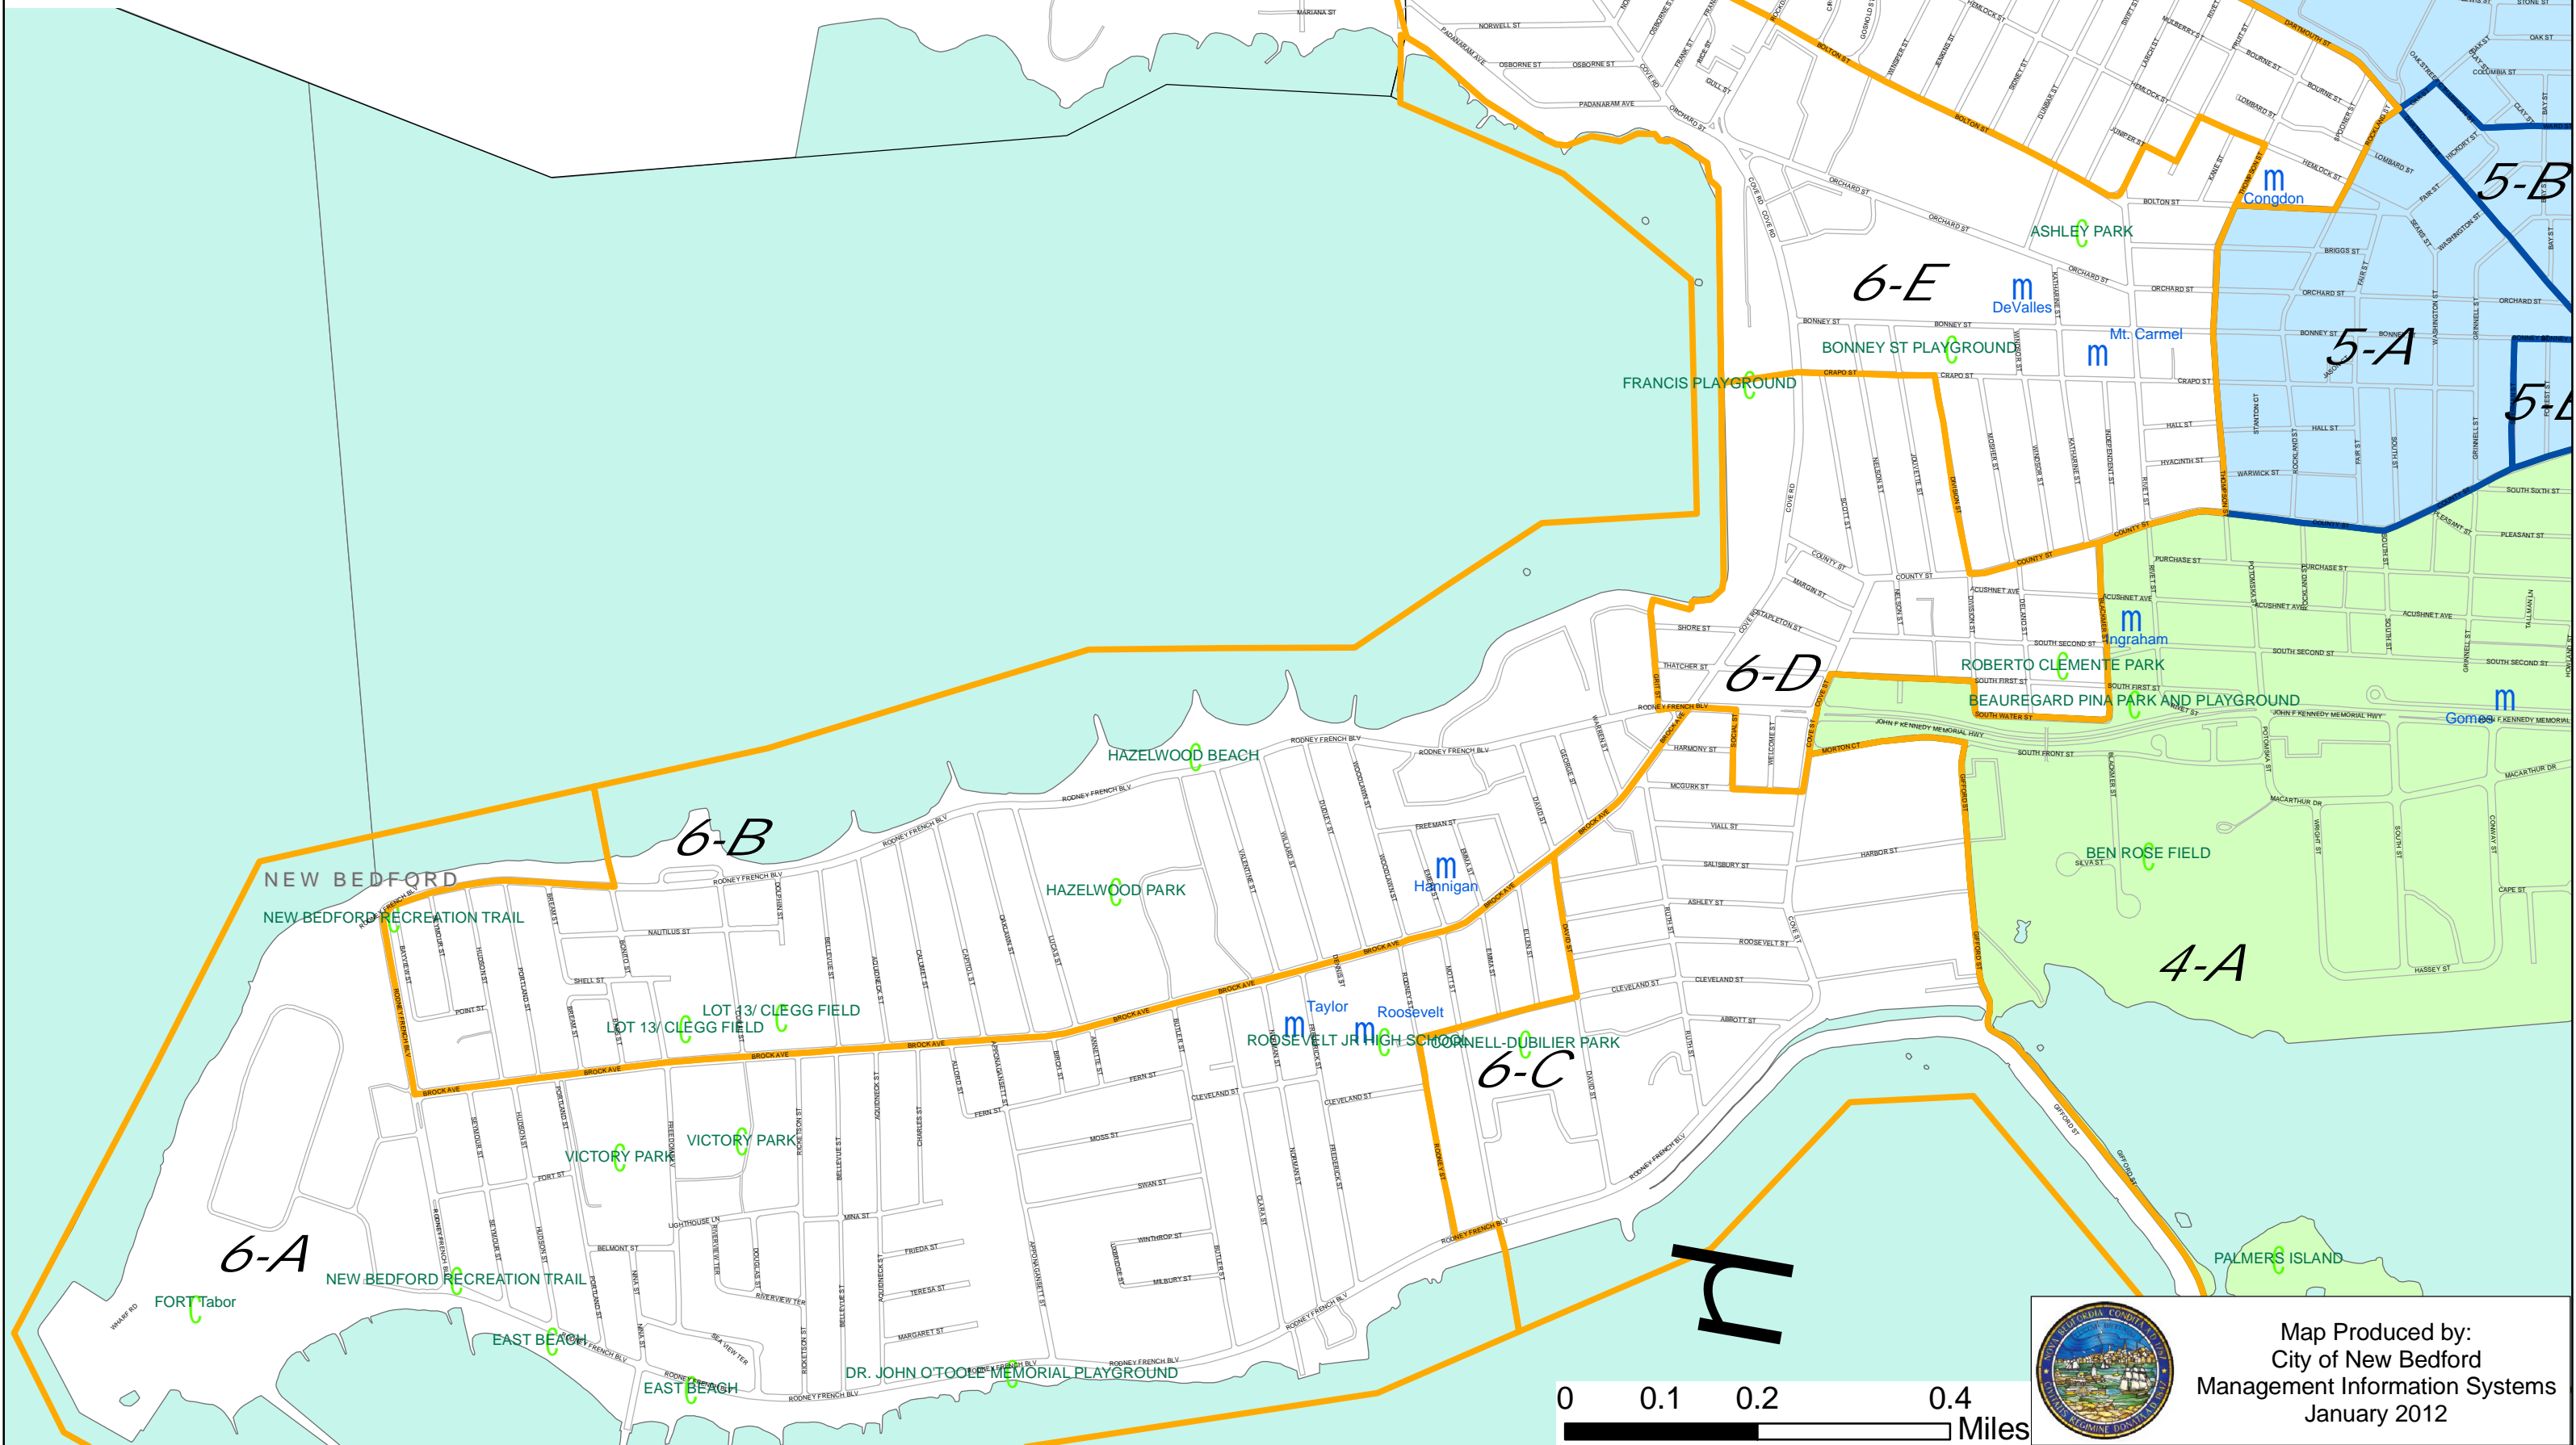

# City of New Bedford 2012 Ward 6 Map

Map Produced by:  
City of New Bedford  
Management Information Systems  
January 2012