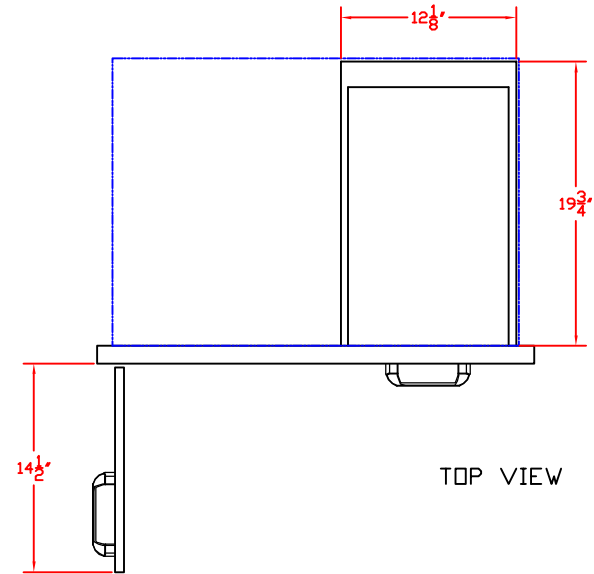

05/15/12

LYNX 30 IN. STORAGE ACCESSORY  
MODEL LSA530  
W/ DIMENSIONS

ISLAND CUTOUT  
IN BLUE

SIDE VIEW

TOP VIEW

FRONT VIEW

05/15/12

LYNX 30 IN. STORAGE ACCESSORY  
MODEL LSA530  
ISLAND CUTOUT

ISLAND CUTOUT  
IN BLUE

TOP VIEW

SIDE VIEW

FRONT VIEW