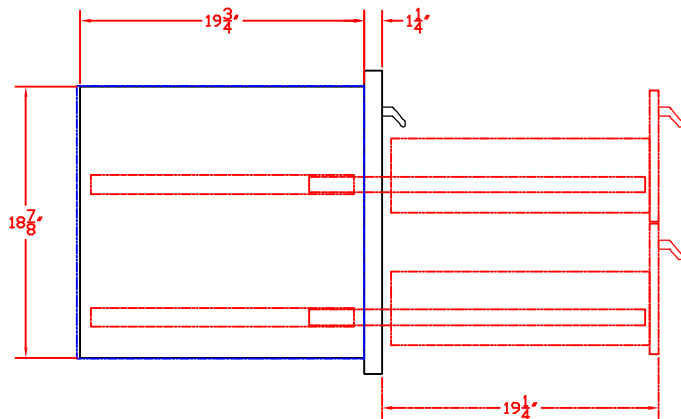

05/15/12

LYNX 30 IN. STORAGE ACCESSORY  
MODEL LSA530  
W/ DIMENSIONS

ISLAND CUTOUT  
IN BLUE

SIDE VIEW

TOP VIEW

FRONT VIEW

05/15/12

LYNX 30 IN. STORAGE ACCESSORY  
MODEL LSA530  
ISLAND CUTOUT

ISLAND CUTOUT  
IN BLUE

TOP VIEW

SIDE VIEW

FRONT VIEW