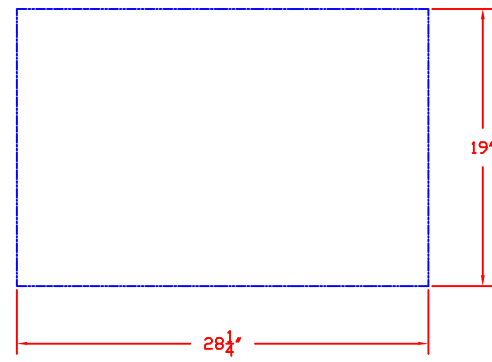

05/15/12

LYNX 30 IN. STORAGE ACCESSORY  
MODEL LSA530  
W/ DIMENSIONS

ISLAND CUTOUT  
IN BLUE

SIDE VIEW

TOP VIEW

FRONT VIEW

05/15/12

LYNX 30 IN. STORAGE ACCESSORY  
MODEL LSA530  
ISLAND CUTOUT

ISLAND CUTOUT  
IN BLUE

TOP VIEW

SIDE VIEW

FRONT VIEW