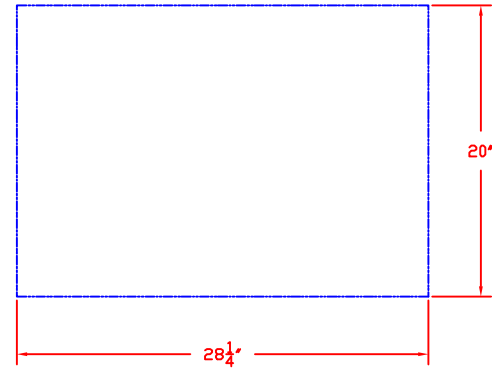

05/15/12

LYNX 30 IN. STORAGE ACCESSORY  
MODEL LSA530  
W/ DIMENSIONS

ISLAND CUTOUT  
IN BLUE

SIDE VIEW

TOP VIEW

FRONT VIEW

05/15/12

LYNX 30 IN. STORAGE ACCESSORY  
MODEL LSA530  
ISLAND CUTOUT

ISLAND CUTOUT  
IN BLUE

TOP VIEW

SIDE VIEW

FRONT VIEW