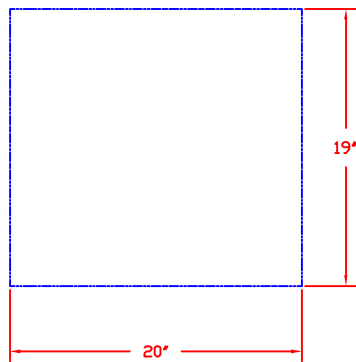

05/15/12

LYNX 30 IN. STORAGE ACCESSORY  
MODEL LSA530  
W/ DIMENSIONS

ISLAND CUTOUT  
IN BLUE

SIDE VIEW

TOP VIEW

FRONT VIEW

05/15/12

LYNX 30 IN. STORAGE ACCESSORY  
MODEL LSA530  
ISLAND CUTOUT

ISLAND CUTOUT  
IN BLUE

TOP VIEW

SIDE VIEW

FRONT VIEW