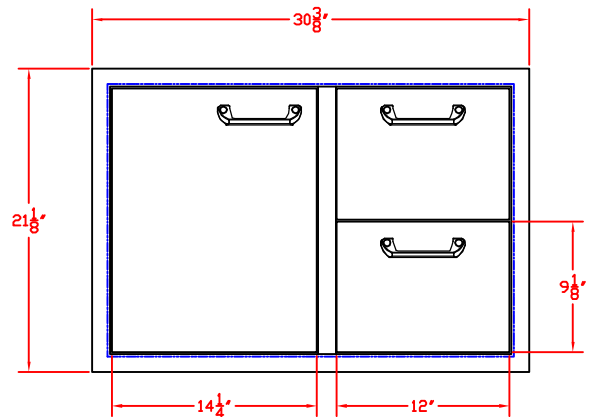

05/15/12

LYNX 30 IN. STORAGE ACCESSORY  
MODEL LSA530  
W/ DIMENSIONS

ISLAND CUTOUT  
IN BLUE

SIDE VIEW

TOP VIEW

FRONT VIEW

05/15/12

LYNX 30 IN. STORAGE ACCESSORY  
MODEL LSA530  
ISLAND CUTOUT

ISLAND CUTOUT  
IN BLUE

TOP VIEW

SIDE VIEW

FRONT VIEW