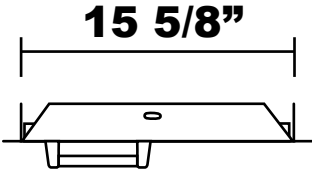

Vertical Door w/ Towel Rack

Top View

Front View

Side View

**CUTOUT DIMENSIONS:
15 3/4" x 19 3/8"**