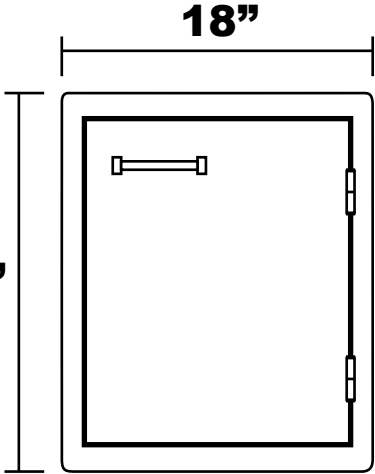

Vertical Door w/ Towel Rack

Top View

Front View

Side View

**CUTOUT DIMENSIONS:
15 3/4" x 19 3/8"**