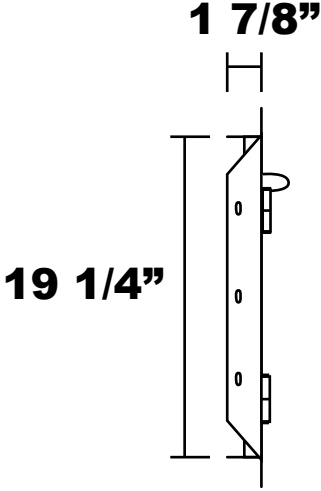

Vertical Door w/ Towel Rack

Top View

Front View

Side View

**CUTOUT DIMENSIONS:
15 3/4" x 19 3/8"**