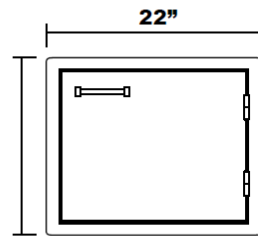

Horizontal Door

Top View

Front View

Side View

**CUTOUT DIMENSIONS:
19 3/8" x 15 3/4"**