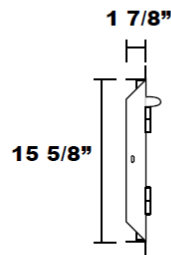

Horizontal Door

Top View

Front View

Side View

**CUTOUT DIMENSIONS:
19 3/8" x 15 3/4"**