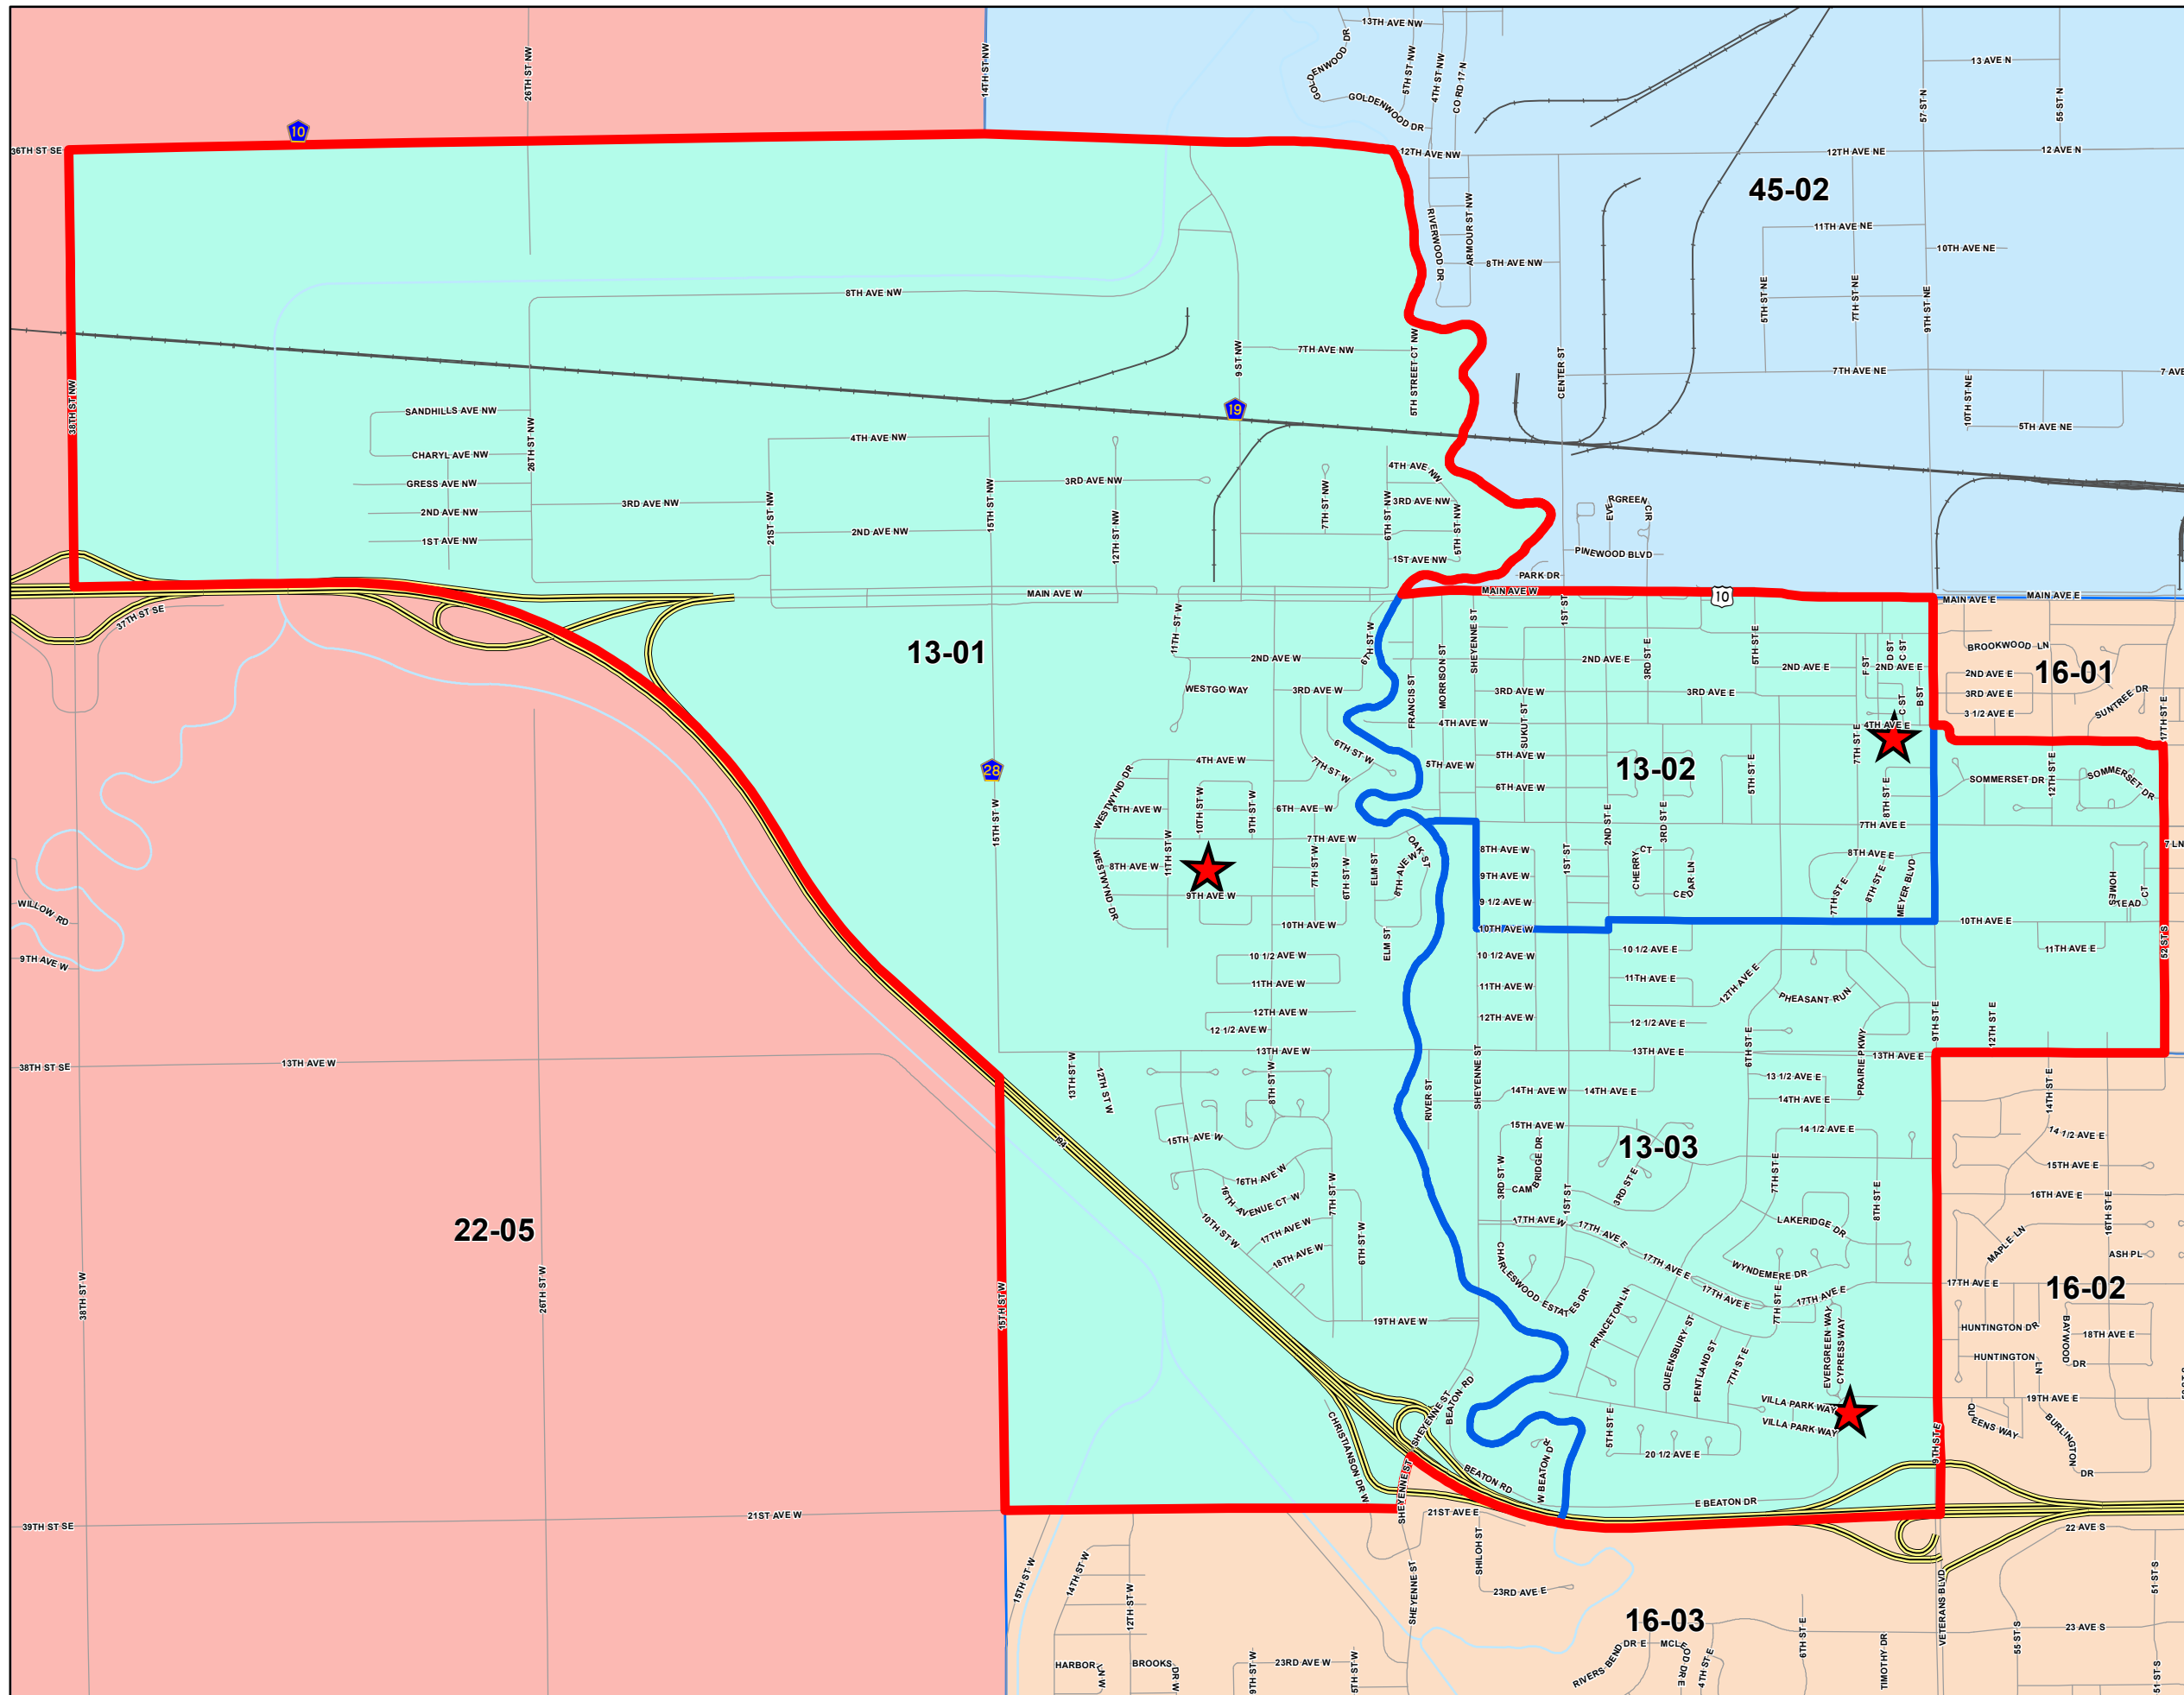

Legislative District 13

Cass County, ND

Precincts: 13-01 13-02 13-03

District:

Polling Site	11	25
Roads	13	27
Interstate	16	41
River	20	44
Railroad	21	45
Precincts	22	46
	24	

DISCLAIMER: This map is made available as a public service. Maps and data are to be used for reference purposes only and Cass County, ND, is not responsible for any inaccuracies herein contained. No responsibility is assumed for damages or other liabilities due to the accuracy, availability, use, or misuse of the information herein provided.