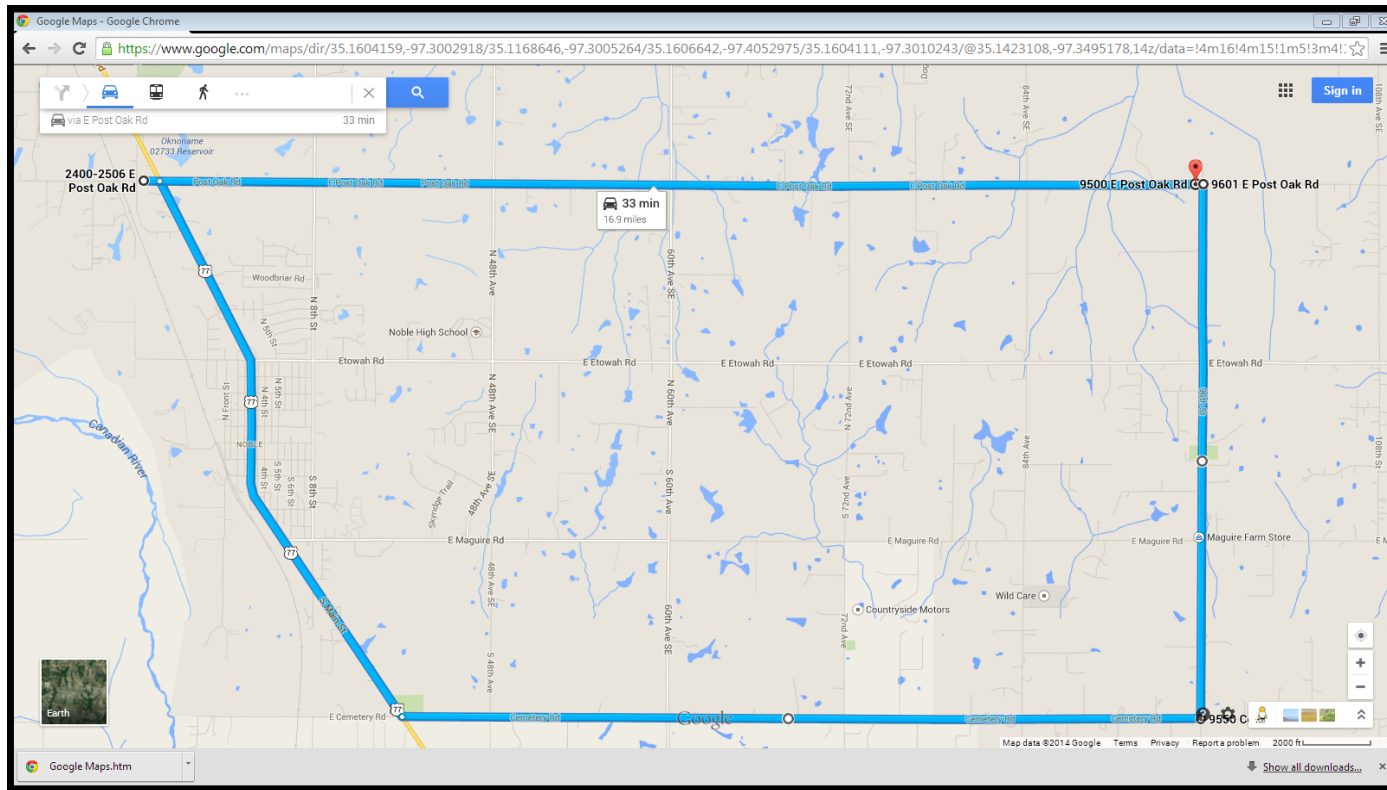

FBC NOBLE FOOD CLOSET

Open Mondays from 1:30PM – 3PM

Bring ID and piece of mail with current address.

ADDRESS BOUNDARIES INCLUDE THE FOLLOWING:

POST OAK RD. to the NORTH, 96TH ST. to the EAST, & CEMETERY RD. to the SOUTH.

Food closets for other areas not in our Boundaries: Slaughterville Baptist Church HWY 77 – 872-5576,

Lexington First Baptist Church- 527-6758

For addresses East of 96th ST: Twelve Corners Baptist Church – 899-4624