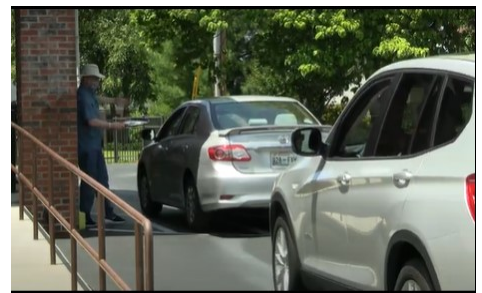

Join us in the parking lot for worship this week. The service will begin at 10AM and will last about 30 minutes. Then, for those who wish to participate, 'contactless' drive thru communion will be offered.

As you approach the church, tune your FM radio to 99.7. Beginning about 9:45AM there will be a broadcast with more detailed instructions on parking, the service, the communion, etc. That information will repeat until time for the service. Basically park in the main lot, facing the building, but please do not park in the few spaces directly along the sidewalk by the sign. You may also park in the grassy lot across Broad Street from the sign.

The service will be heard on that same frequency (99.7) beginning at 10AM. At the conclusion, Holy Communion will be offered, with cars routed from the Broad Street entrance by the sign toward the playground. Stop by the Gathering Room doors and Pastor will extend a tray to the driver with enough communion (wafers and wine in individual glasses) for each person in the car. The driver will distribute communion to passengers. Pastor will be wearing gloves and mask, and the napkin under the elements will be discarded each time in case the communicant touches the napkin. When finished communing, turn right toward the Urology building and exit by that building. Music will be playing on our station throughout the Holy Communion process.

With drive-thru Holy Communion after brief service.

All are welcome.

Remember, 10AM service, FM 99.7, "WHTL"!