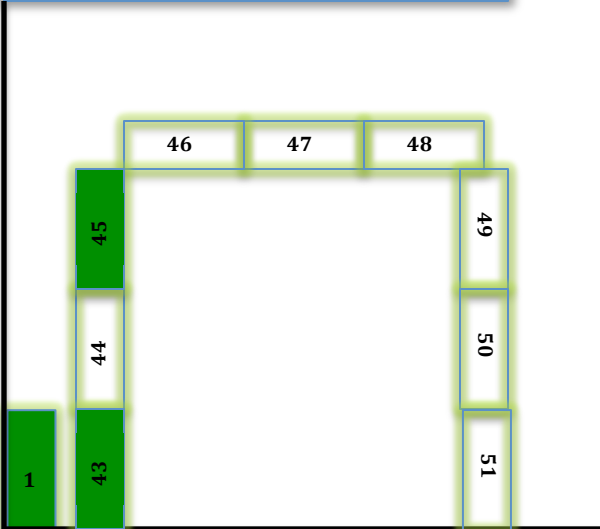

Christ Church Episcopal

South Broadway