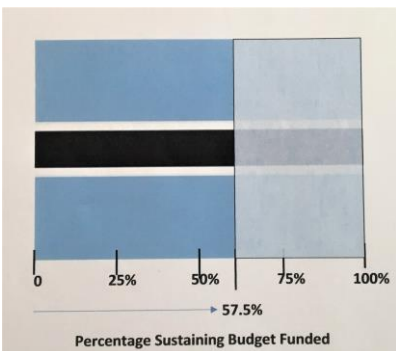

We are currently funded at 57.5% in our sustaining budget! To be fully funded, we need only 33 partners giving \$100 per month. Is God

asking you to partner with us to fulfill the Great Commission?

Commitment to Prayer