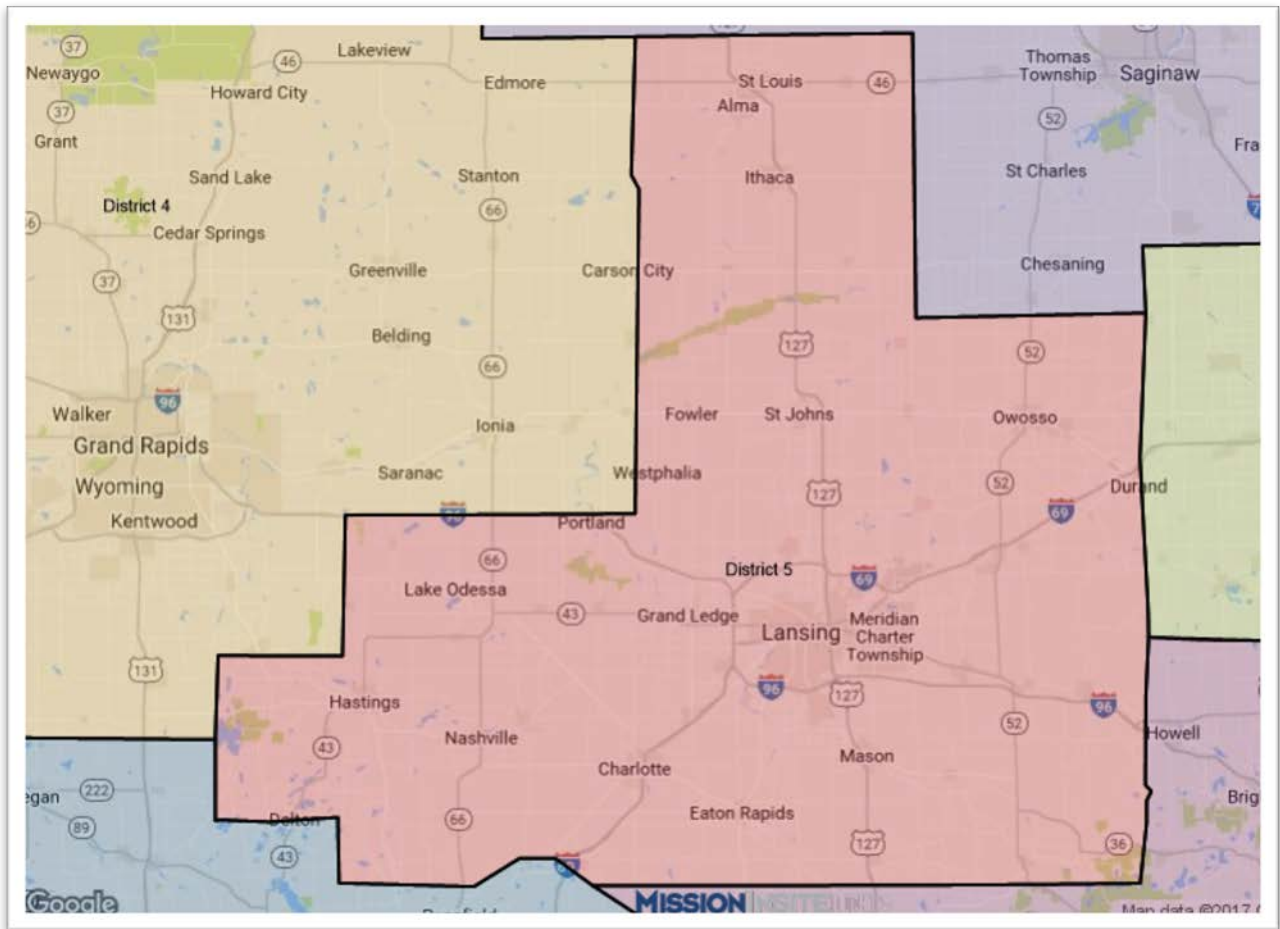

District 5

Central Lower Peninsula

**The district lines on this map are approximated. Please refer to the list of churches for exact district boundary information.*

District 5 encompasses 89 United Methodist churches and 16 multi-point charges. The new district includes congregations from the existing Ann Arbor, Crossroads, Heartland, and Lansing districts. Still to be determined is the name of the new district and the location of the district office. If you have a name idea for this district and/or other districts, please share that with your current District Superintendent. The new district will be operational on July 1, 2018.