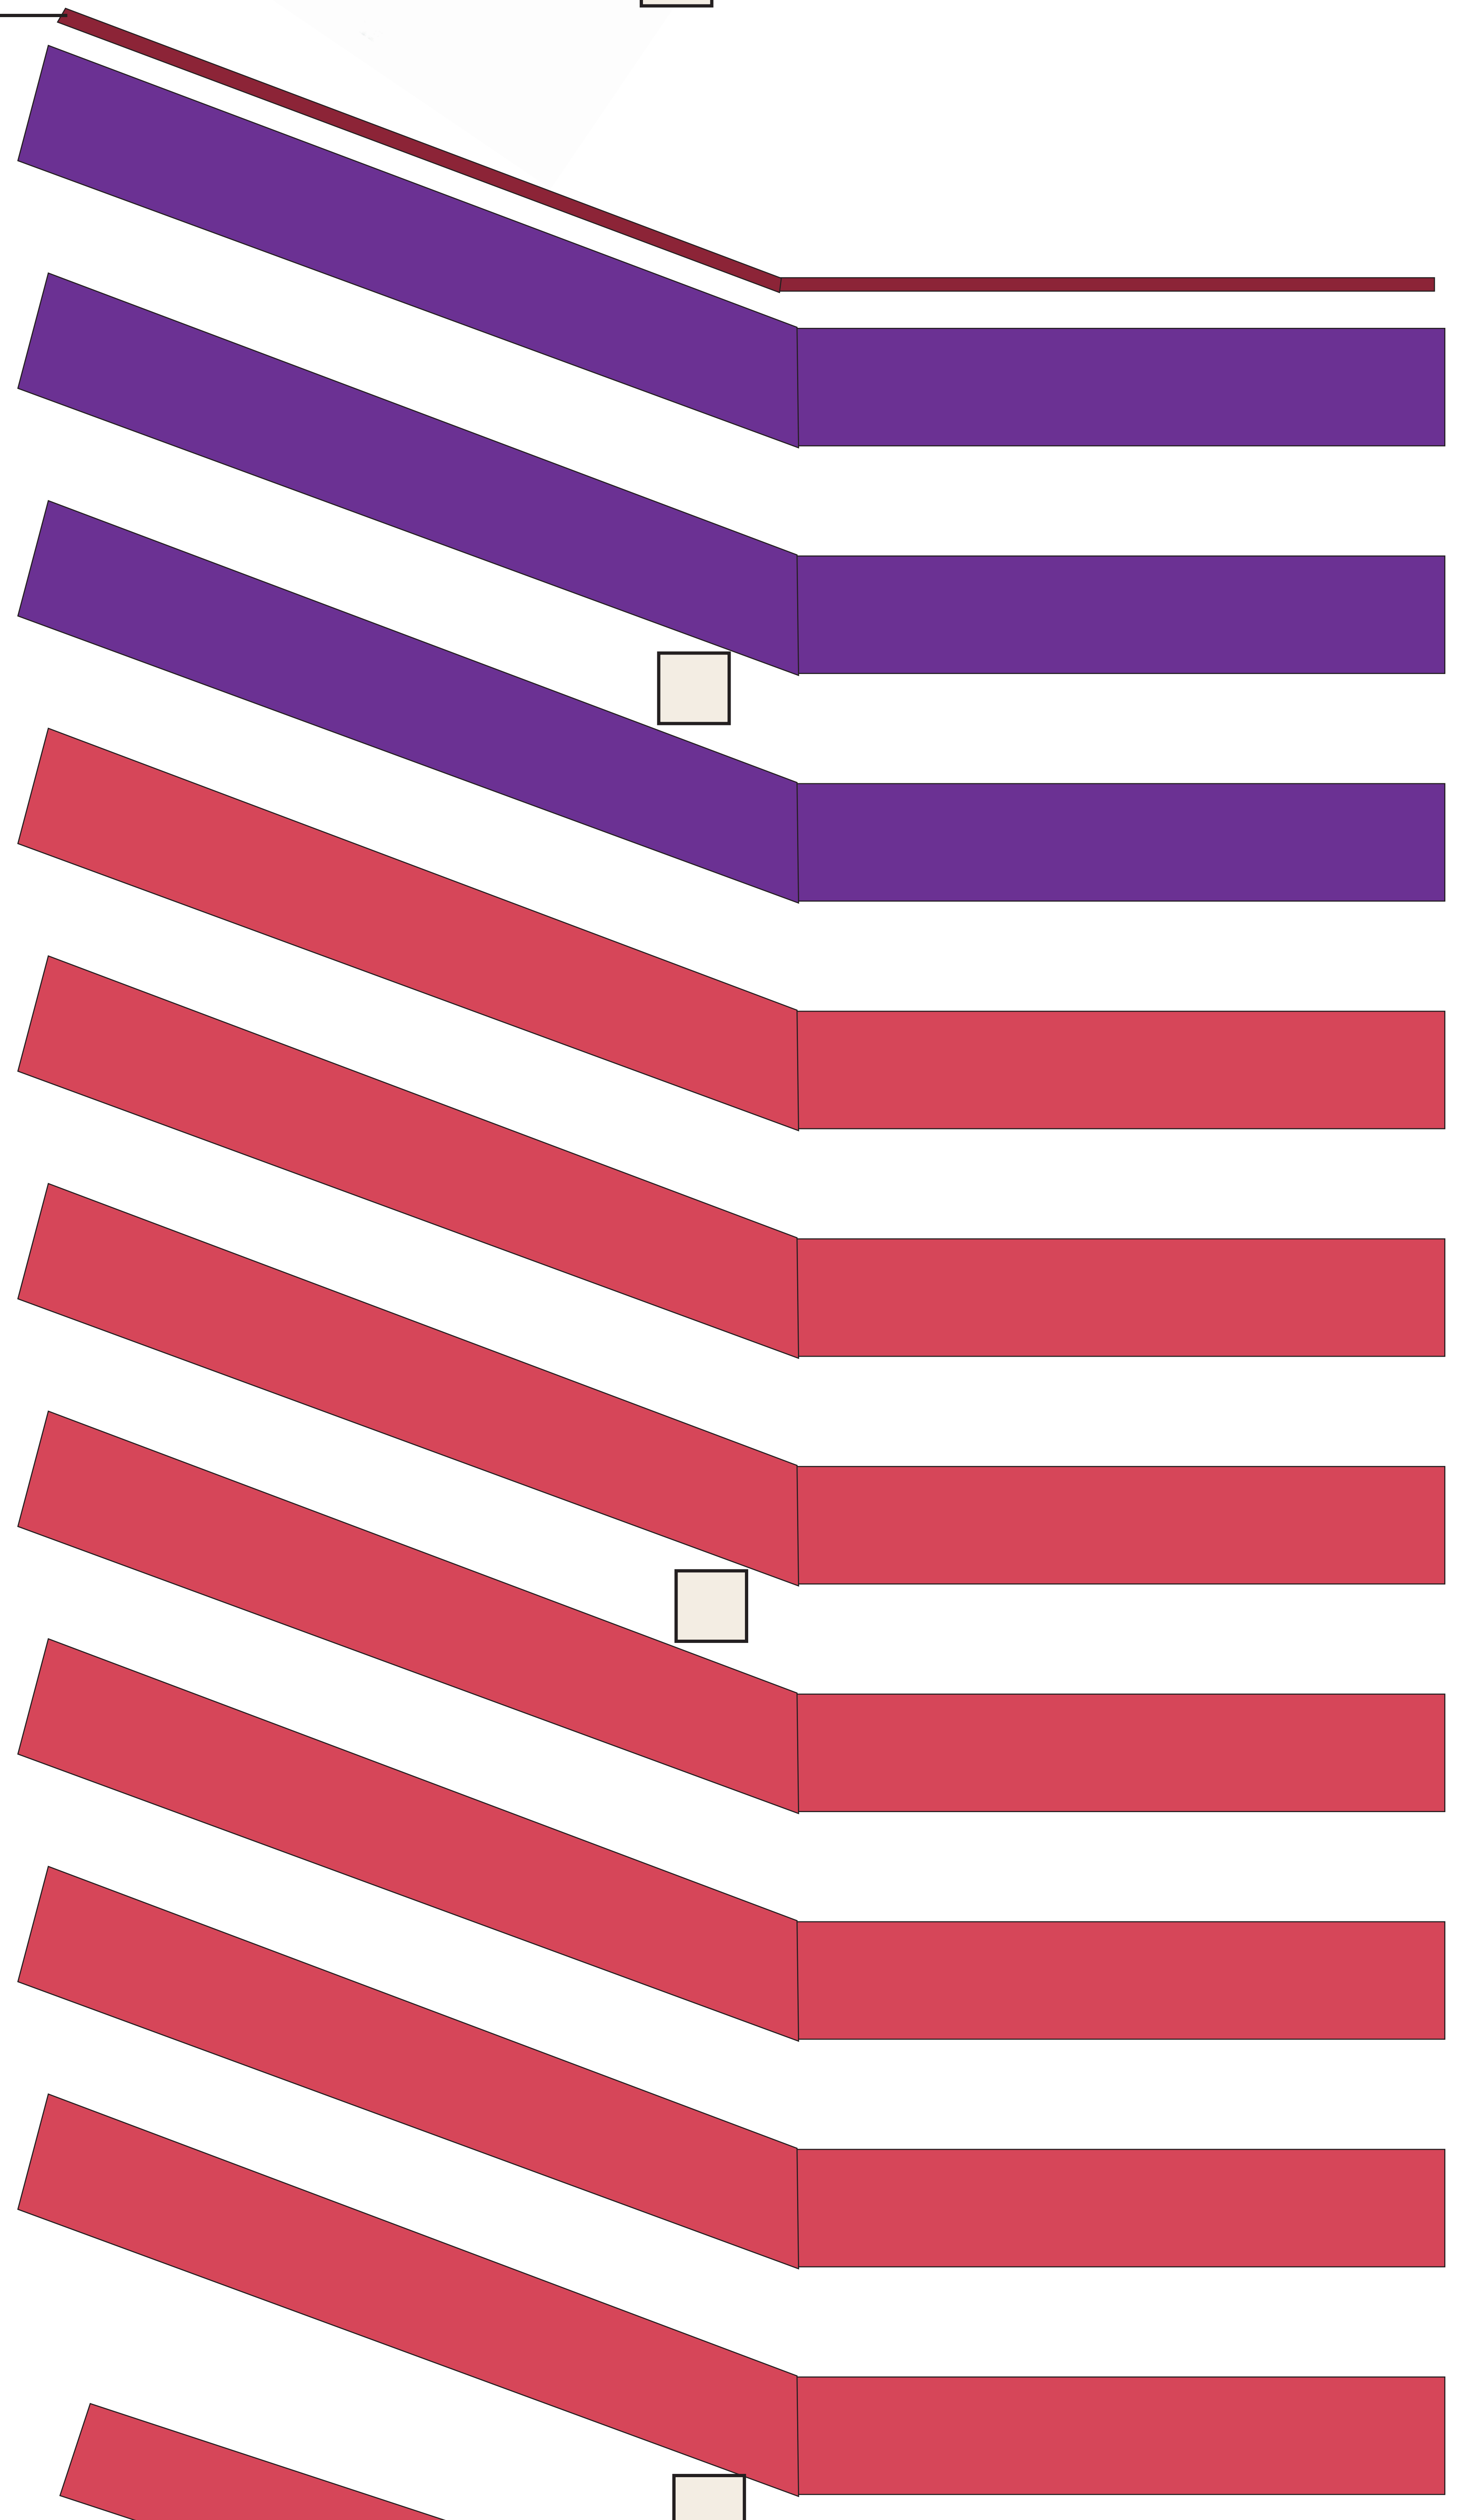

ORGAN

10 Pews each side, Seating: 10 each
Total Main Floor Seating: 228
Premium: 60
Choice: 168

MAIN FLOOR FRONT

■ Pillar

Movable bench: Seats: 4

Movable bench: Seats: 4

Bench: Seats: 11

Bench: Seats: 5

Door

Double Doors

Door