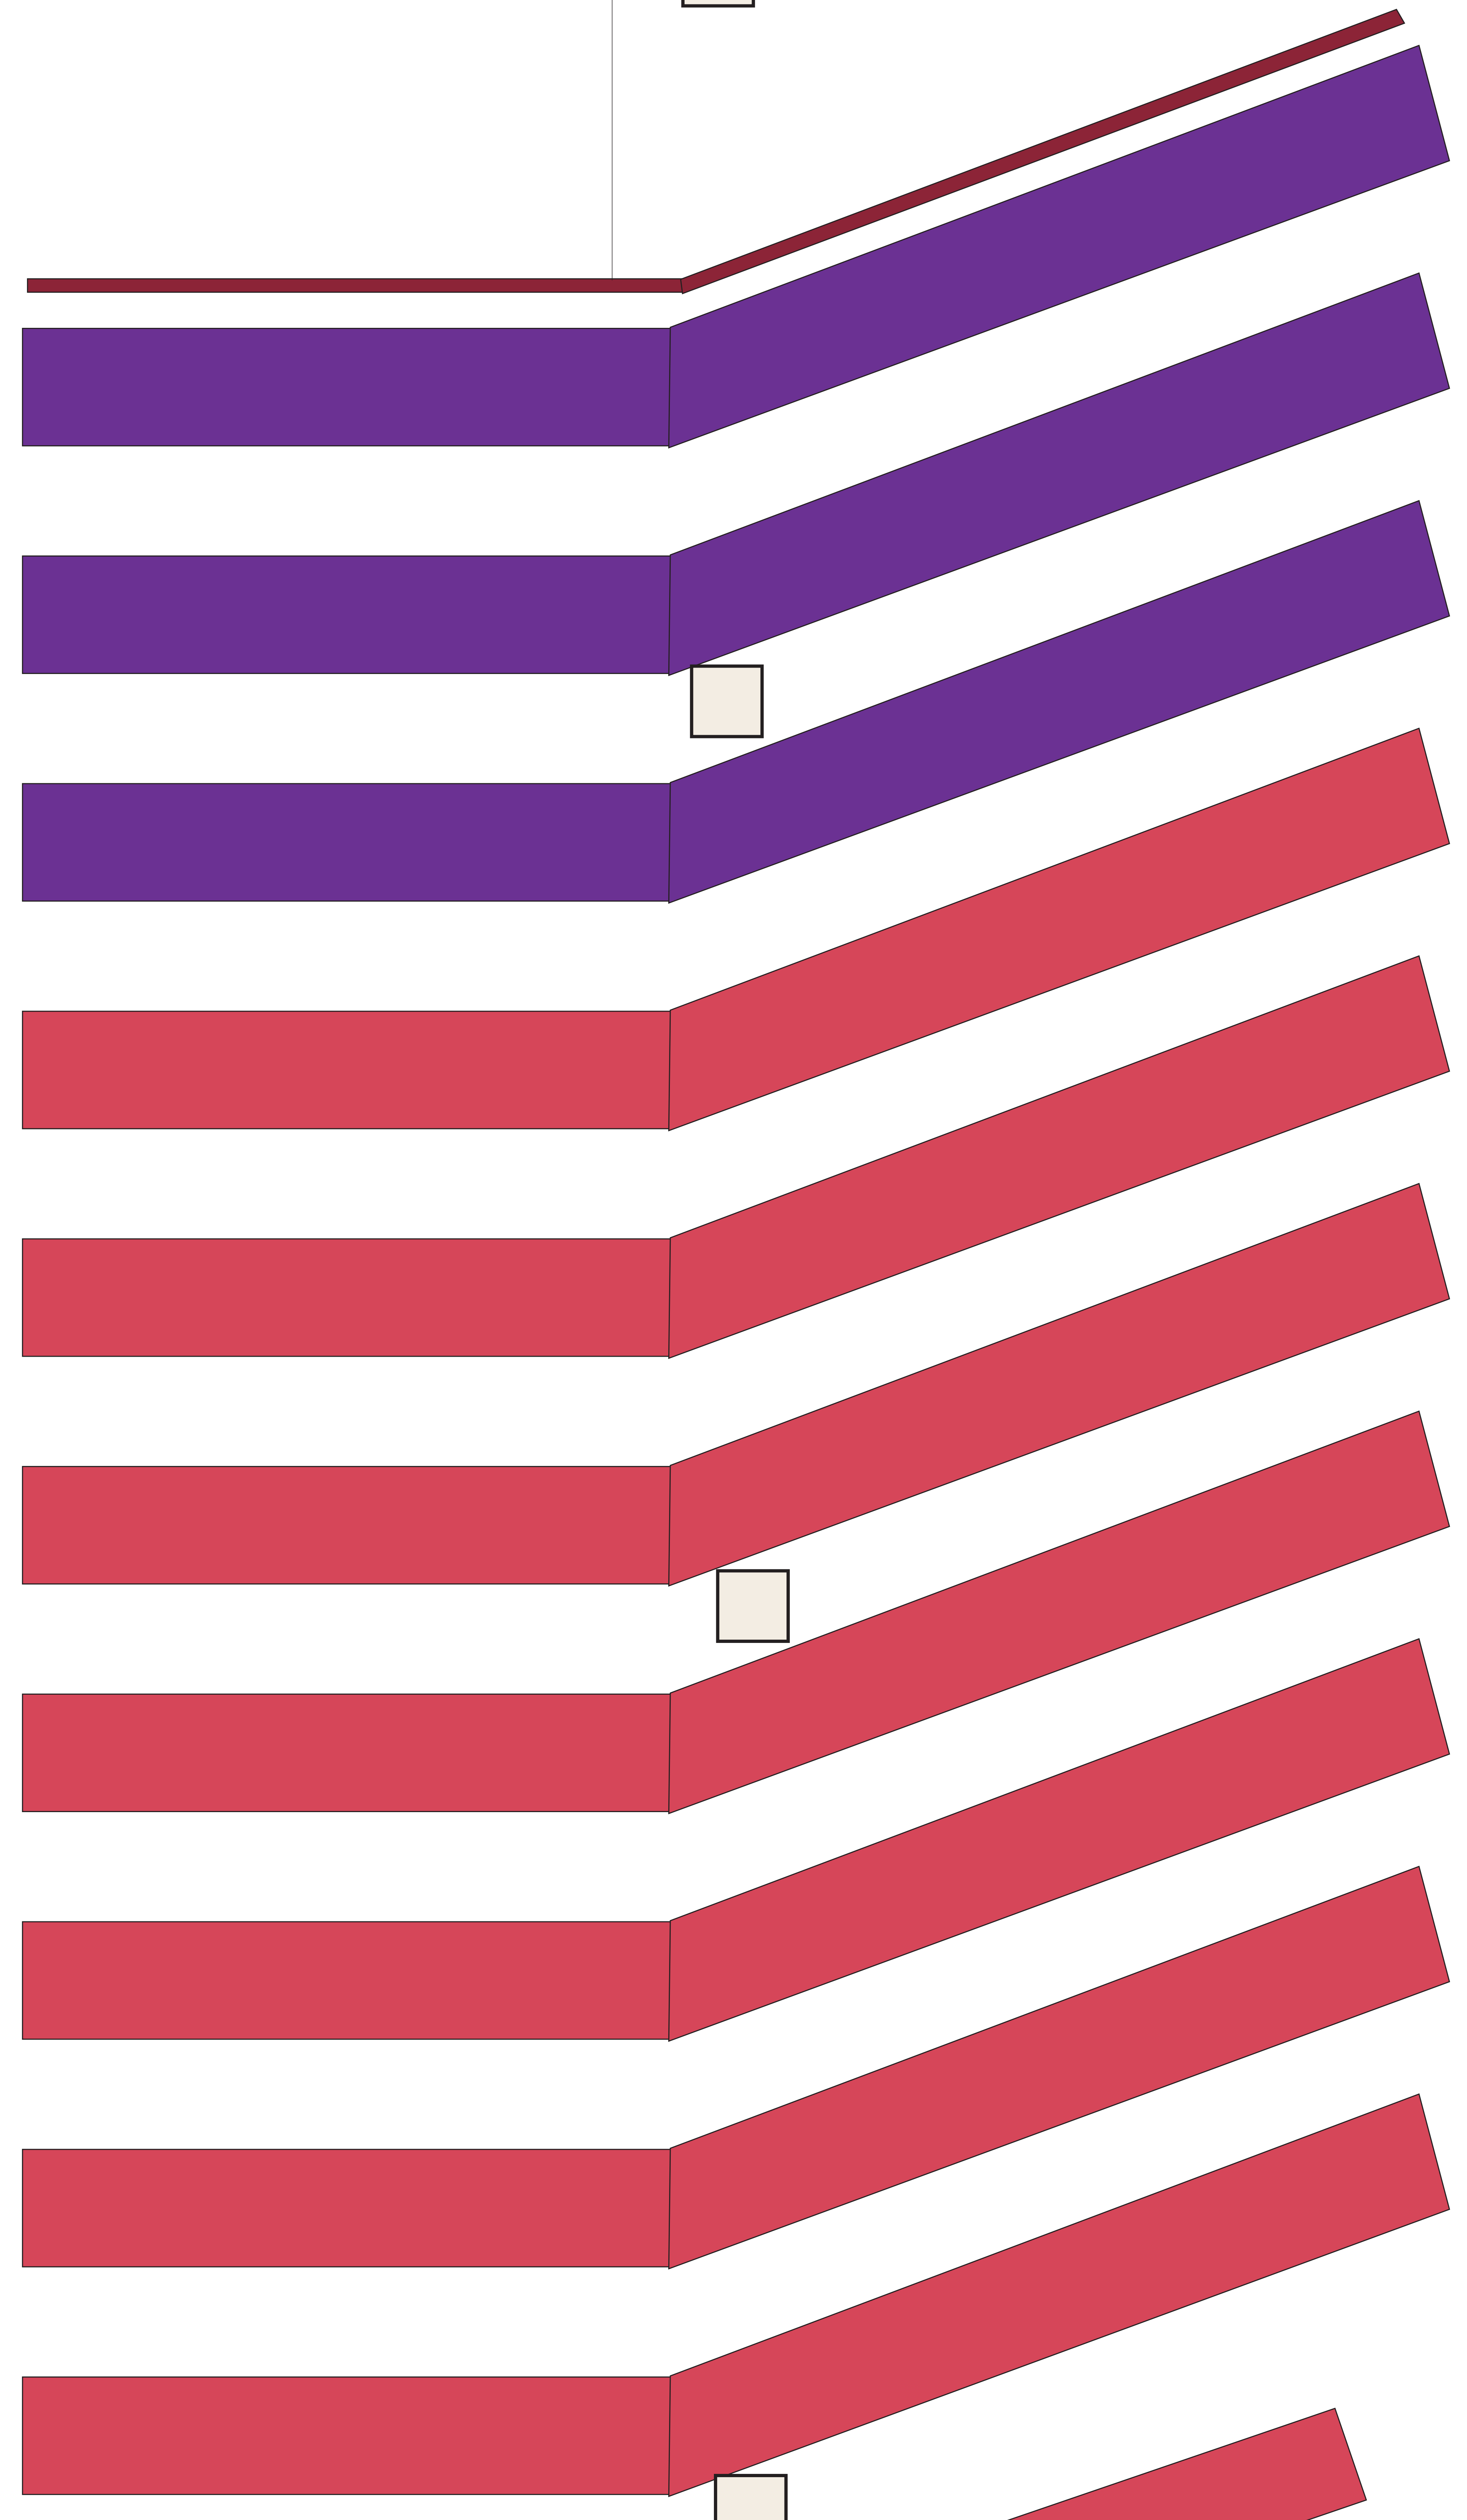

ORGAN

10 Pews each side, Seating: 10 each
Total Main Floor Seating: 228
Premium: 60
Choice: 168

MAIN FLOOR FRONT

■ Pillar

Movable bench: Seats: 4

Movable bench: Seats: 4

Bench: Seats: 11

Bench: Seats: 5

Door

Double Doors

Door