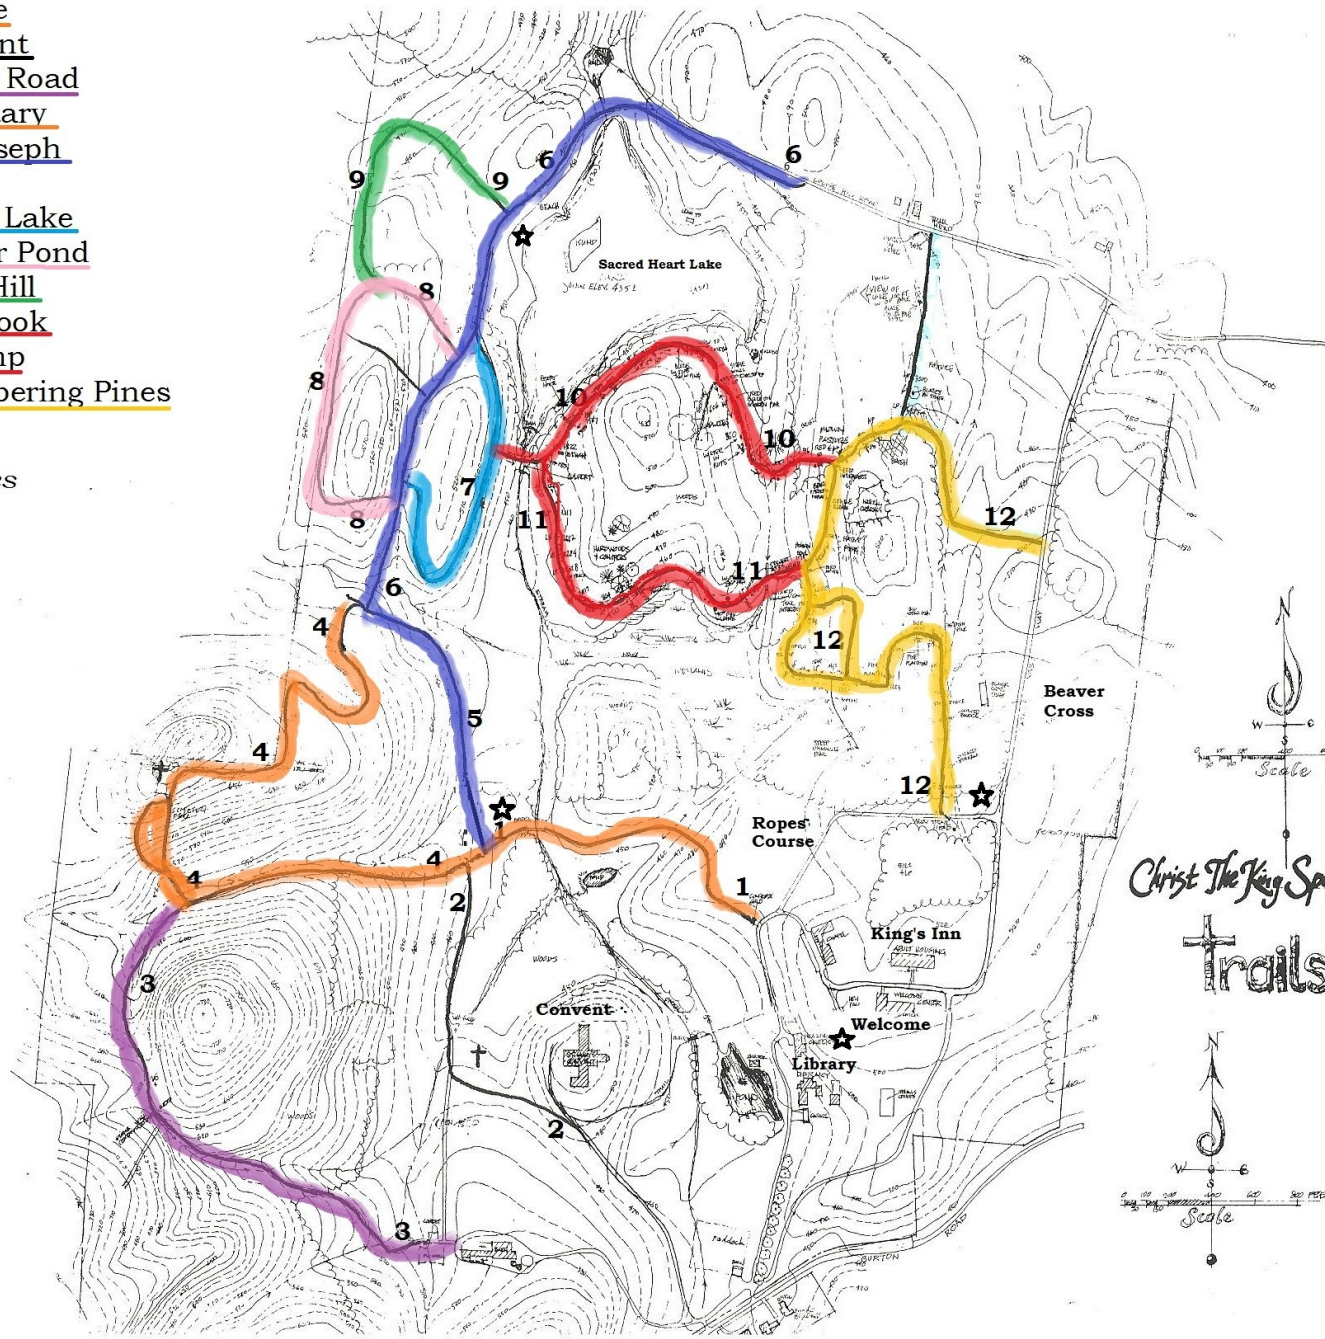

- 1) Nature
- 2) Convent
- 3) Rocky Road
- 4) Cemetery
- 5) St. Joseph
- 6) Lake
- 7) Lower Lake
- 8) Beaver Pond
- 9) Deer Hill
- 10) Overlook
- 11) Swamp
- 12) Whispering Pines

☆ Benches

 Christ the King Spiritual Life Center
Trails

This trail map is for the Christ the King Spiritual Life Center. It is not to be used for any other purpose. Please do not use this map for any other purpose.