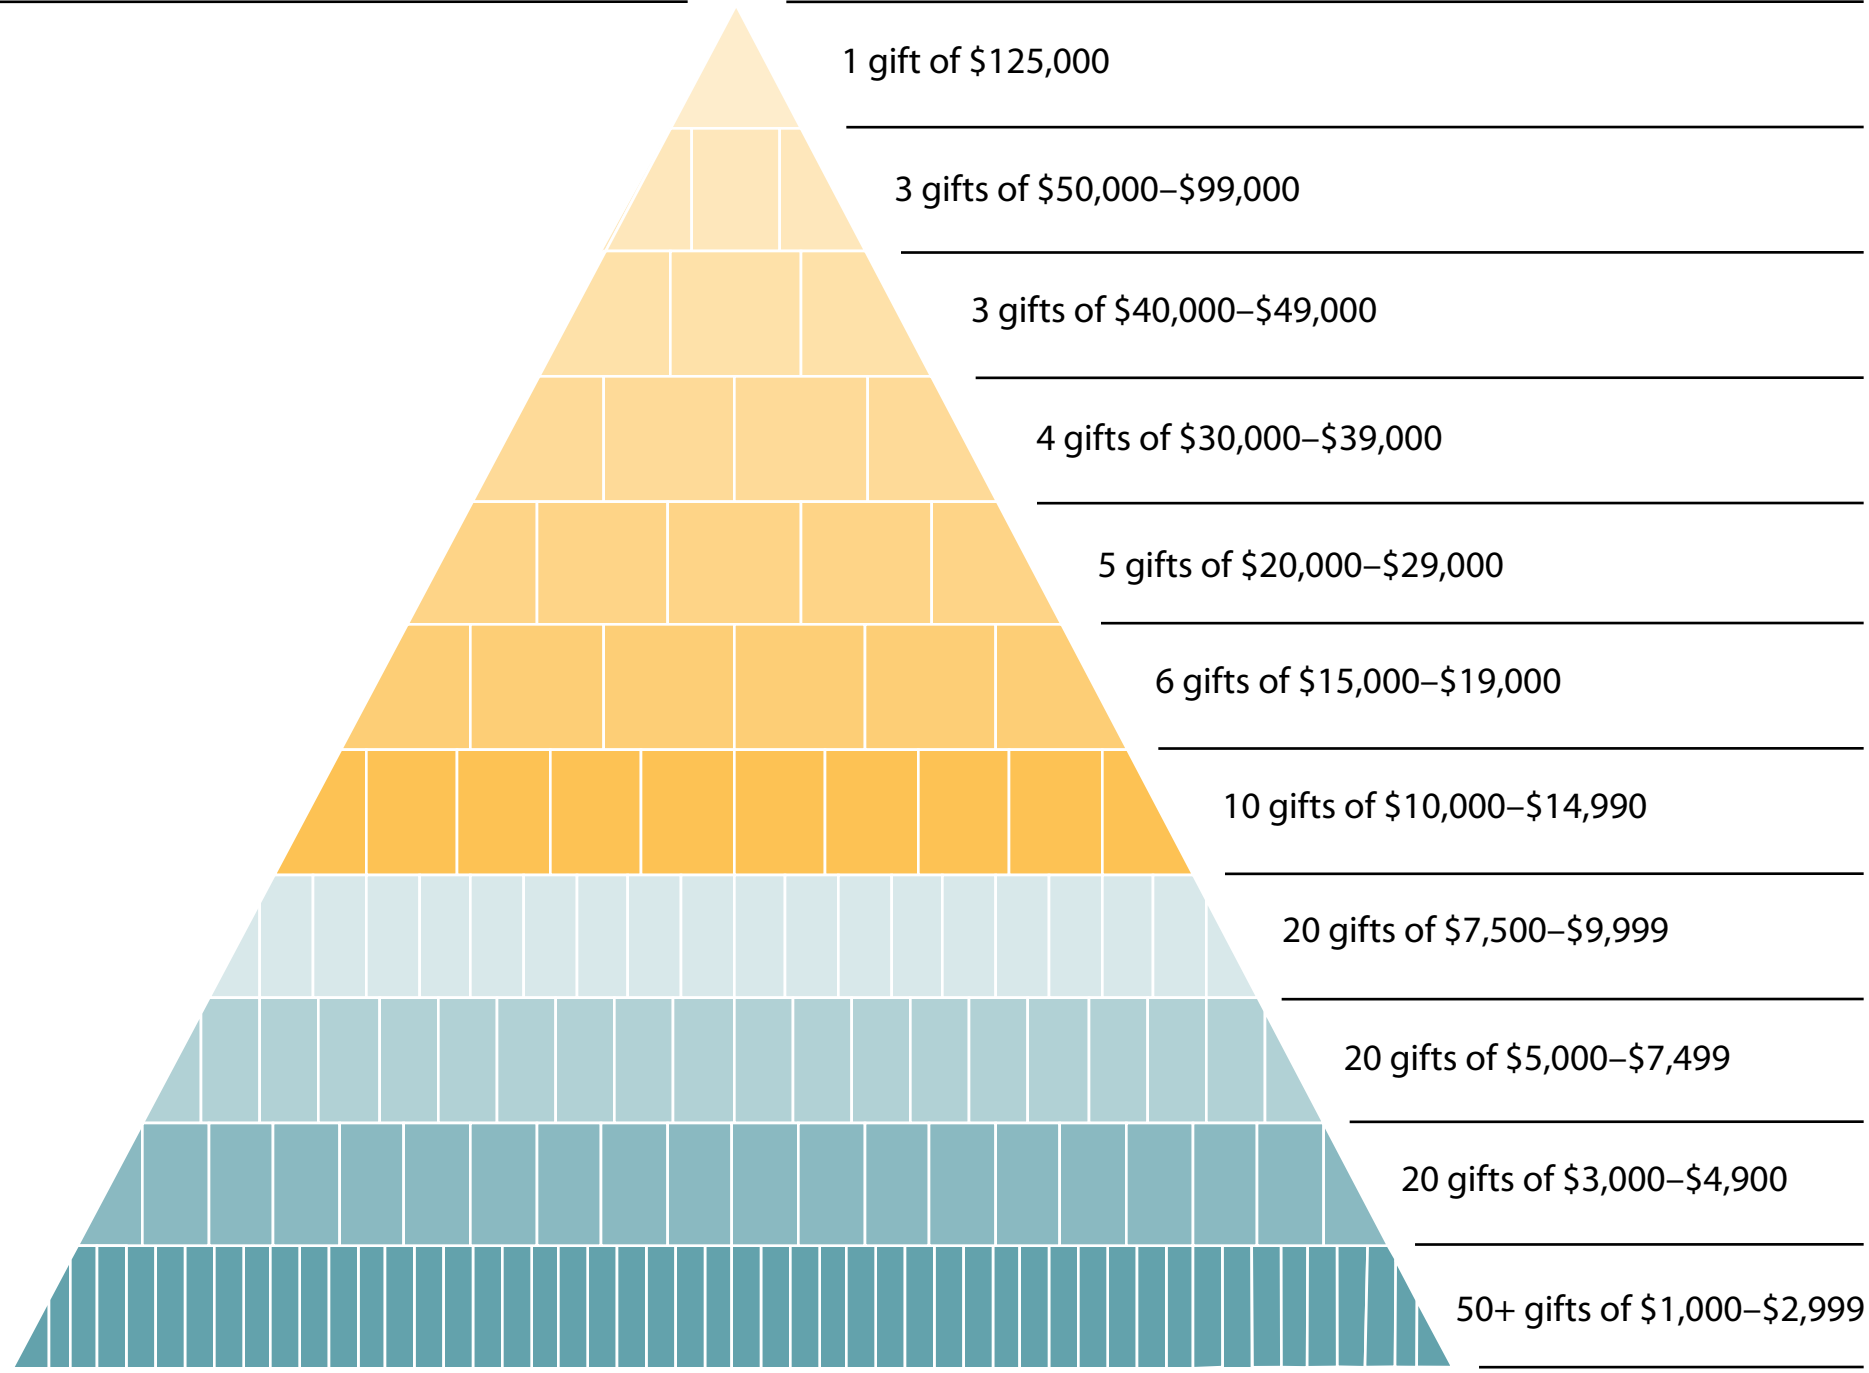

All Souls New London Capital Campaign Essential Gifts Chart

Gifts Needed to Reach Goal of \$1,400,000