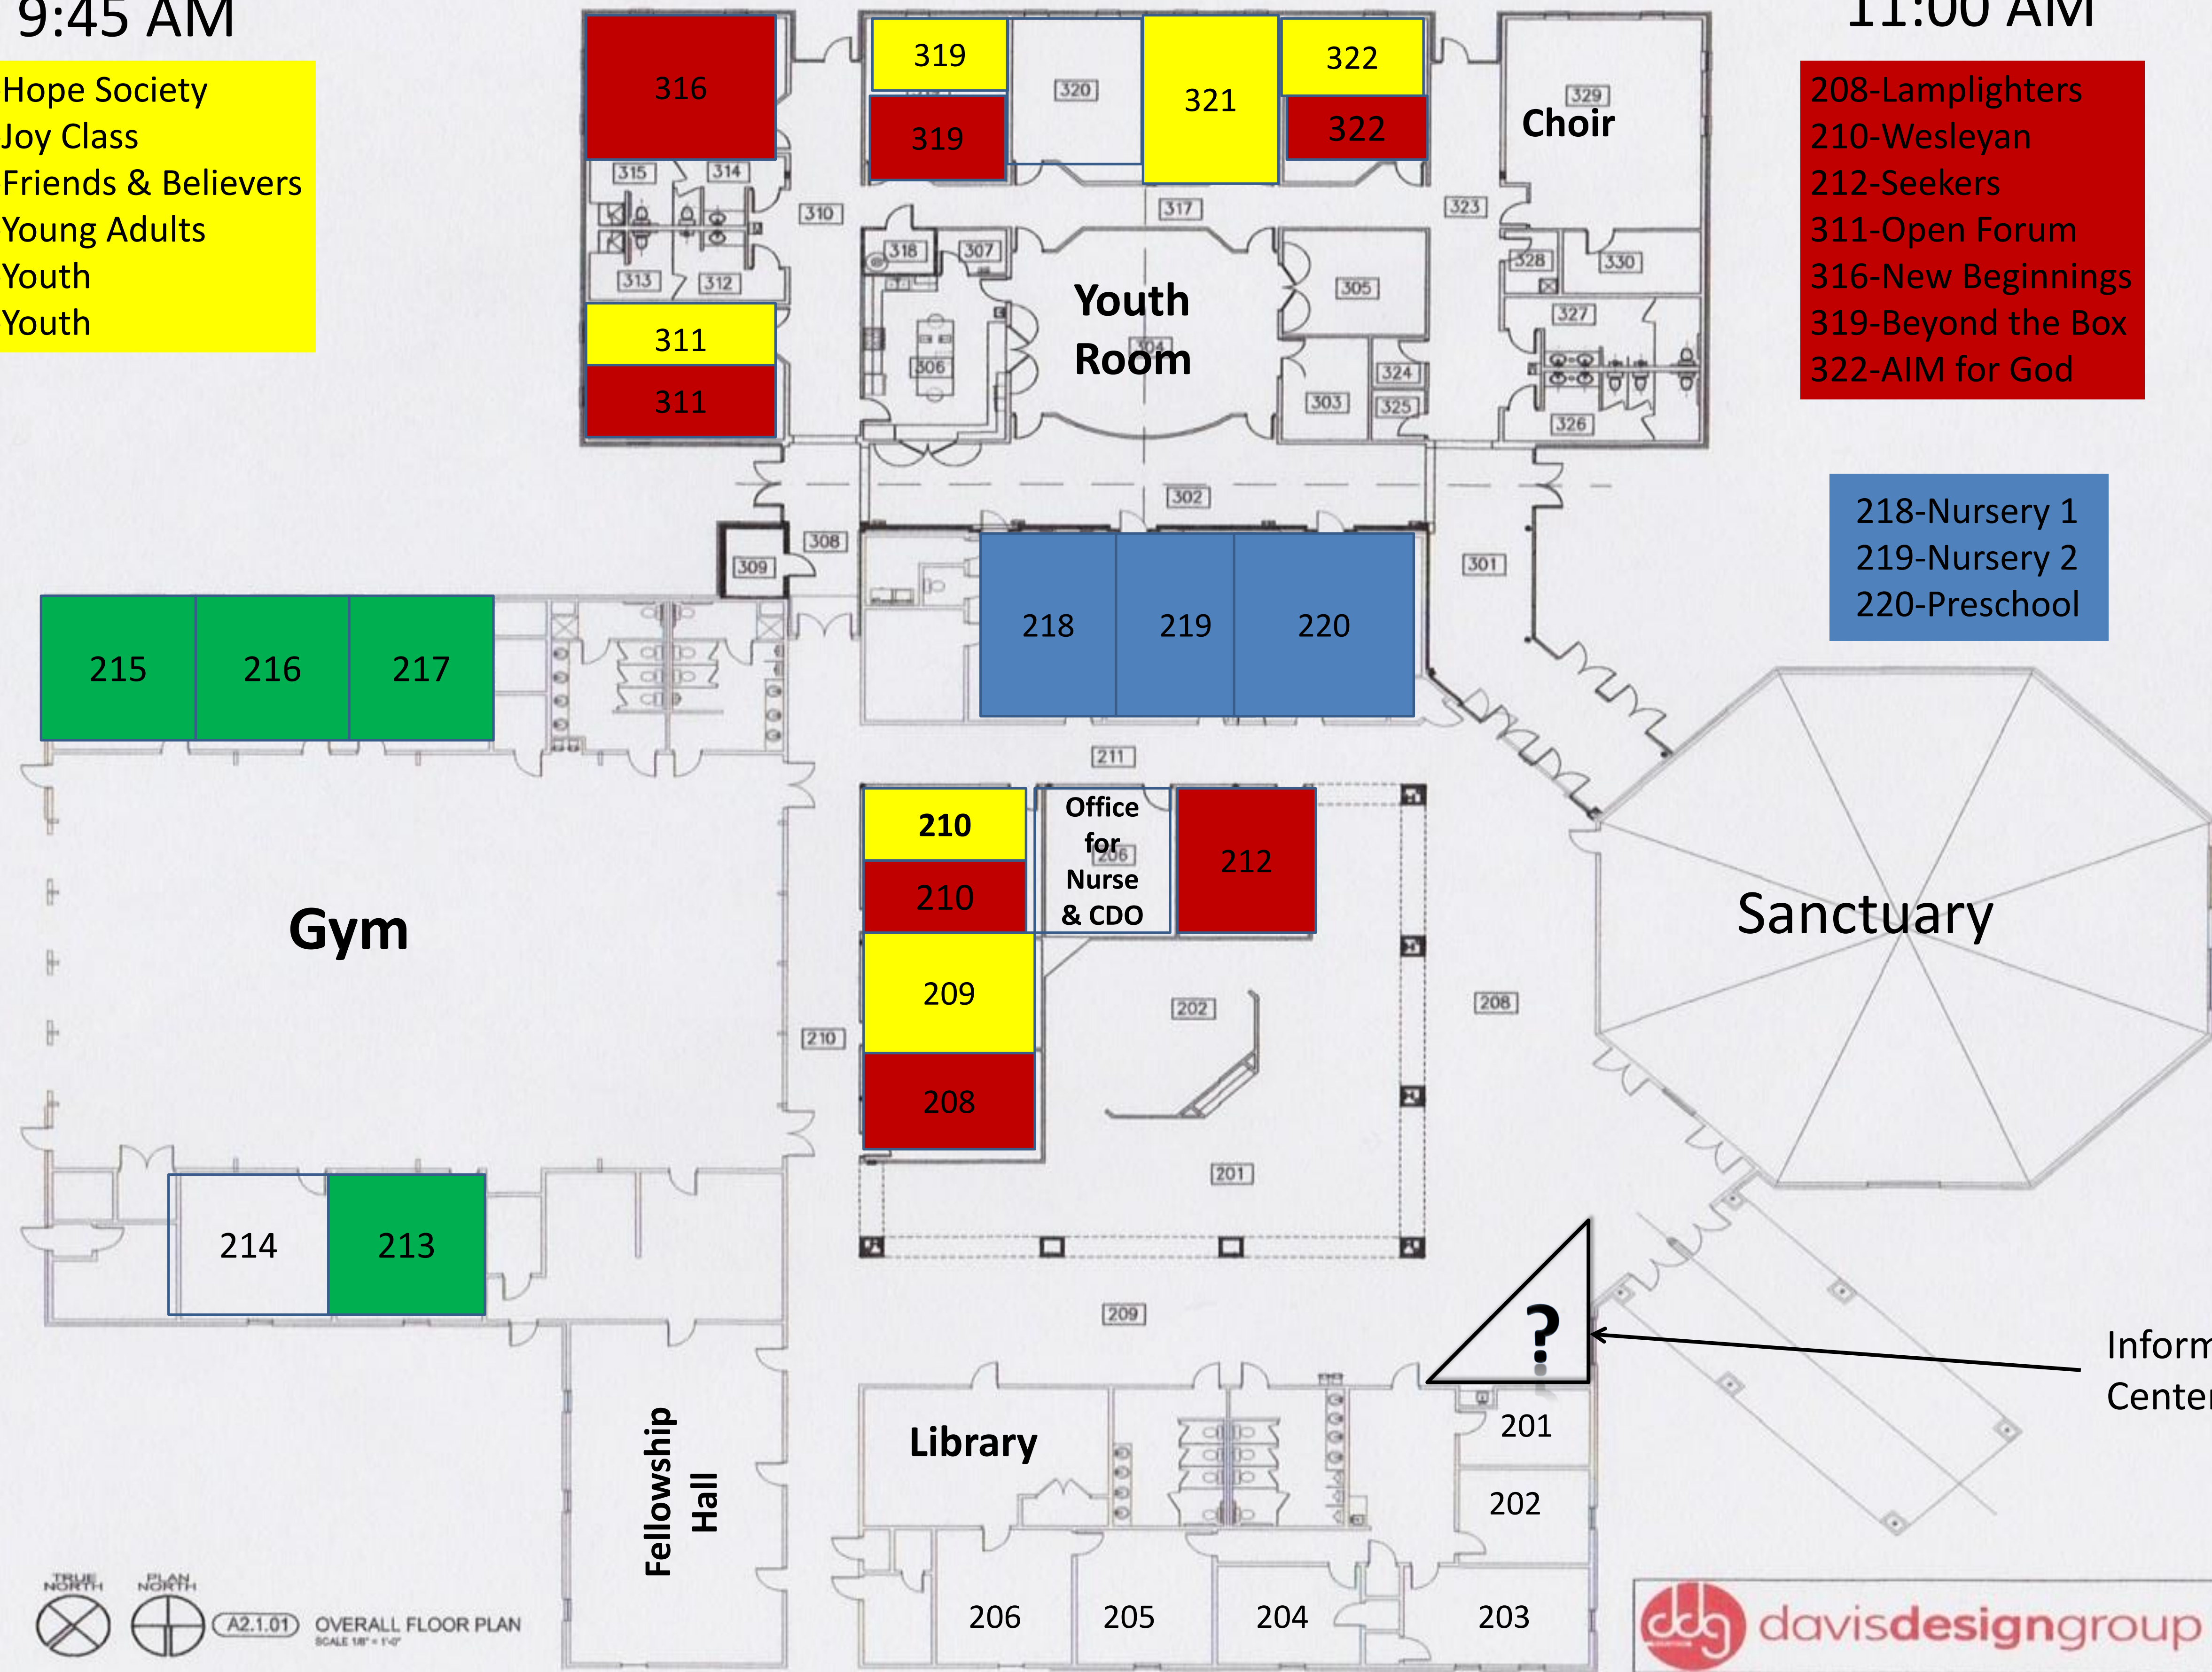

9:45 AM

- 209-Hope Society
- 210-Joy Class
- 311-Friends & Believers
- 319-Young Adults
- 321-Youth
- 322-Youth

11:00 AM

- 208-Lamplighters
- 210-Wesleyan
- 212-Seekers
- 311-Open Forum
- 316-New Beginnings
- 319-Beyond the Box
- 322-AIM for God

- 218-Nursery 1
- 219-Nursery 2
- 220-Preschool

Children's

 (A2.1.01) OVERALL FLOOR PLAN  
 SCALE 1/8" = 1'-0"