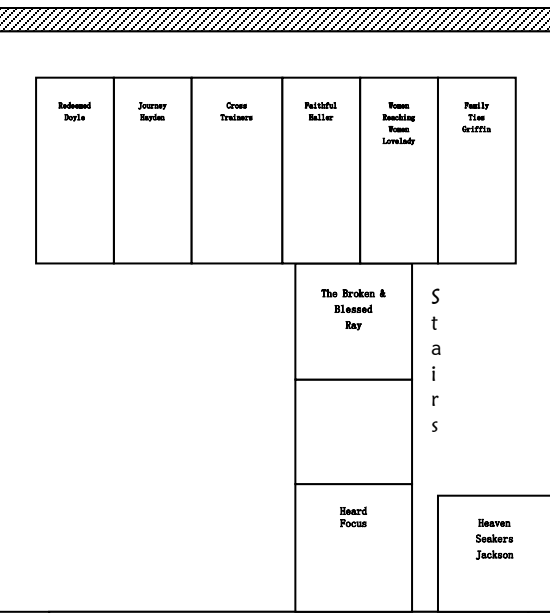

# Union Valley Baptist

Playground

Youth Building  
"The Refuge"

Parking Lot

Awning to Family Life Center

↑ Family Life Center Second

↑ Family Life Center First

Parking