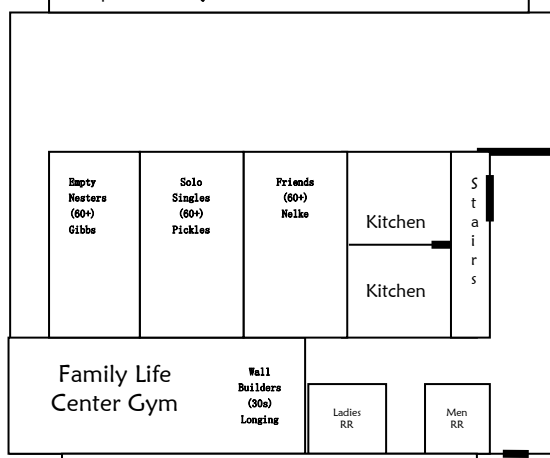

# Union Valley Baptist

Playground

Youth Building  
"The Refuge"

Parking Lot

Awning to Family Life Center

↑ Family Life Center Second

↑ Family Life Center First

Parking