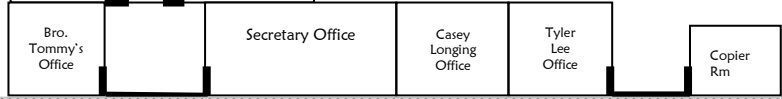

# Union Valley Baptist

Playground

Youth Building  
"The Refuge"

Parking Lot

Awning to Family Life Center

↑ Family Life Center Second

↑ Family Life Center First

Parking