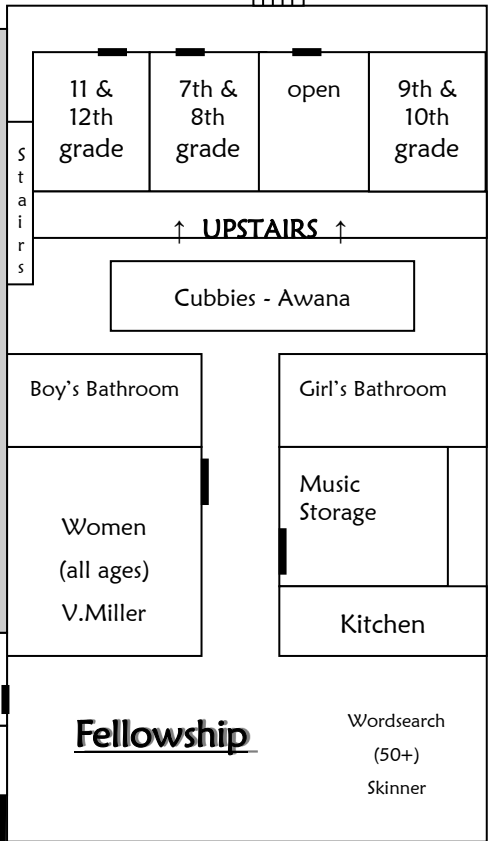

# Union Valley Baptist

Playground

Youth Building  
"The Refuge"

Parking Lot

Awning to Family Life Center

↑ Family Life Center Second

↑ Family Life Center First

Parking