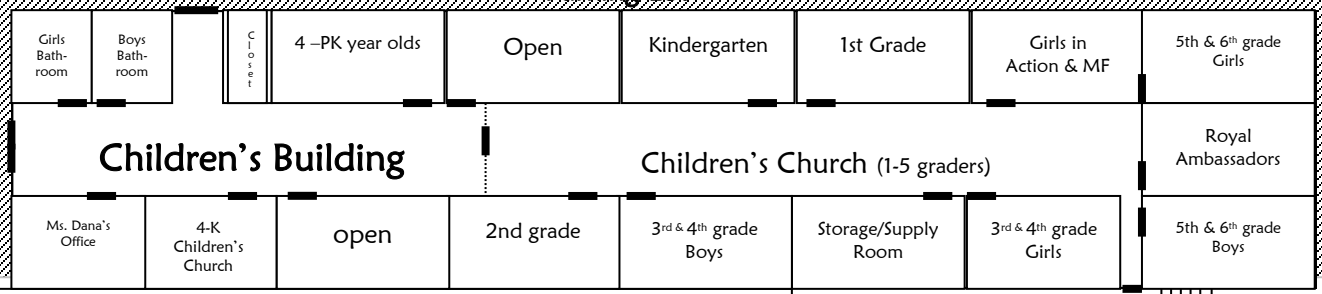

# Union Valley Baptist

Playground

Youth Building  
"The Refuge"

Parking Lot

Awning to Family Life Center

↑ Family Life Center Second

↑ Family Life Center First

Parking