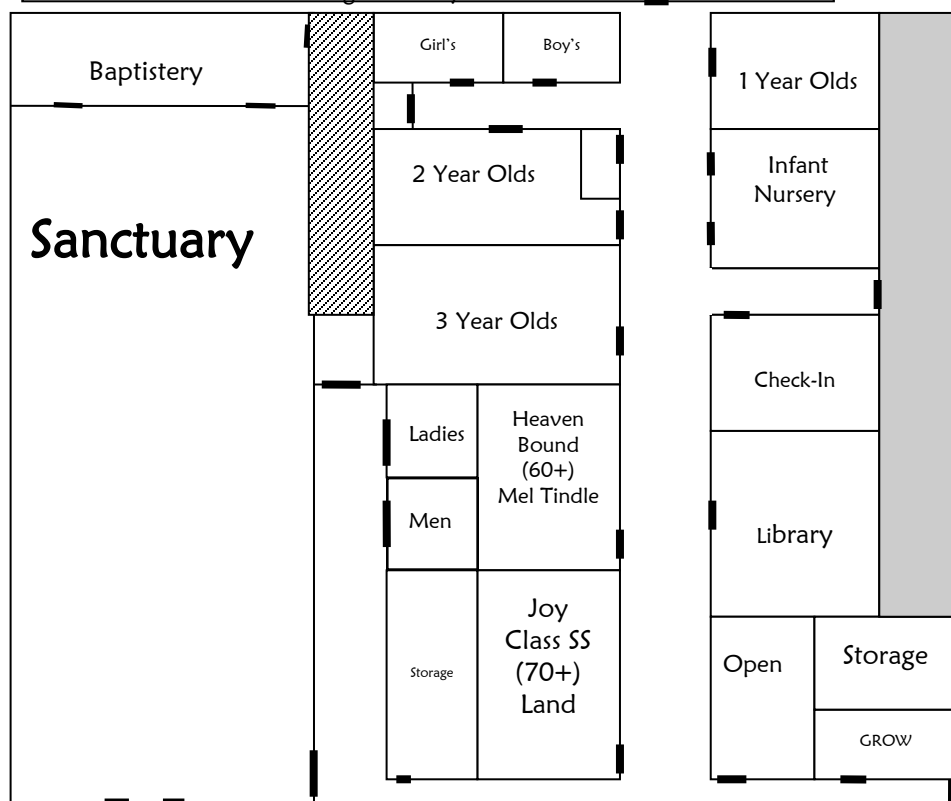

# Union Valley Baptist

Playground

Youth Building  
"The Refuge"

Parking Lot

Awning to Family Life Center

↑ Family Life Center Second

↑ Family Life Center First

Parking