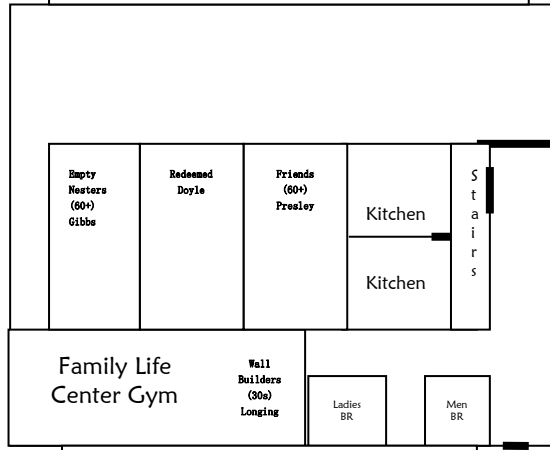

UVBC Sunday School

932 Hwy 64 West

Beebe, AR 72012

501-882-6189

www.uvbc.church

Union Valley Baptist

Playground

Youth Building
"The Refuge"

Parking Lot

Awning to Family Life Center

↑ Family Life Center Second

↑ Family Life Center First

Main Entrance

Parking