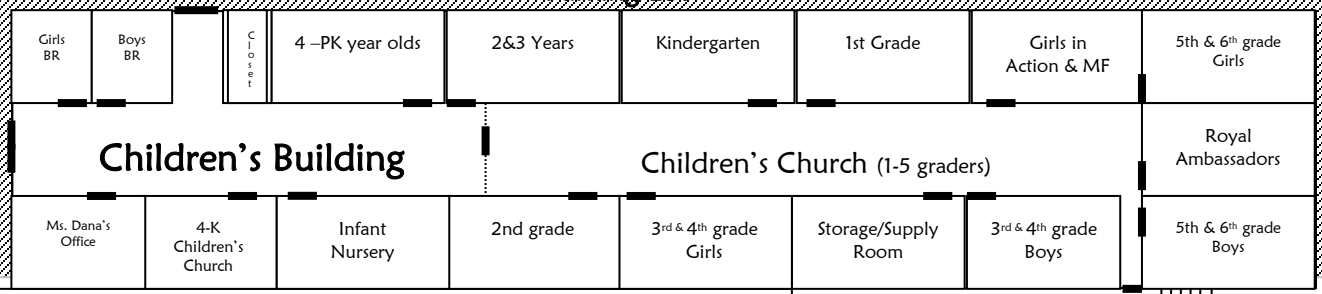

Union Valley Baptist

Playground

Youth Building
"The Refuge"

Parking Lot