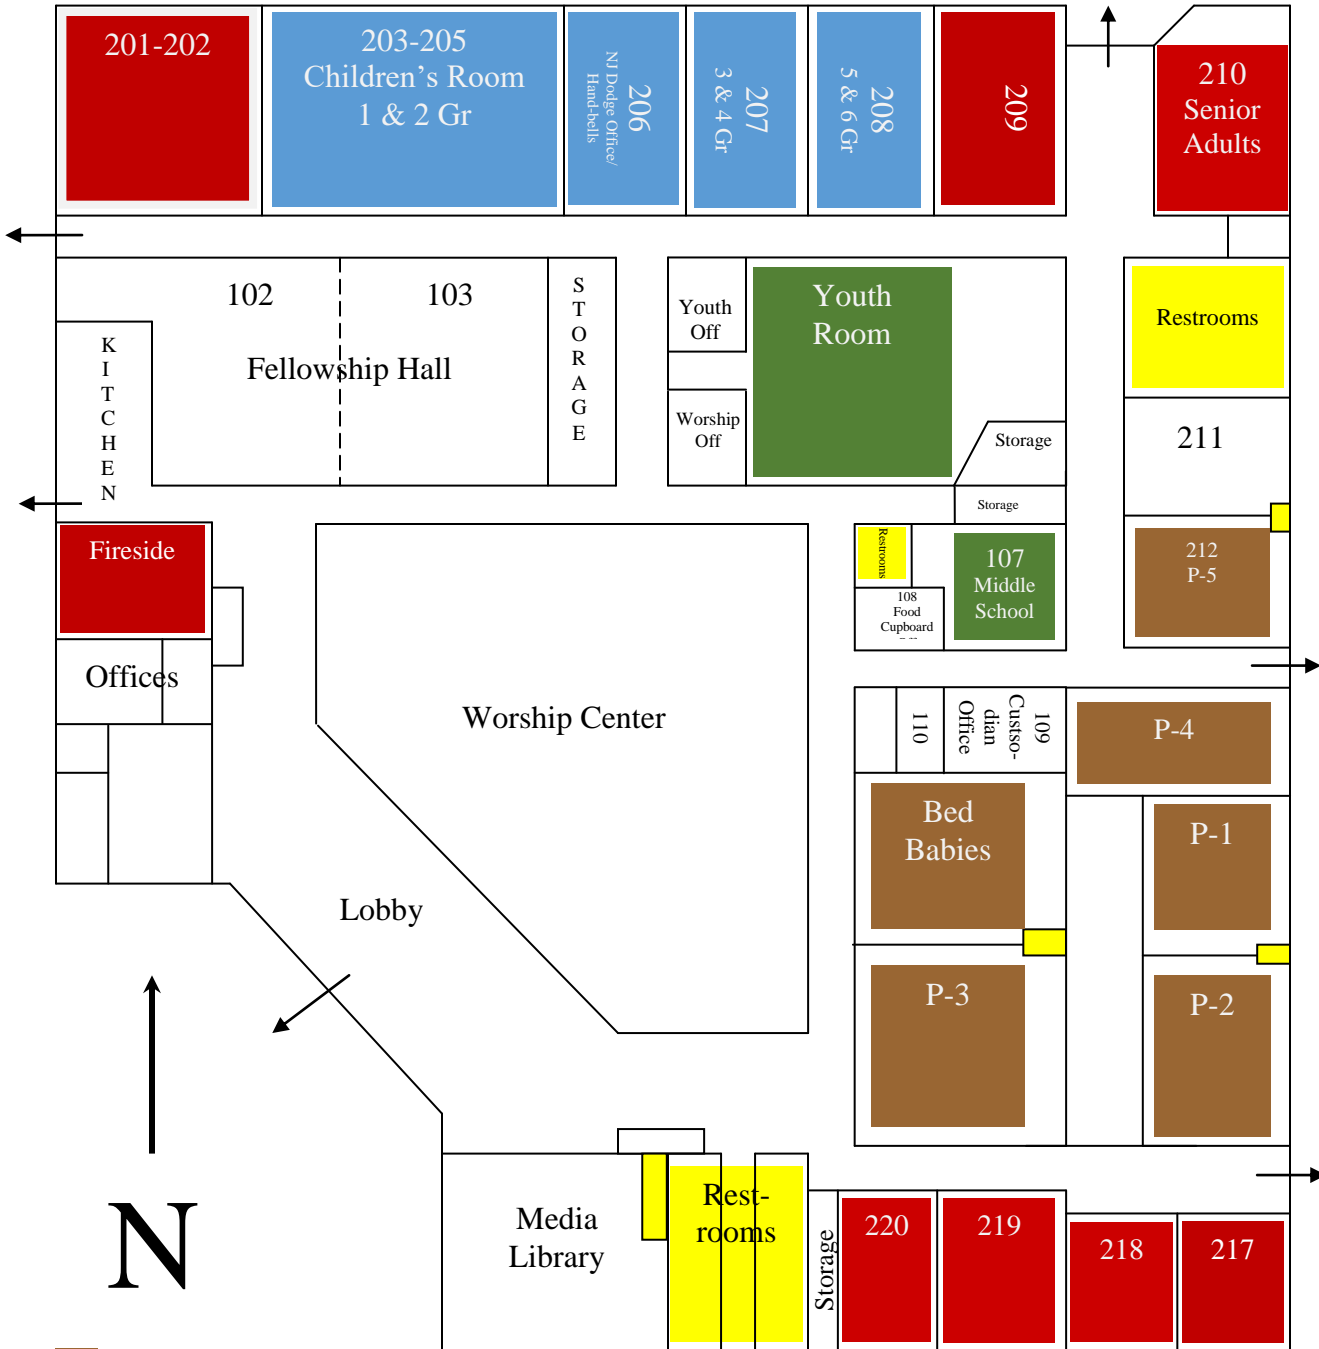

Welcome to First Southern Baptist Church

- Preschool Areas (Birth to Kindergarten)
- Children's Areas (1st to 5th Grades)
- Youth Areas (6th to 12th Grades)
- Adult Bible Study Areas
- Restrooms