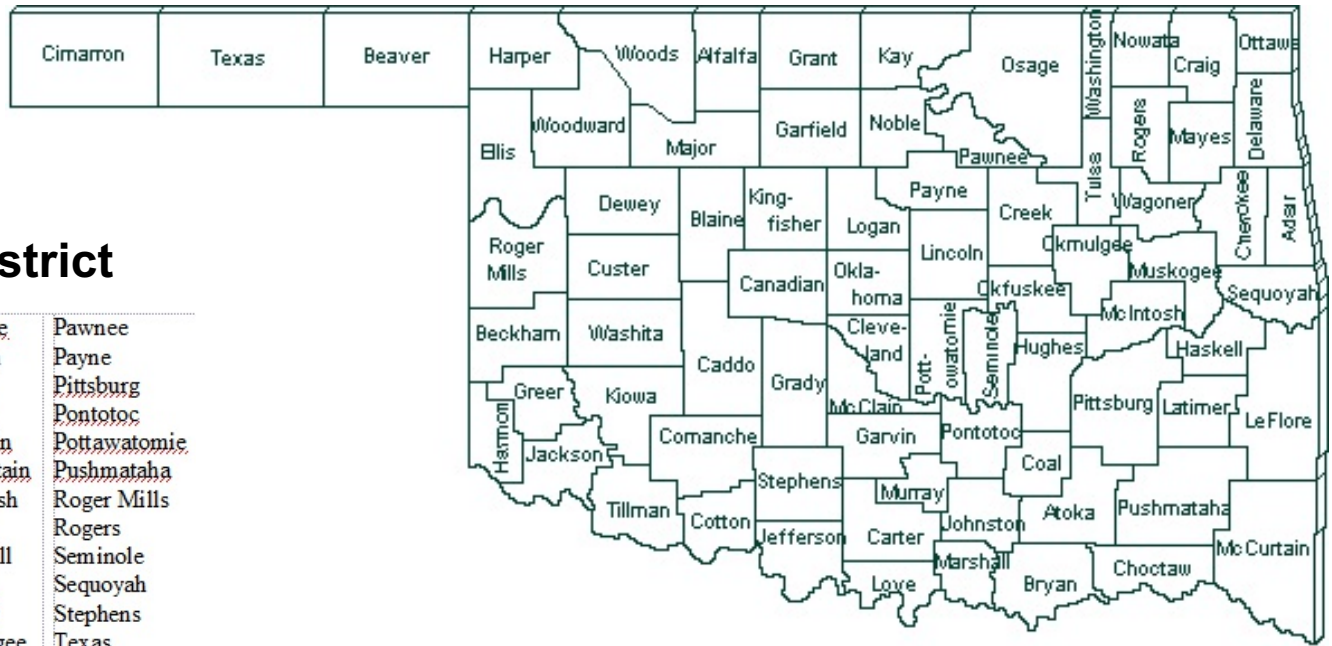

# USAPA Mid-South Region Ambassador Districts

## Oklahoma District

Adair	Delaware	LeFlore	Pawnee
Alfalfa	Dewey	Lincoln	Payne
Atoka	Ellis	Logan	Pittsburg
Beaver	Garfield	Love	Pontotoc
Beckham	Garvin	McClain	Pottawatomie
Blaine	Grady	McCurtain	Pushmataha
Bryan	Grant	McIntosh	Roger Mills
Caddo	Greer	Major	Rogers
Canadian	Harmon	Marshall	Seminole
Carter	Harper	Mayes	Sequoyah
Cherokee	Haskell	Murray	Stephens
Choctaw	Hughes	Muskogee	Texas
Cimarron	Jackson	Noble	Tillman
Cleveland	Jefferson	Nowata	Tulsa
Coal	Johnston	Okfuskee	Wagoner
Comanche	Kay	Oklahoma	Washington
Cotton	Kingfisher	Okmulgee	Washita
Craig	Kiowa	Osage	Woods
Creek	Latimer	Ottawa	Woodward
Custer			

Vicky Noakes, Edmond 24

\* Denotes number of local ambassadors/district