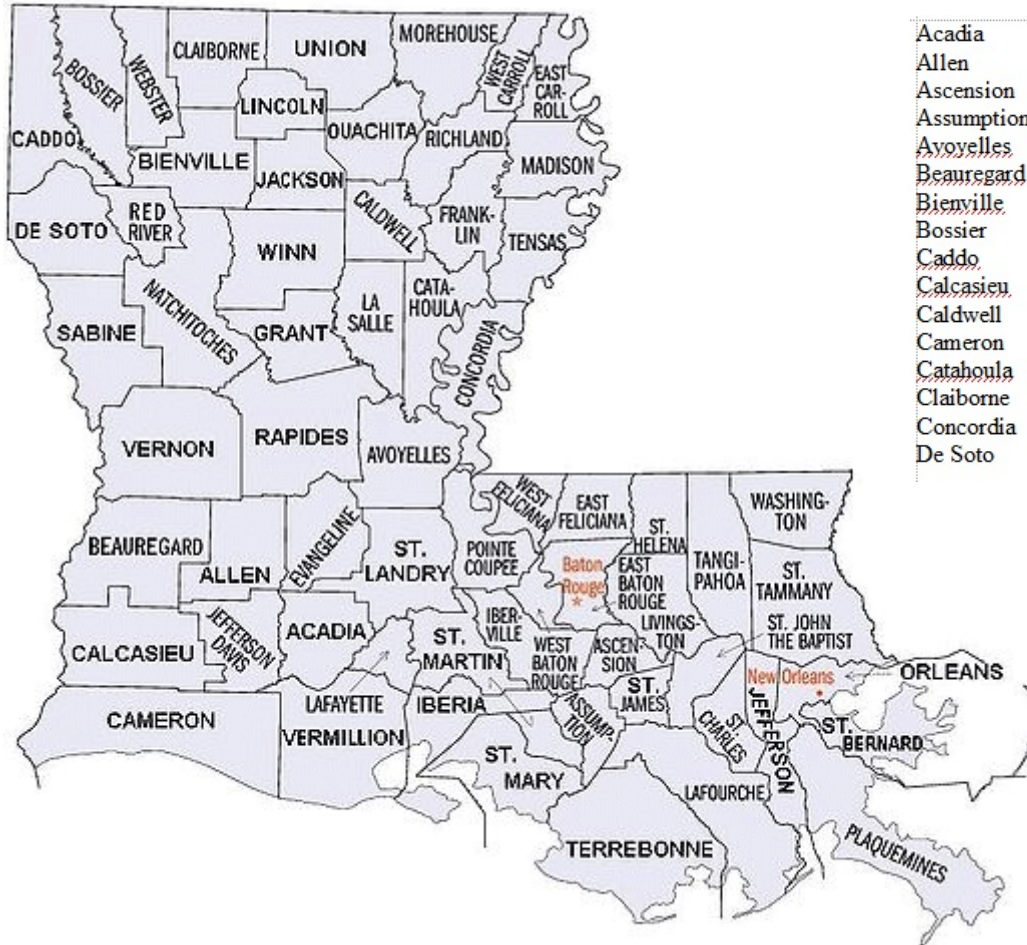

USAPA Mid-South Region Ambassador Districts

Louisiana District

Acadia	East Baton Rouge	Madison	St. Landry
Allen	East Carroll	Morehouse	St. Martin
Ascension	East Feliciana	Natchitoches	St. Mary
Assumption	Evangeline	Orleans	St. Tammany
Ayoelles	Franklin	Ouachita	Tangipahoa
Beauregard	Grant	Plaquemines	Tensas
Bienville	Iberia	Pointe Coupee	Terrebonne
Bossier	Iberville	Rapides	Union
Caddo	Jackson	Red River	Vermilion
Calcasieu	Jefferson	Richland	Vernon
Caldwell	Jefferson Davis	Sabine	Washington
Cameron	La Salle	St. Bernard	Webster
Catahoula	Lafayette	St. Charles	West Baton Rouge
Claiborne	Lafourche	St. Helena	West Carroll
Concordia	Lincoln	St. James	West Feliciana
De Soto	Livingston	St. John The Baptist	Winn

Johnny Venezia, Slidell 26

* Denotes number of local ambassadors/district