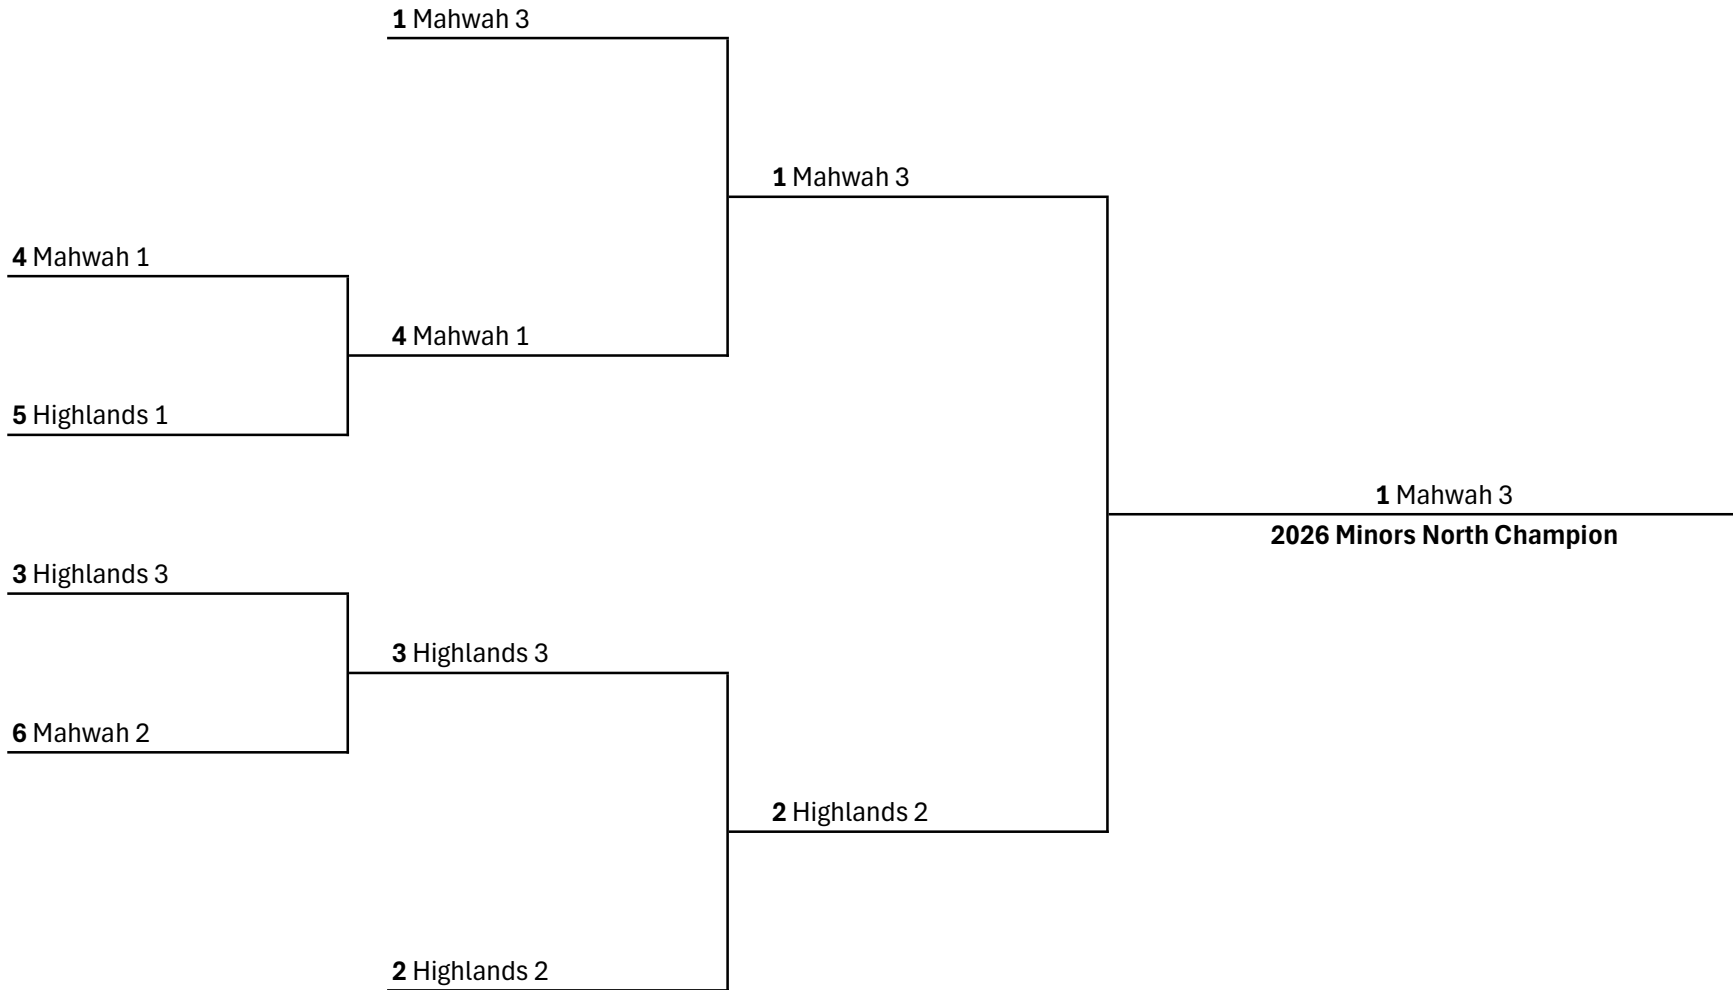

Bergen County Recreational Softball Association 2026 Minors (3/4) North Playoffs

Round 1
on or before 5/28

Semi-Finals
on or before 6/2

Championship
on or before 6/4