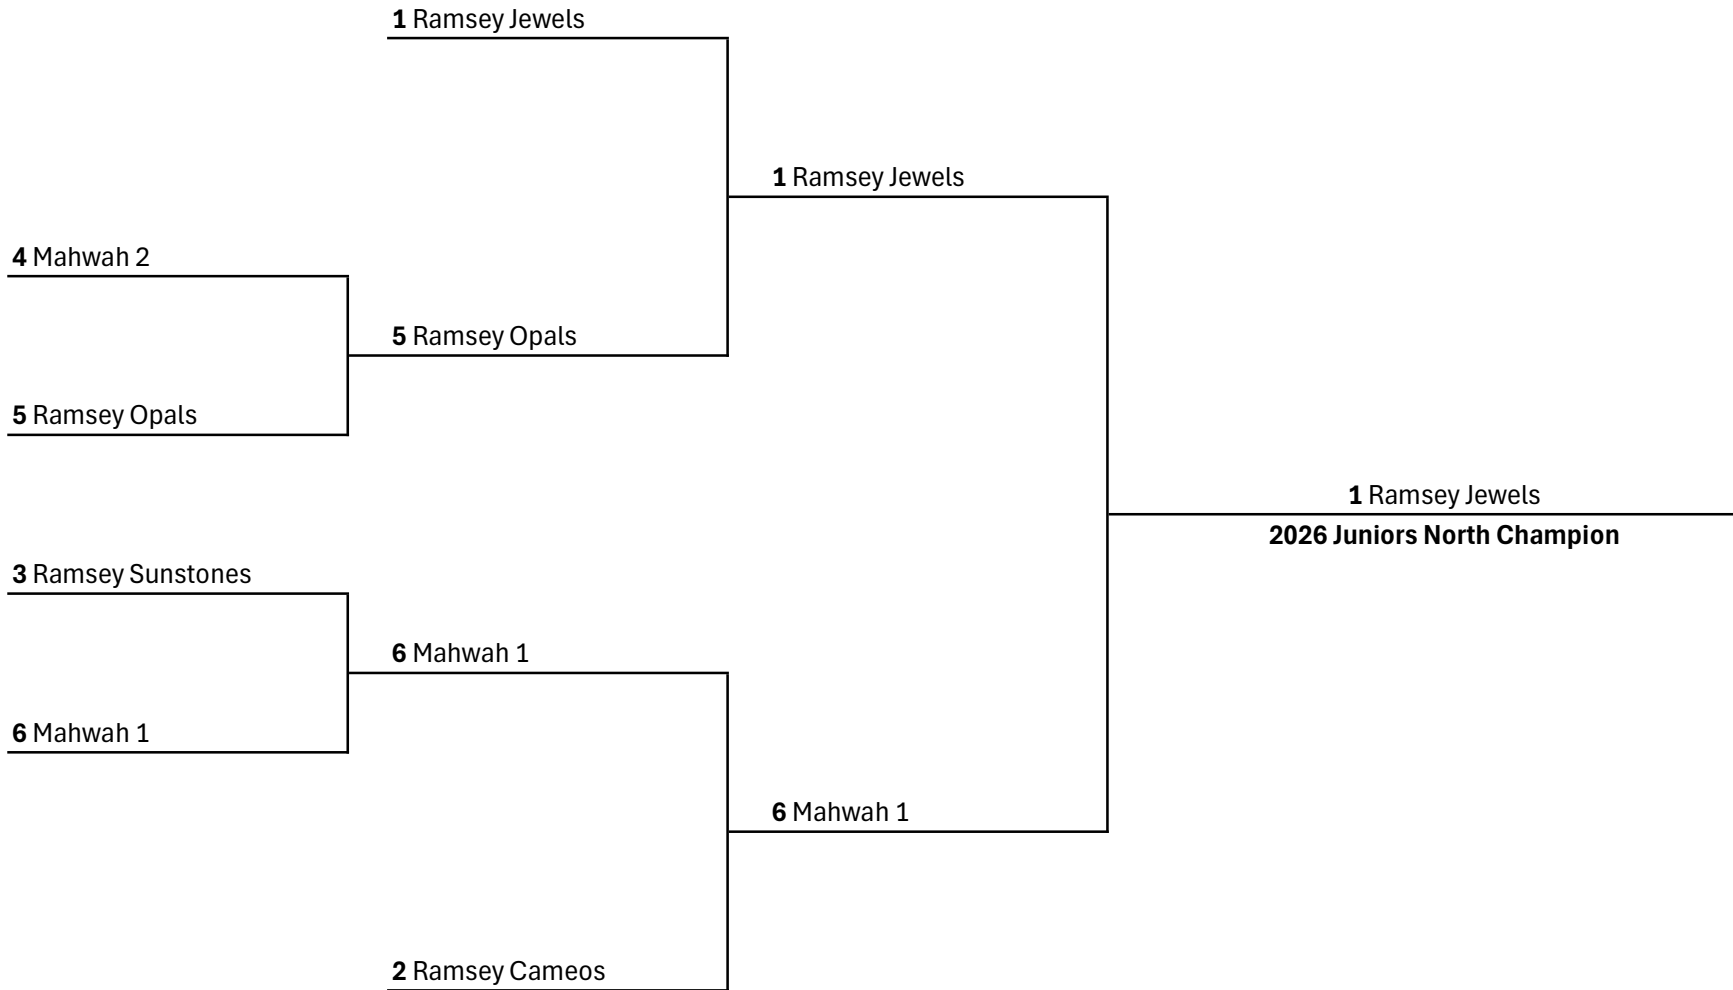

Bergen County Recreational Softball Association 2026 Juniors (5/6) North Playoffs

Round 1
on or before 5/28

Semi-Finals
on or before 6/2

Championship
on or before 6/4