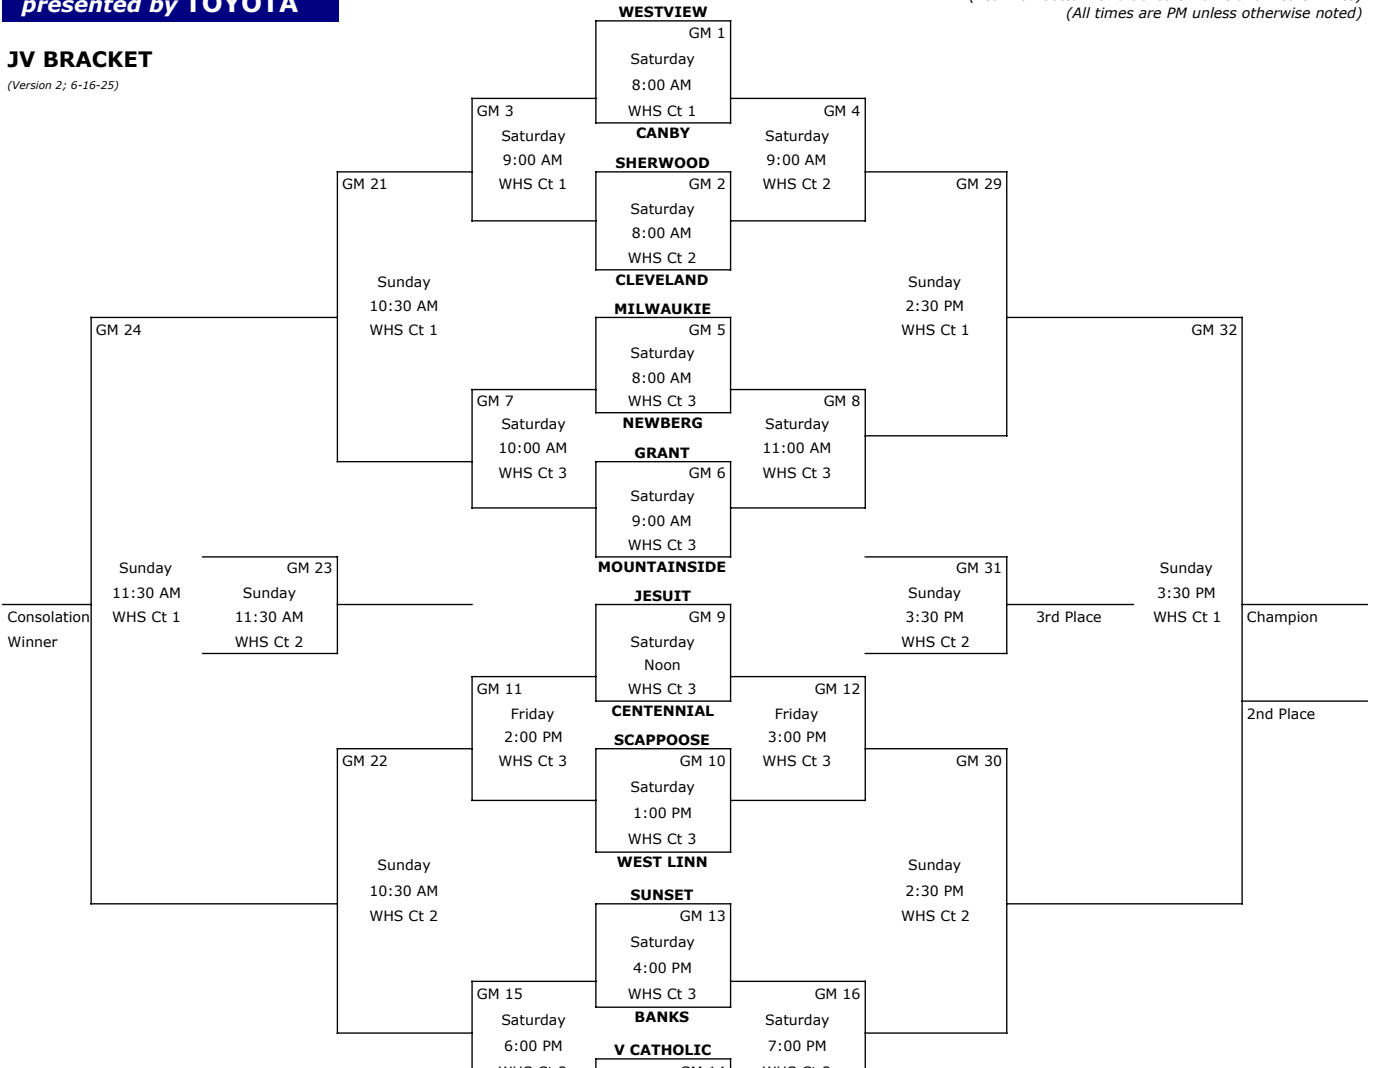

2026 WILSONVILLE SUMMER TOURNEY

presented by TOYOTA

Sat, 6/20 & Sun, 6/21

All games at Wilsonville High School
(Team on bottom of bracket is Home and wears White)
(All times are PM unless otherwise noted)

JV BRACKET

(Version 2; 6-16-25)

EXTENDED PLAY BRACKET

4TH PLACE BRACKET

TOYOTA