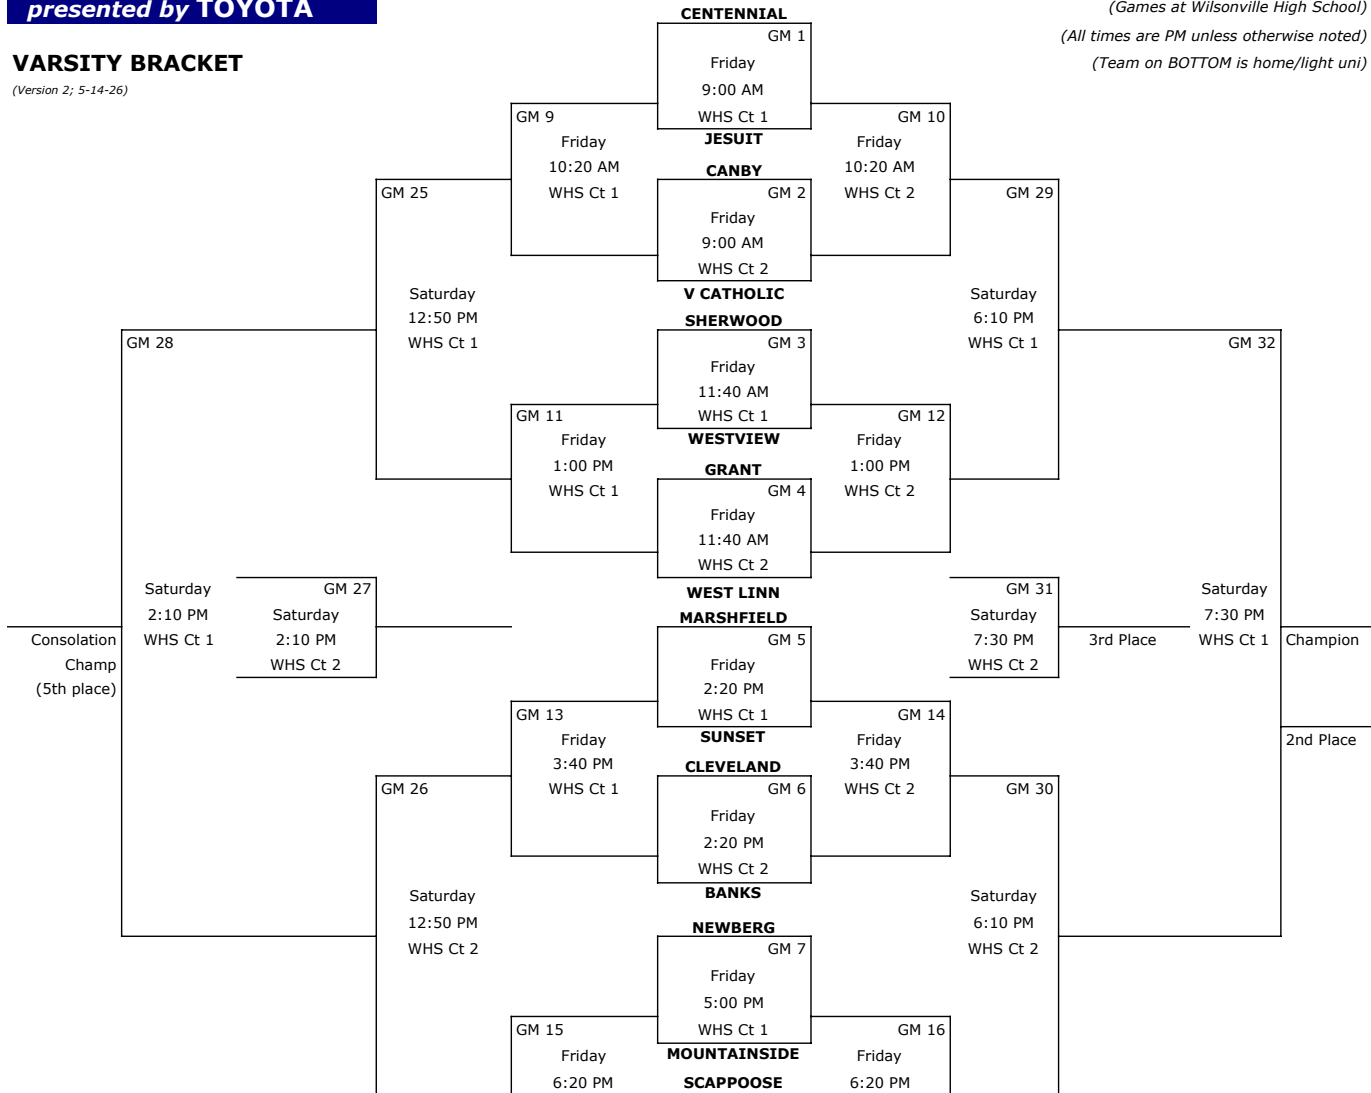

2026 WILSONVILLE SUMMER TOURNEY

presented by TOYOTA

Fri, 6/19 & Sat, 6/20

(Games at Wilsonville High School)
 (All times are PM unless otherwise noted)
 (Team on BOTTOM is home/light uni)

VARSITY BRACKET

(Version 2; 5-14-26)

EXTENDED PLAY BRACKET

4TH PLACE BRACKET