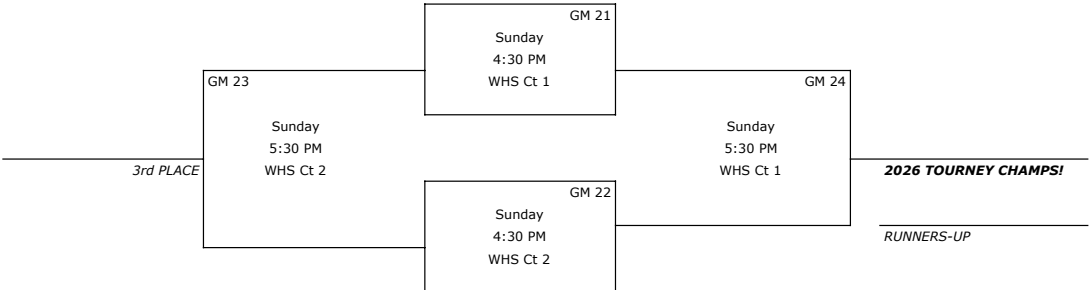

FROSH TOURNEY

(Version 1; 5-13-26)

POOL A	POOL B	POOL C	POOL D
BANKS	GRANT	SUNSET	MILWAUKIE 2
CANBY	MILWAUKIE 1	WEST LINN	WESTVIEW
CLEVELAND	MOUNTAINSIDE	WV CATS	WV WILD

FRIDAY POOL PLAY

Pool A	Pool B	Pool C	Pool D
BANKS	CANBY	Fri, 8:30am, WHS Ct 3	1
BANKS	CLEVELAND	Fri, 9:30am WHS Ct 3	2
CLEVELAND	CANBY	Fri, 10:30am WHS Ct 3	3
GRANT	MILWAUKIE 1	Fri, 11:30am, WHS Ct 3	4
GRANT	MOUNTAINSIDE	Fri, 12:30, WHS Ct 3	5
MOUNTAINSIDE	MILWAUKIE 1	Fri, 1:30, WHS Ct 3	6
SUNSET	WEST LINN	Fri, 2:30, WHS Ct 3	7
SUNSET	WV CATS	Fri, 3:30, WHS Ct 3	8
WV CATS	WEST LINN	Fri, 4:30, WHS Ct 3	9
MILWAUKIE 2	WESTVIEW	Fri, 5:30, WHS Ct 3	10
MILWAUKIE 2	WV WILD	Fri, 6:30, WHS Ct 3	11
WV WILD	WESTVIEW	Fri, 7:30, WHS Ct 3	12

SUNDAY BRACKET PLAY, 1 SEEDS

SUNDAY BRACKET PLAY, 2 SEEDS

SUNDAY BRACKET PLAY, 3 SEEDS