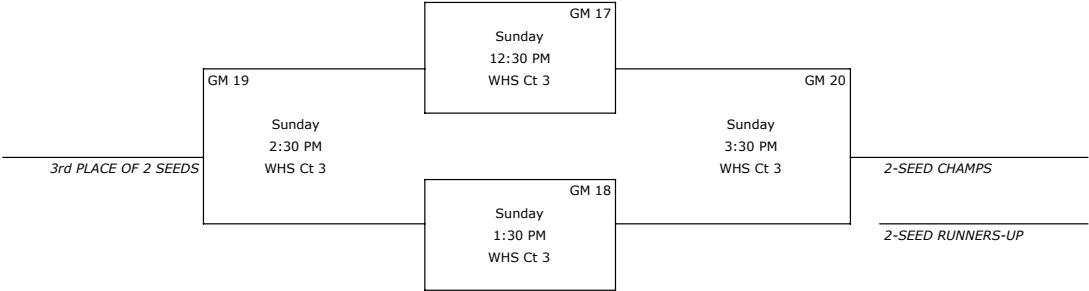

2026 WILSONVILLE SUMMER TOURNEY

presented by TOYOTA

Friday, 6/19 & Sunday, 6/21
 All games at Wilsonville HS
 (All times are PM unless noted AM!)
 (Team list to right or on bottom is "HOME", wears WHITE)
 (Version 2)

FROSH TOURNEY

(Version 1; 5-13-26)

POOL A	POOL B	POOL C	POOL D
BANKS	GRANT	SUNSET	MILWAUKIE 2
CANBY	MILWAUKIE 1	WEST LINN	WESTVIEW
CLEVELAND	MOUNTAINSIDE	WV CATS	WV WILD

FRIDAY POOL PLAY

Pool A	Pool B	Pool C	Pool D
BANKS	CANBY	Fri, 8:30am, WHS Ct 3	1
BANKS	CLEVELAND	Fri, 9:30am WHS Ct 3	2
CLEVELAND	CANBY	Fri, 10:30am WHS Ct 3	3
GRANT	MILWAUKIE 1	Fri, 11:30am, WHS Ct 3	4
GRANT	MOUNTAINSIDE	Fri, 12:30, WHS Ct 3	5
MOUNTAINSIDE	MILWAUKIE 1	Fri, 1:30, WHS Ct 3	6
SUNSET	WEST LINN	Fri, 2:30, WHS Ct 3	7
SUNSET	WV CATS	Fri, 3:30, WHS Ct 3	8
WV CATS	WEST LINN	Fri, 4:30, WHS Ct 3	9
MILWAUKIE 2	WESTVIEW	Fri, 5:30, WHS Ct 3	10
MILWAUKIE 2	WV WILD	Fri, 6:30, WHS Ct 3	11
WV WILD	WESTVIEW	Fri, 7:30, WHS Ct 3	12

SUNDAY BRACKET PLAY, 1 SEEDS

SUNDAY BRACKET PLAY, 2 SEEDS

SUNDAY BRACKET PLAY, 3 SEEDS