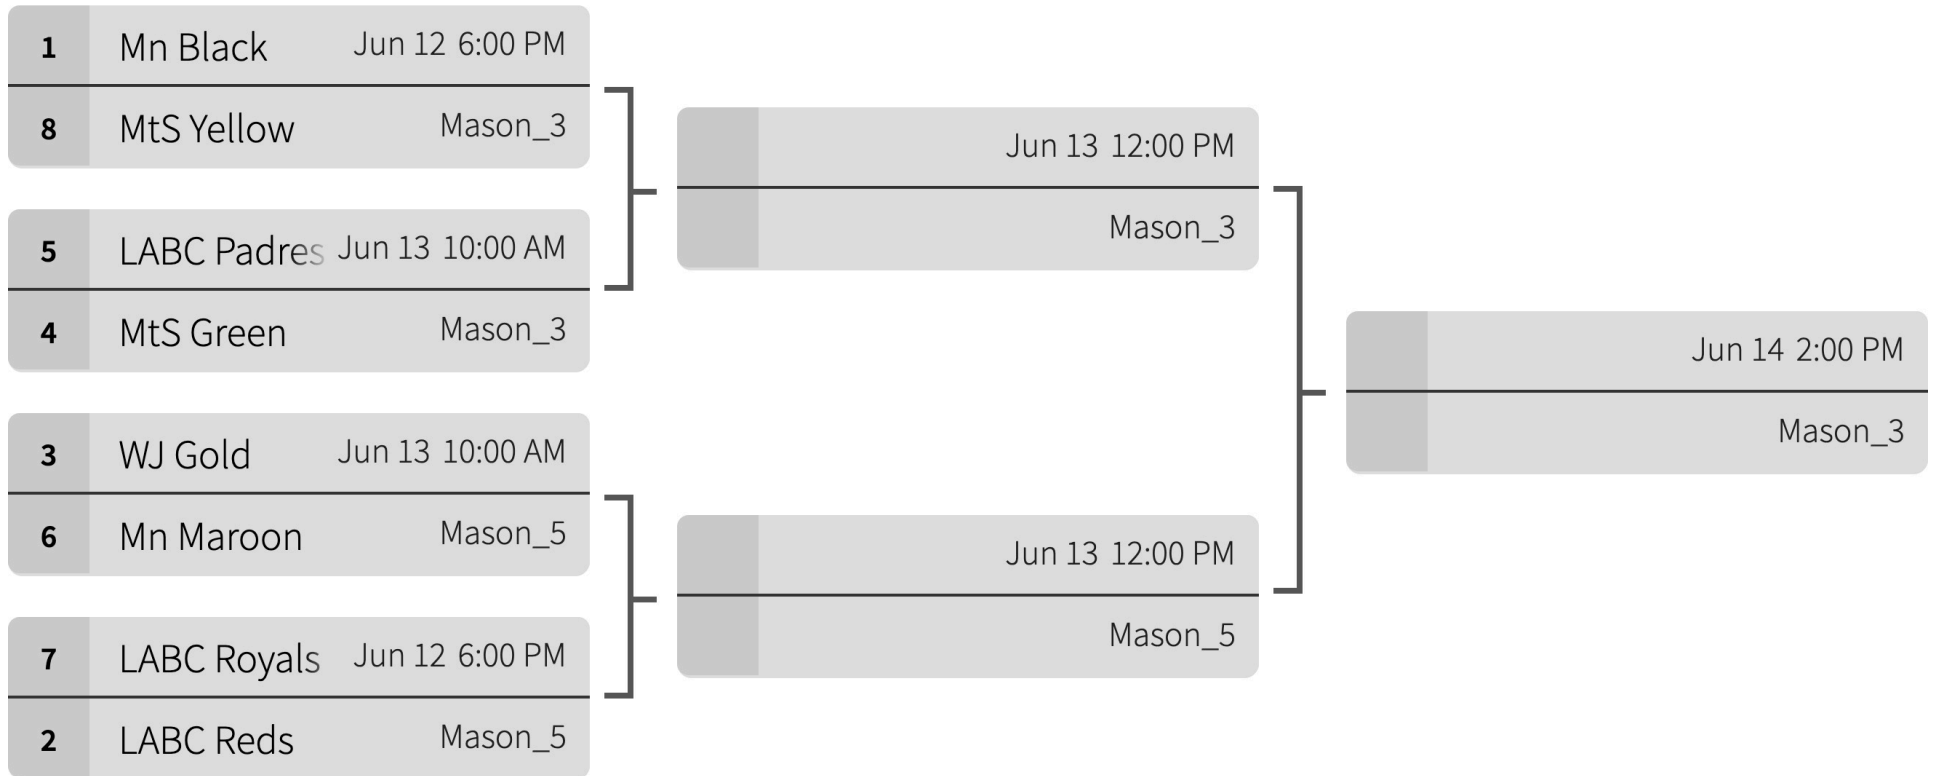

12U Baseball Tournament Schedule

Address:
16095 State Rte 207, Mount Sterling, OH 43143

Rule Notes:
No ties, regular extra inning rules.
No run limit in 6th inning or extra innings.
No time limit on championship game.