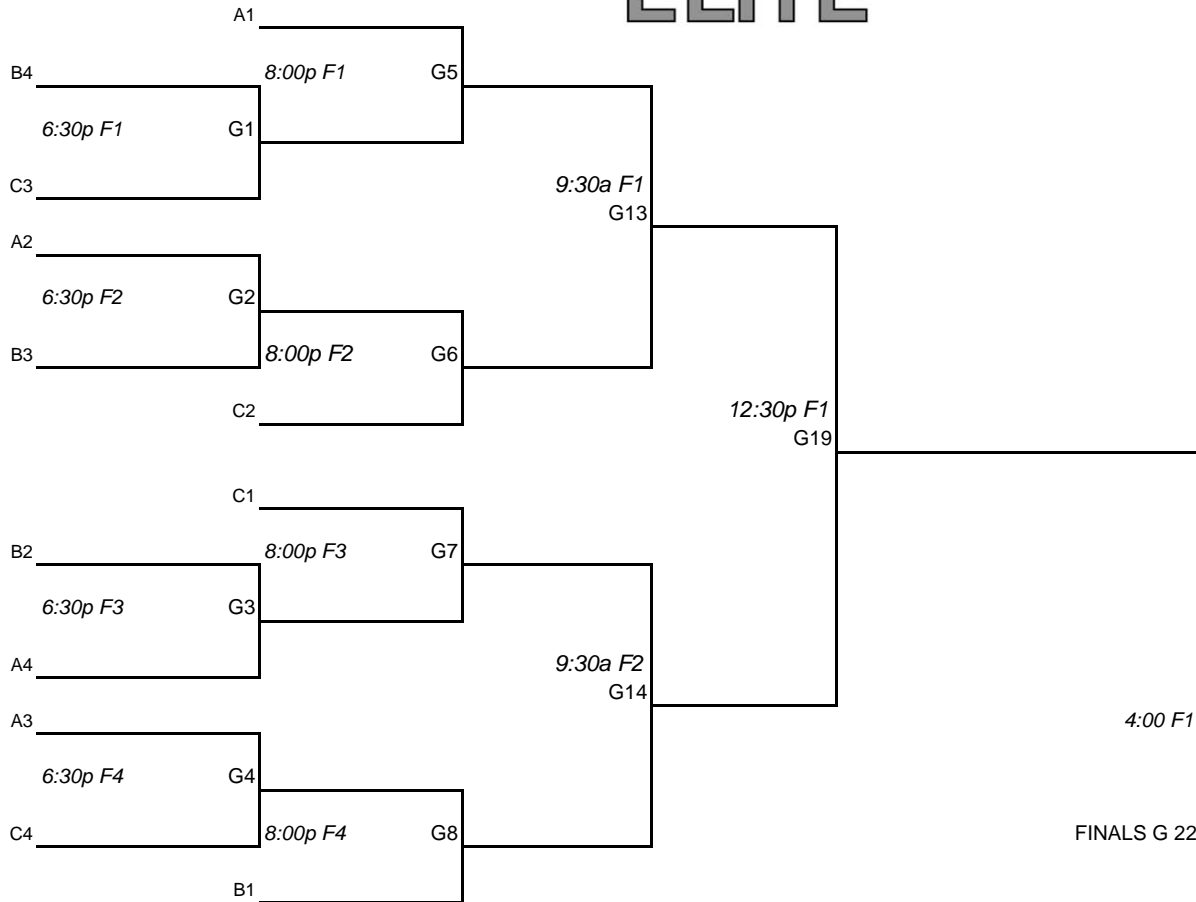

TULSA ELITE 01

Fall Invitational

Pool Schedule

Saturday Nov 8, 2014

Pool A: (All games played on F1)

9:00 Tulsa Elite 01 vs Worth Prospects
10:30 OK Machine 01 vs Worth Prospects
12:00 Tulsa Elite 01 vs Olathe Rockets
1:30 Tulsa Elite 01 vs OK Machine 01
3:00 Worth Prospects vs Olathe Rockets
4:30 OK Machine 01 vs Olathe Rockets

Pool B: (All games played on F2)

9:00 OK Diamond Girls 01 vs Force 01
10:30 Originals vs Force 01
12:00 I-Club vs OK Diamond Girls 01
1:30 Originals vs OK Diamond Girls 01
3:00 I-Club vs Force 01
4:30 I-Club vs Originals

Pool C: (All games played on F3)

9:00 Tulsa Elite NWA/00 vs Bedlam 01
10:30 Gametime 01 vs Bedlam 01
12:00 KC Zephyrs vs Tulsa Elite NWA/00
1:30 Gametime 01 vs Tulsa Elite NWA/00
3:00 KC Zephyrs vs Bedlam 01
4:30 KC Zephyrs vs Gametime 01

TULSA ELITE 01

Fall Invitational
TULSA

ELITE

WINNER'S BRACKET

LOSER'S BRACKET