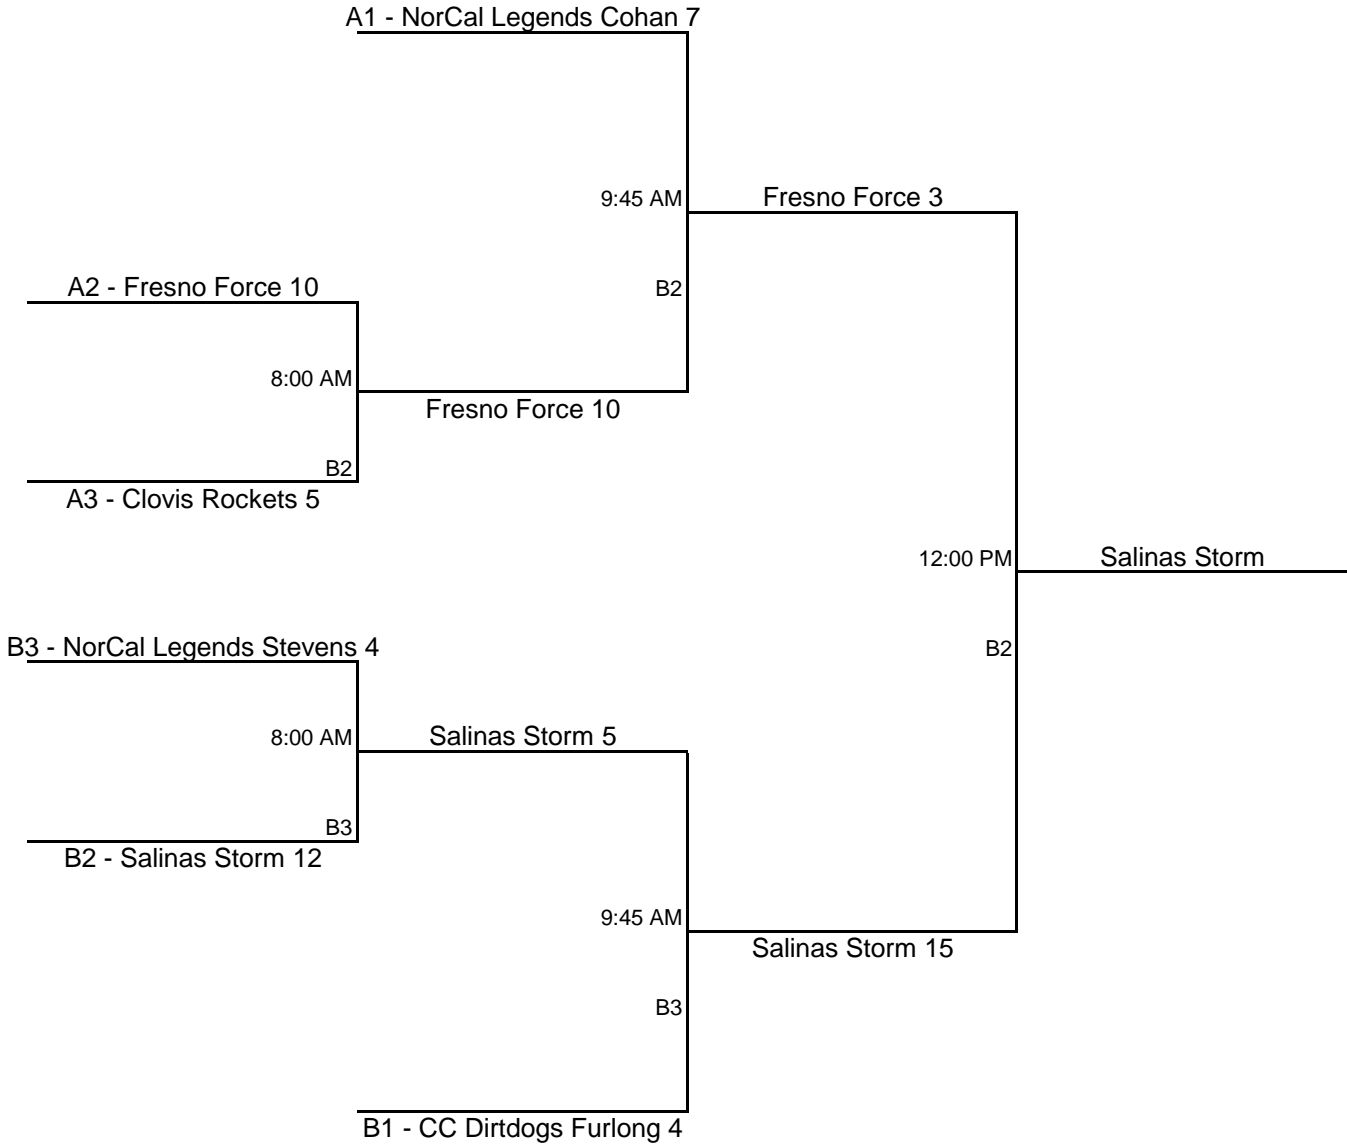

# Fresno Force Classic 12U Division

BEC = Buchanan High School, 1560 N. Minnewawa Clovis, CA 93619