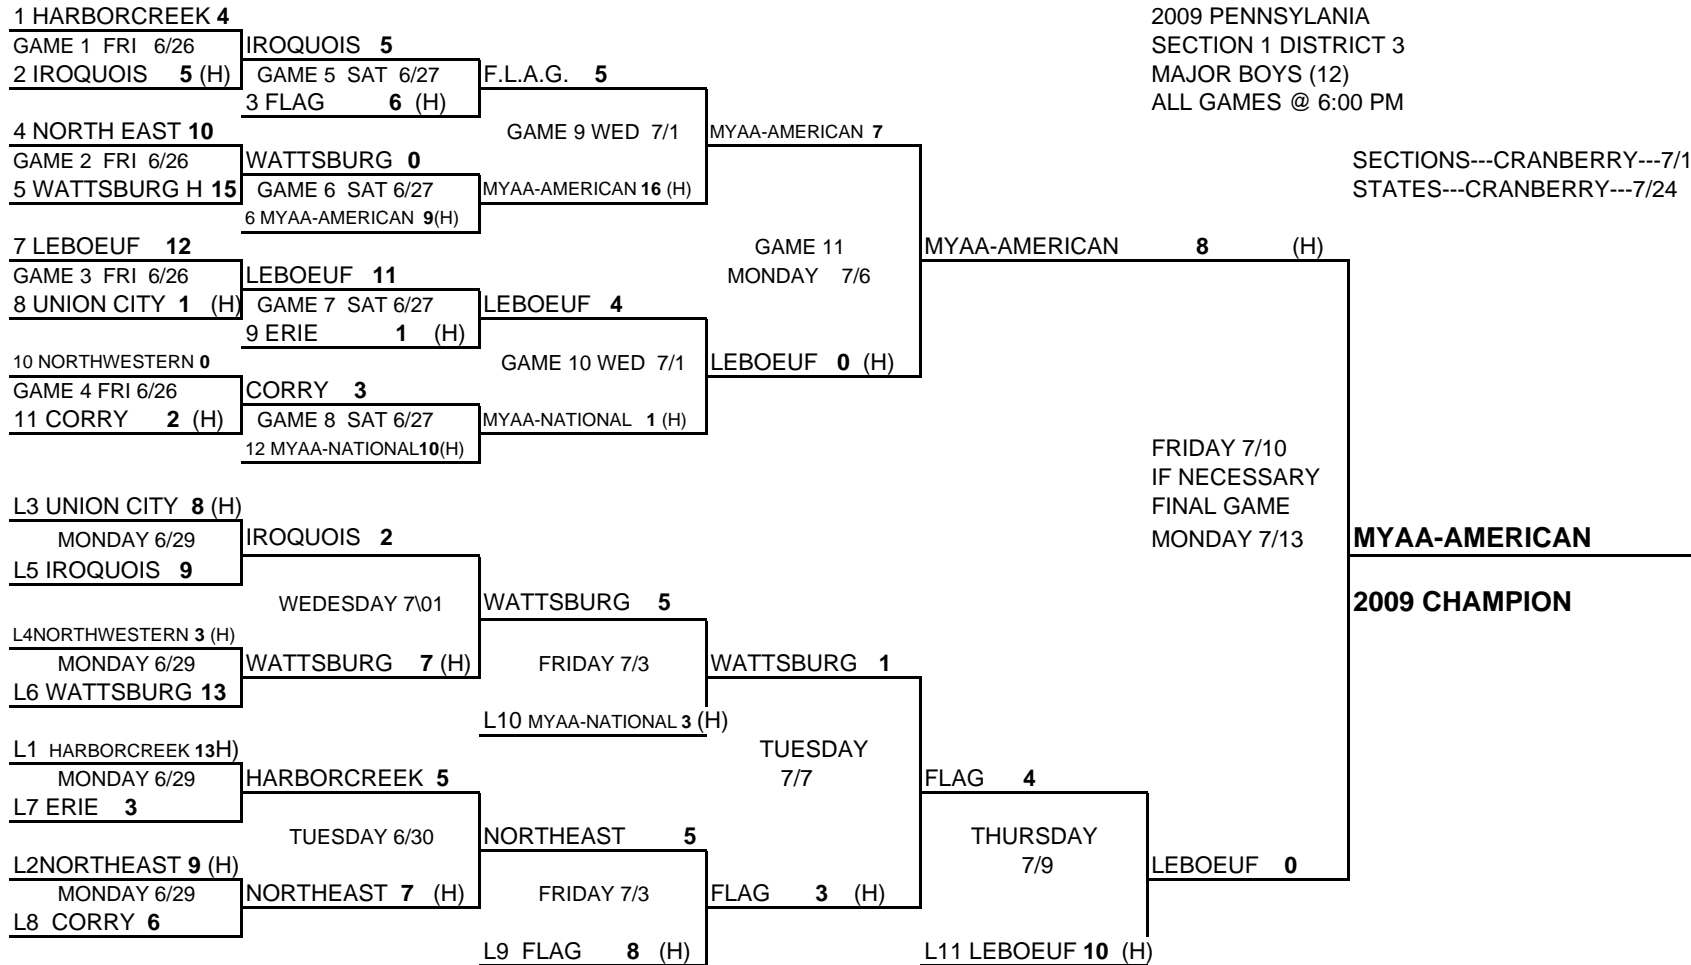

06/08/09

2009 PENNSYLVANIA
SECTION 1 DISTRICT 3
JUNIOR BOYS
ALL GAMES @ 6:00 PM

SECTIONS---CORY 7/23
STATES---SECTION #7---7/30

06/08/09

2009 PENNSYLVANIA
SECTION 1 DISTRICT 3
MAJOR BOYS (12)
ALL GAMES @ 6:00 PM

SECTIONS---CRANBERRY---7/17
STATES---CRANBERRY---7/24

2009 PENNSYLVANIA
SECTION 1 DISTRICT 3
10 AND 11 YEAR OLD BOYS
ALL GAMES AT 6:00 PM (EXCEPT 7/11)
ALL GAMES AT MYAA-WALNUT CREEK

1 MYAA-AMERICAN 8

GAME 1 MON 7/6 F1
2 HARBORCREEK 7