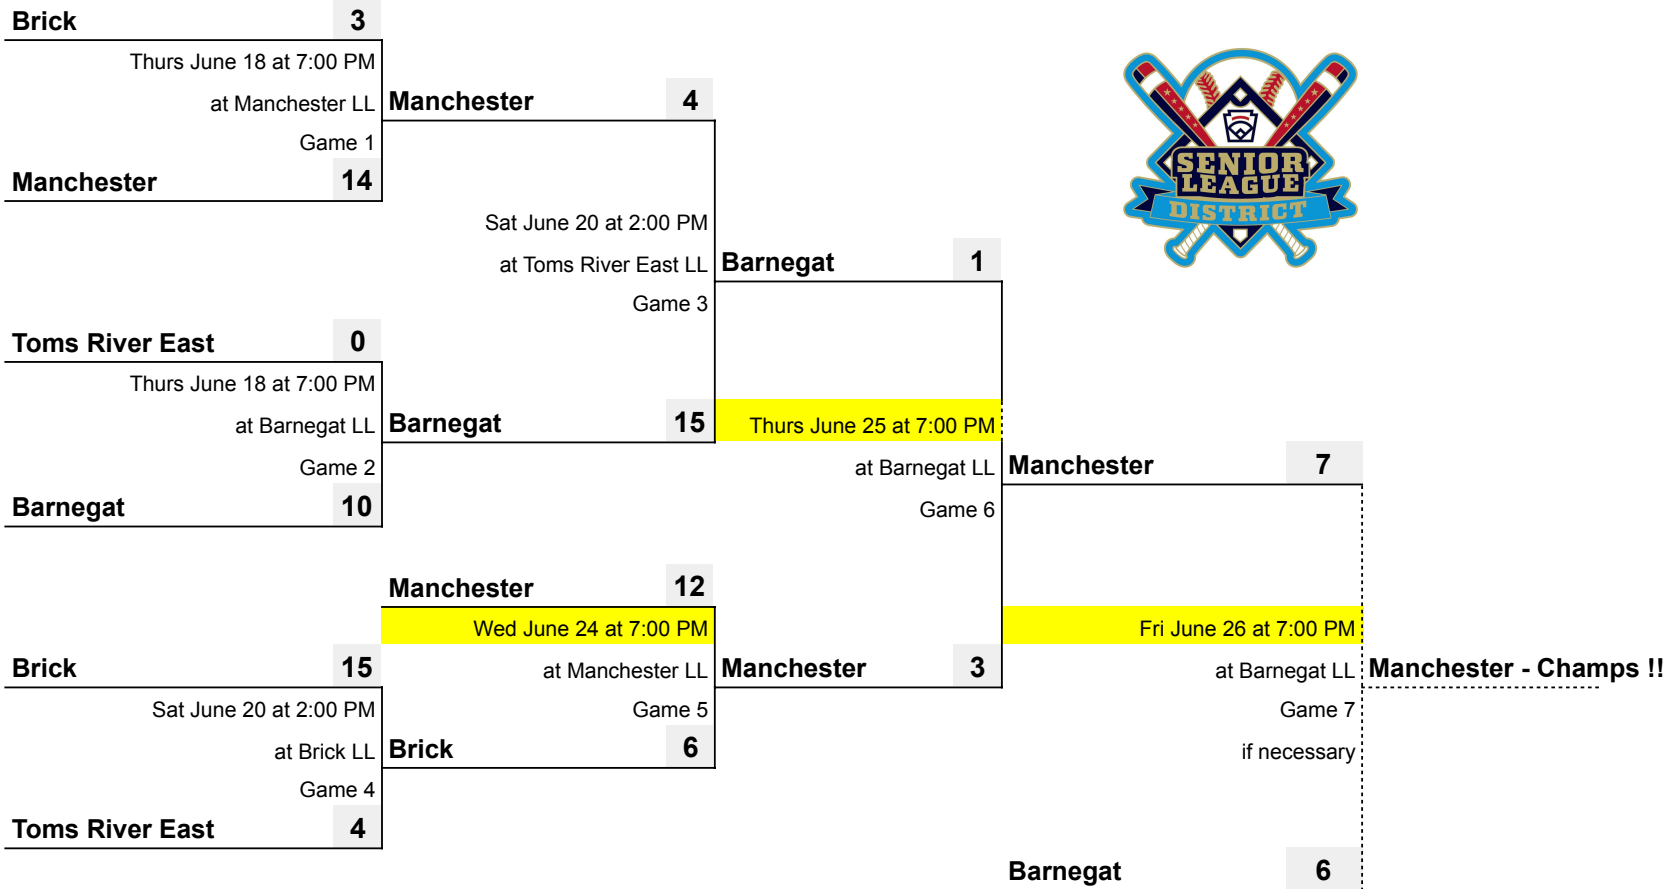

# 2026 NJ Little League District 18 Senior League Baseball Tournament

Winner advances to the  
NJ Section 3 Tournament  
at Lawrence LL (7/2)

*Team on Top Bracket Calls Coin Flip for Home/Away*

|   | Day / Date    | Time    | Team 1 | Score | Team 2     | Score | Round         |
|---|---------------|---------|--------|-------|------------|-------|---------------|
| 1 | Thurs June 18 | 7:00 PM | Brick  | 3     | Manchester | 14    | Opening Round |

|   |               |         |                 |    |                 |    |                           |
|---|---------------|---------|-----------------|----|-----------------|----|---------------------------|
| 2 | Thurs June 18 | 7:00 PM | Toms River East | 0  | Barnegat        | 10 | Opening Round             |
| 3 | Sat June 20   | 2:00 PM | Manchester      | 15 | Barnegat        | 15 | Winners Bracket Final     |
| 4 | Sat June 20   | 2:00 PM | Brick           | 15 | Toms River East | 4  | Elimination               |
| 5 | Wed June 24   | 7:00 PM | Manchester      | 12 | Brick           | 6  | Elimination Bracket Final |
| 6 | Thurs June 25 | 7:00 PM | Barnegat        | 1  | Manchester      | 3  | Championship              |
| 7 | Fri June 29   | 7:00 PM | Manchester      | 7  | Barnegat        | 6  | Championship (If Game)    |