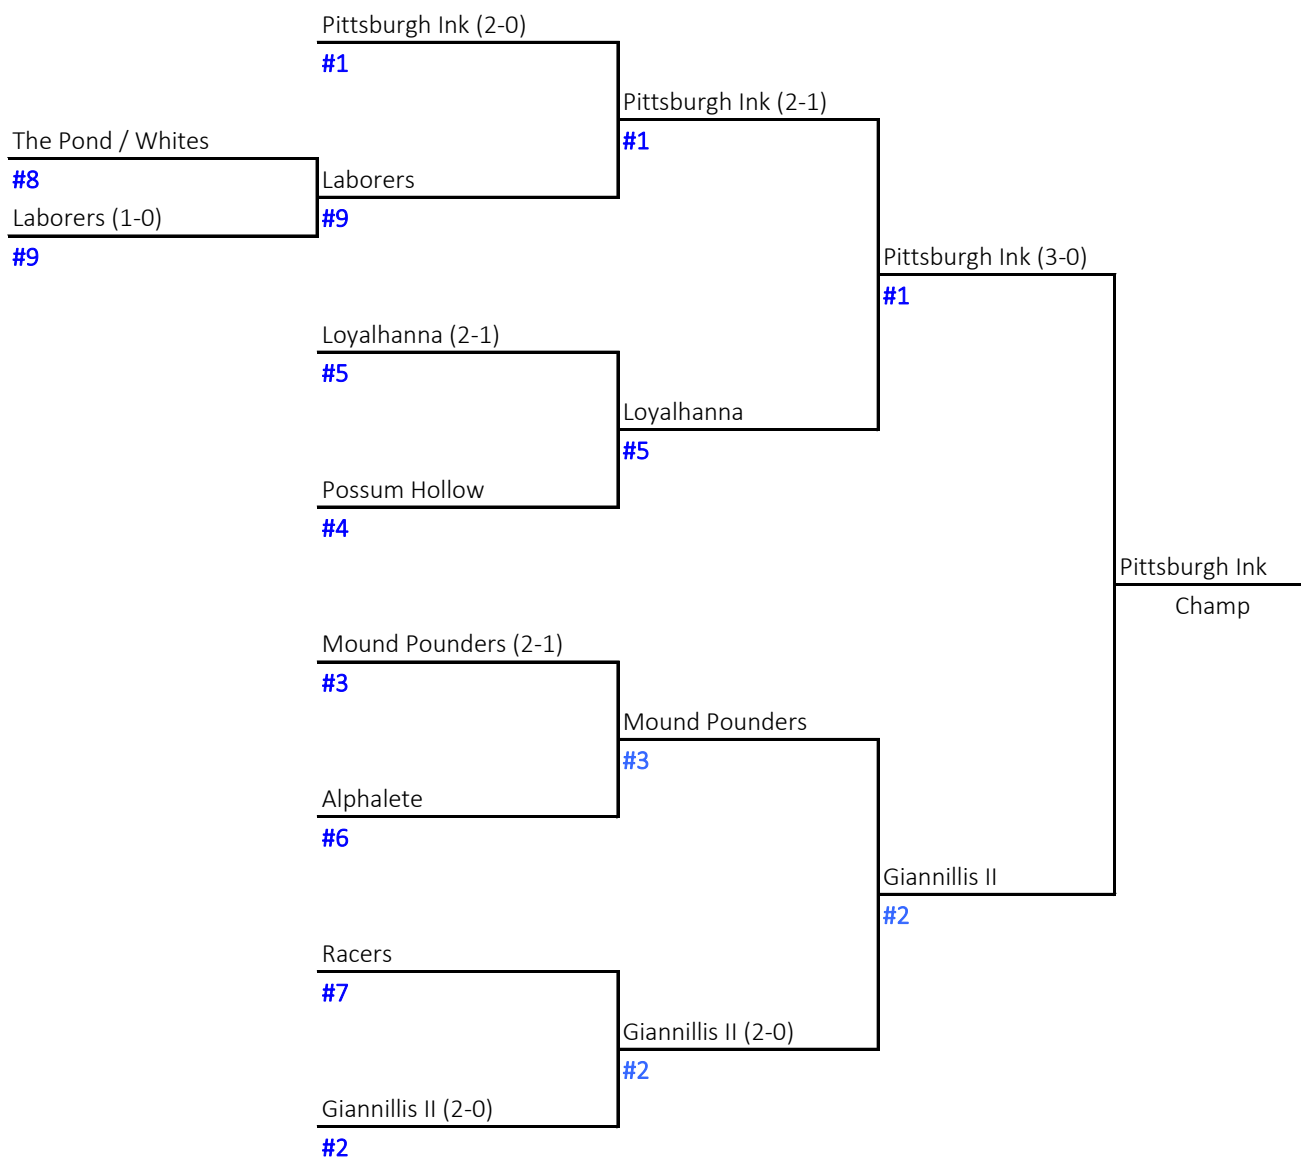

2018 Playoff Bracket

Team	Won	Lost	Tied	Pct.	GB	RF	RA
Pittsburgh Ink	20	4	0	0.833	--	458	272
Giannilli's II	20	4	0	0.833	--	505	295
Mound Pounders	17	7	0	0.708	3	411	268
Possum Hollow Club	13	11	0	0.542	7	410	353
Loyalhanna	12	12	0	0.5	8	394	414
Racers Sports Bar	9	15	0	0.375	11	297	341
Alphalete	9	15	0	0.375	11	358	390
Laborers 1357	4	20	0	0.167	16	178	459
The Pond / Whites	4	20	0	0.167	16	353	572