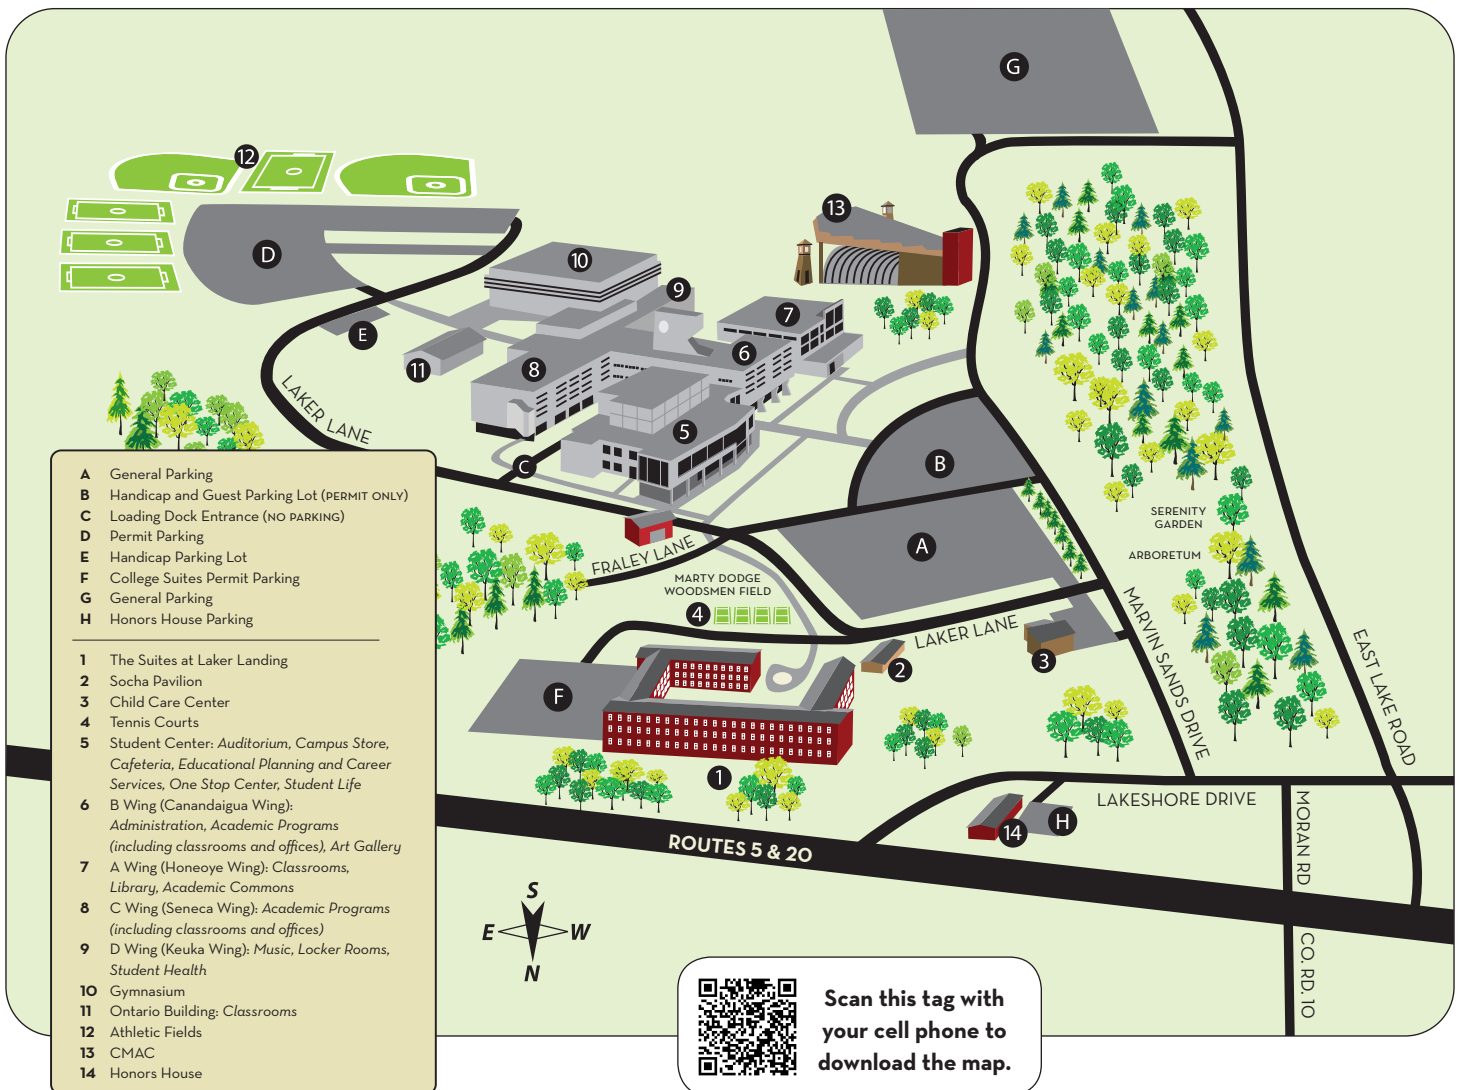

Success. It's In Our Nature.

WELCOME STUDENTS AND VISITORS!

This booklet provides a detailed map of our main campus in Canandaigua, including the new Student Center.

For driving directions to any of our campus locations, including our campus centers in Geneva, Newark and Victor, visit www.flcc.edu/directions. For questions please contact us at 585-394-3500.

We hope your visit to FLCC is a positive experience!