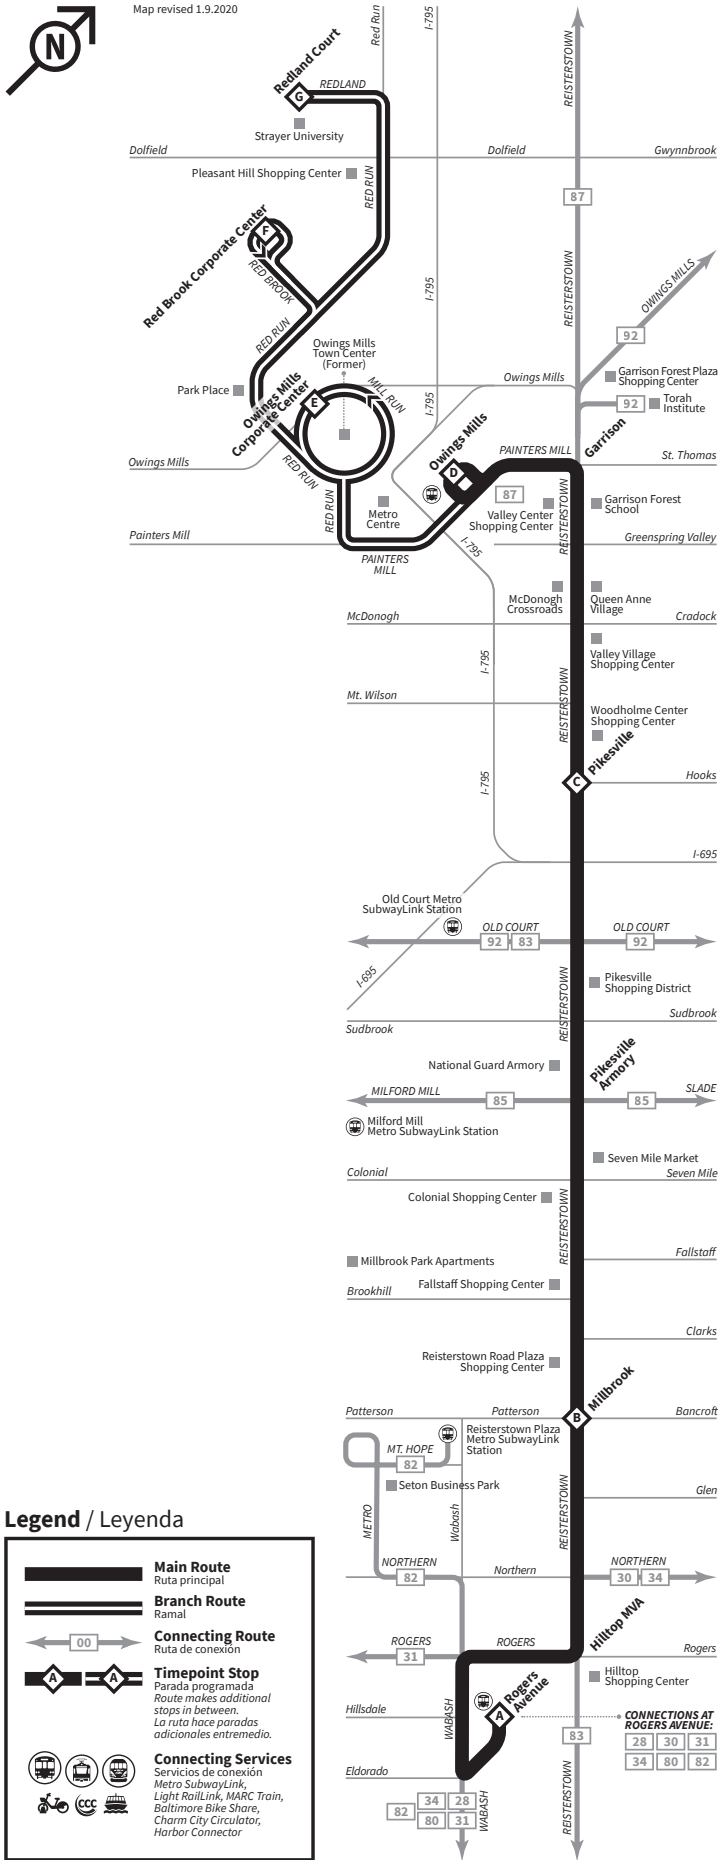

A system map showing all MTA routes is available at mta.maryland.gov/content/transit-maps.
En mta.maryland.gov/content/transit-maps hay disponible un mapa del sistema que muestra todas las rutas de MTA.

MTA MARYLAND DEPARTMENT OF TRANSPORTATION
MARYLAND TRANSIT ADMINISTRATION

LOCAL LINK
LocalLink 89
Rogers Avenue to Owings Mills or Redland Court

Route Map
Mapa de rutas