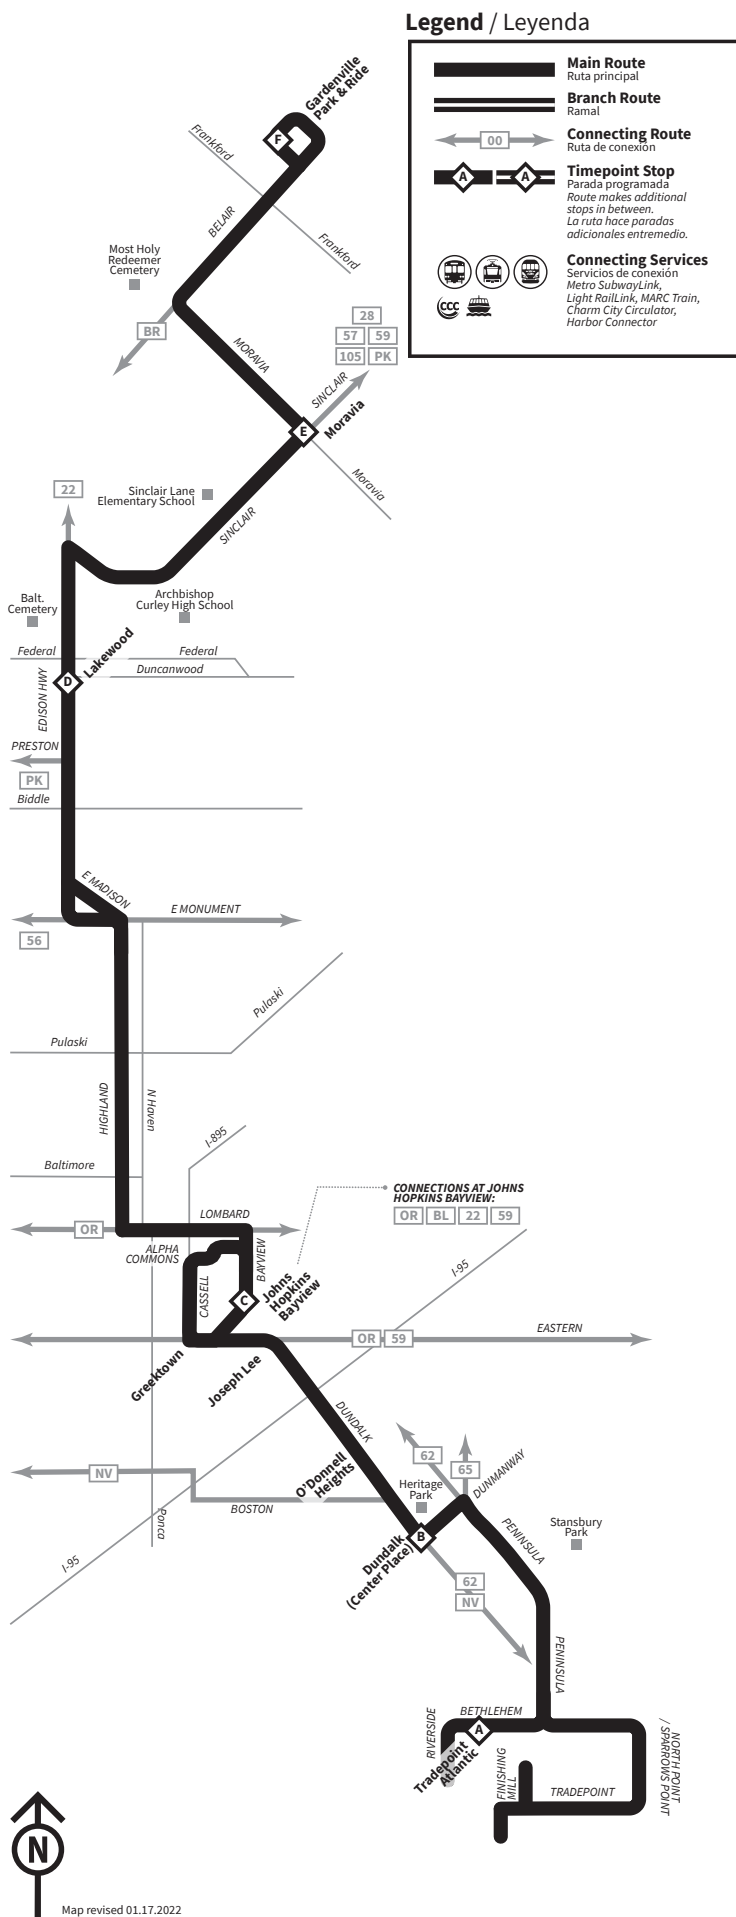

A system map showing all MTA routes is available at mta.maryland.gov/content/transit-maps.
En un mapa y en un sistema de mapas de MTA disponible en mta.maryland.gov/content/transit-maps.

MARTA
MARYLAND DEPARTMENT OF TRANSPORTATION
MARYLAND TRANSIT ADMINISTRATION

Map revised 01.17.2022

LOCAL
LINK
Locallink 63
Tradepoint Atlantic to Gardenville

Route Map
Mapa de rutas