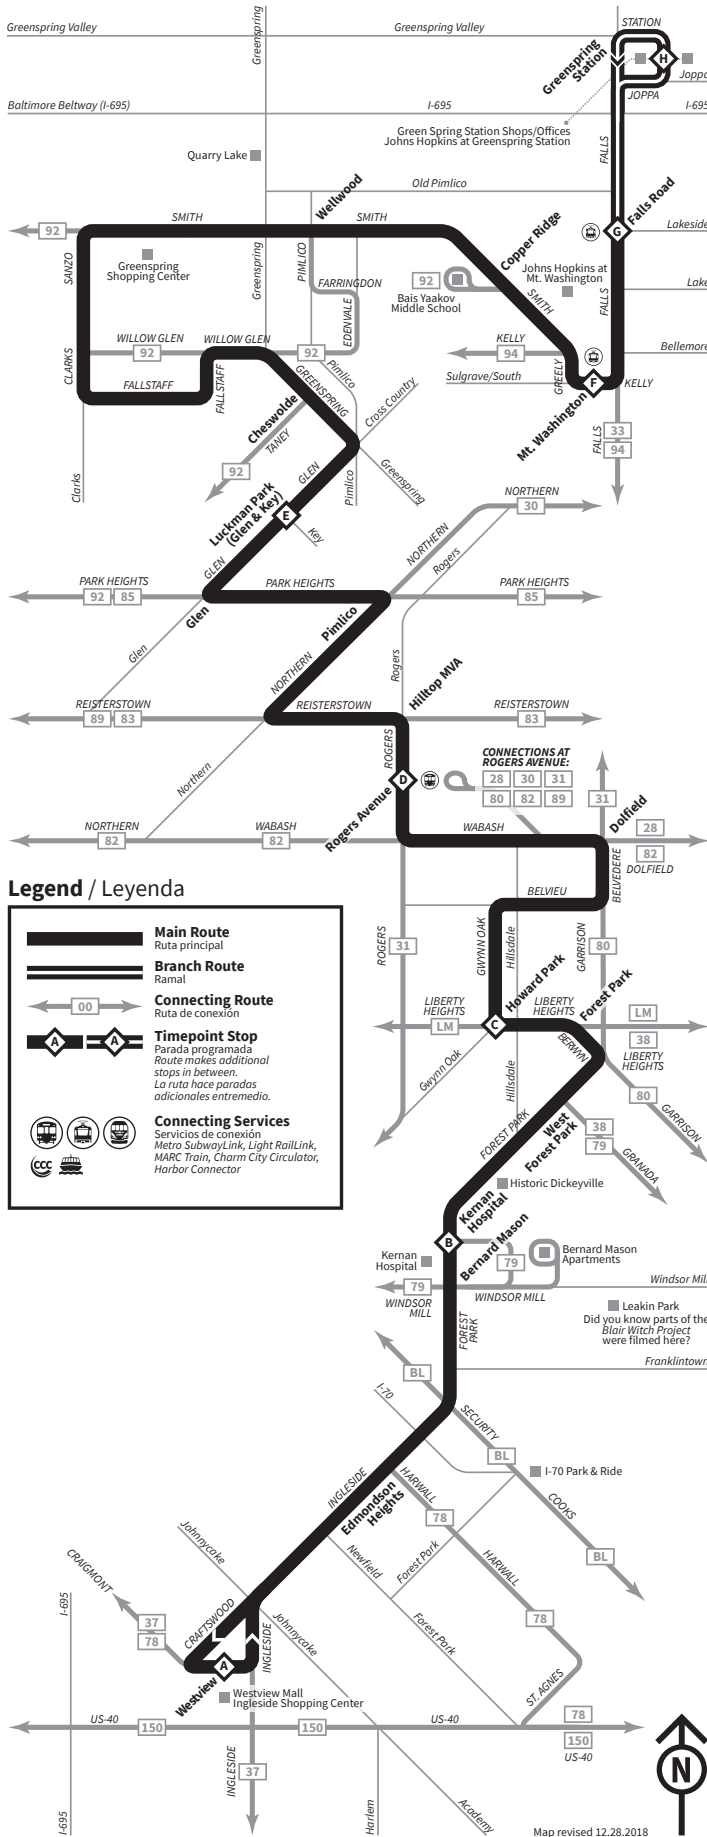

A system map showing all MTA routes is available at mta.maryland.gov/content/transit-maps
En un mapa y en línea disponible en mta.maryland.gov/content/transit-maps hay disponible un mapa del sistema que muestra todas las rutas de MTA.

MTA MARYLAND DEPARTMENT OF TRANSPORTATION
MARYLAND TRANSIT ADMINISTRATION

LOCAL LINK **Locallink 34**
Westview to Falls Road or Greenspring Station

Route Map
Mapa de rutas

Map revised 12.28.2018